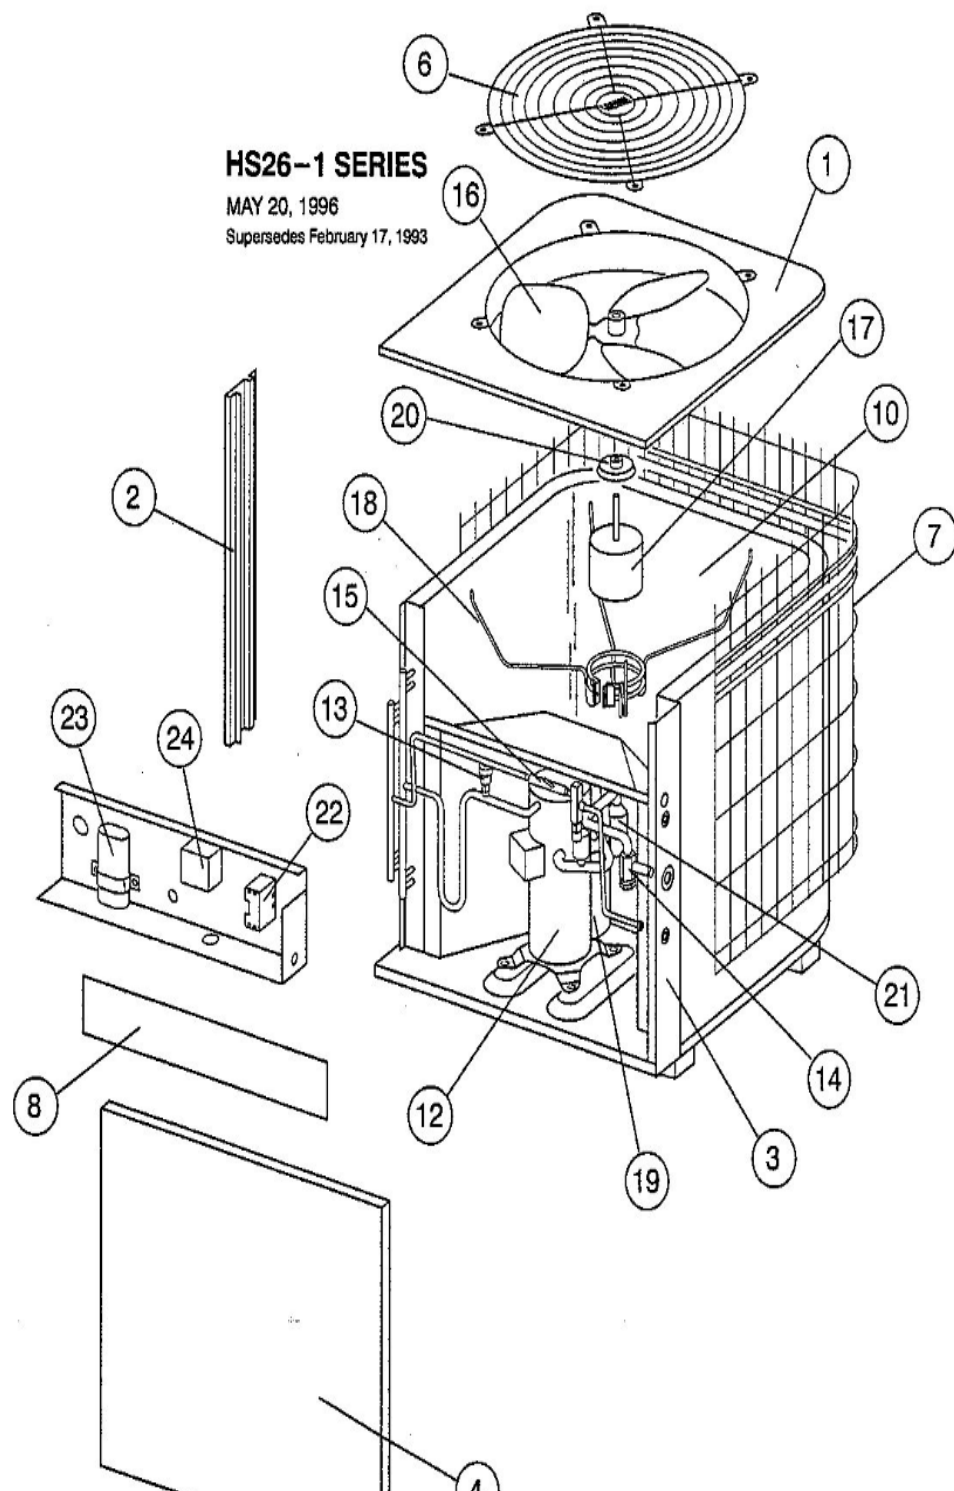

HS26-1 SERIES

MAY 20, 1996

Supersedes February 17, 1993

Revision Number - 6

*OPTIONAL PARTS-FIELD INSTALLED

Callout	Name	Quantity	Description
	CAPACITOR-START Cat #: 21J29 Model/Part #: 21J2901	1	CAPACITOR 270-324 MFD @ 330V ROUND
	VALVE-SADDLE Cat #: 65G91 Model/Part #: 65G9101	1	VALVE
	TEE Cat #: 87071 Model/Part #: P-8-10569	1	SCHRADER DEPRESSOR
	NUT Cat #: 59498 Model/Part #: P-8-1218	1	FLARE
	CAP-SEAL Cat #: 58114 Model/Part #: P-8-3187	1	CAP, BRASS
	RELAY-POTENTIAL Cat #: 58327 Model/Part #: P-8-3577	1	RELAY - POTENTIAL
	FITTING Cat #: 59784 Model/Part #: P-8-4934	1	STRAIN RELIEF
	SWITCH-LO PRESS Cat #: 68493 Model/Part #: P-8-6383	1	"IN 285PSIG,OUT 140PSIG"
LB KIT	LOW AMBIENT KIT Cat #: 24H77 Model/Part #: LB-57113BC	1	INC NEXT 6 PARTS
ST KIT	START-KIT Cat #: 81J69 Model/Part #: LB-31200BW	1	INC NEXT 2 PARTS

CABINET PARTS

Callout	Name	Quantity	Description
	LEG Cat #: 31L44 Model/Part #: 31L4401	6	BASE
	NUT Cat #: 73K93 Model/Part #: 73K9301	4	NUT-RETAINING
	PLATE	1	PATCH PLATE

Callout	Name	Quantity	Description
	Cat #: 20L47 Model/Part #: LB-89348		
1	PANEL-TOP Cat #: 88M27 Model/Part #: LB-62529G	1	TOP PANEL
2	MULLION Cat #: 88M29 Model/Part #: LB-74071G	1	LEFT
3	MULLION Cat #: 88M31 Model/Part #: LB-89351G	1	RIGHT
4	PANEL Cat #: 87M83 Model/Part #: LB-59022CAE	1	ACCESS
6	GRILLE-DISCHARGE Cat #: 63K60 Model/Part #: 63K6001	1	GRILLE-DISCHARGE
7	GUARD Cat #: 87M60 Model/Part #: 100283-03	1	OUTDOOR COIL
8	PANEL Cat #: LB-89354 Model/Part #: LB-89354	1	FILLER

CONTROL PANEL PARTS

Callout	Name	Quantity	Description
22	CONTACTOR-COMP Cat #: 96C86 Model/Part #: 96C8601	1	SPST,24V
22	CONTACTOR Cat #: 38393 Model/Part #: P-8-7736	1	"3PDT,24V"
23	CAPACITOR Cat #: 39H61 Model/Part #: 39H6101	1	"10MFD,370VAC(208/230V)"
23	CAPACITOR Cat #: 39H89 Model/Part #: 39H8901	1	CAPACITOR 7.5 MFD @ 370V
23	CAPACITOR-FAN&RUN Cat #: 49K52 Model/Part #: 49K5201	1	80+10MFD,370VAC