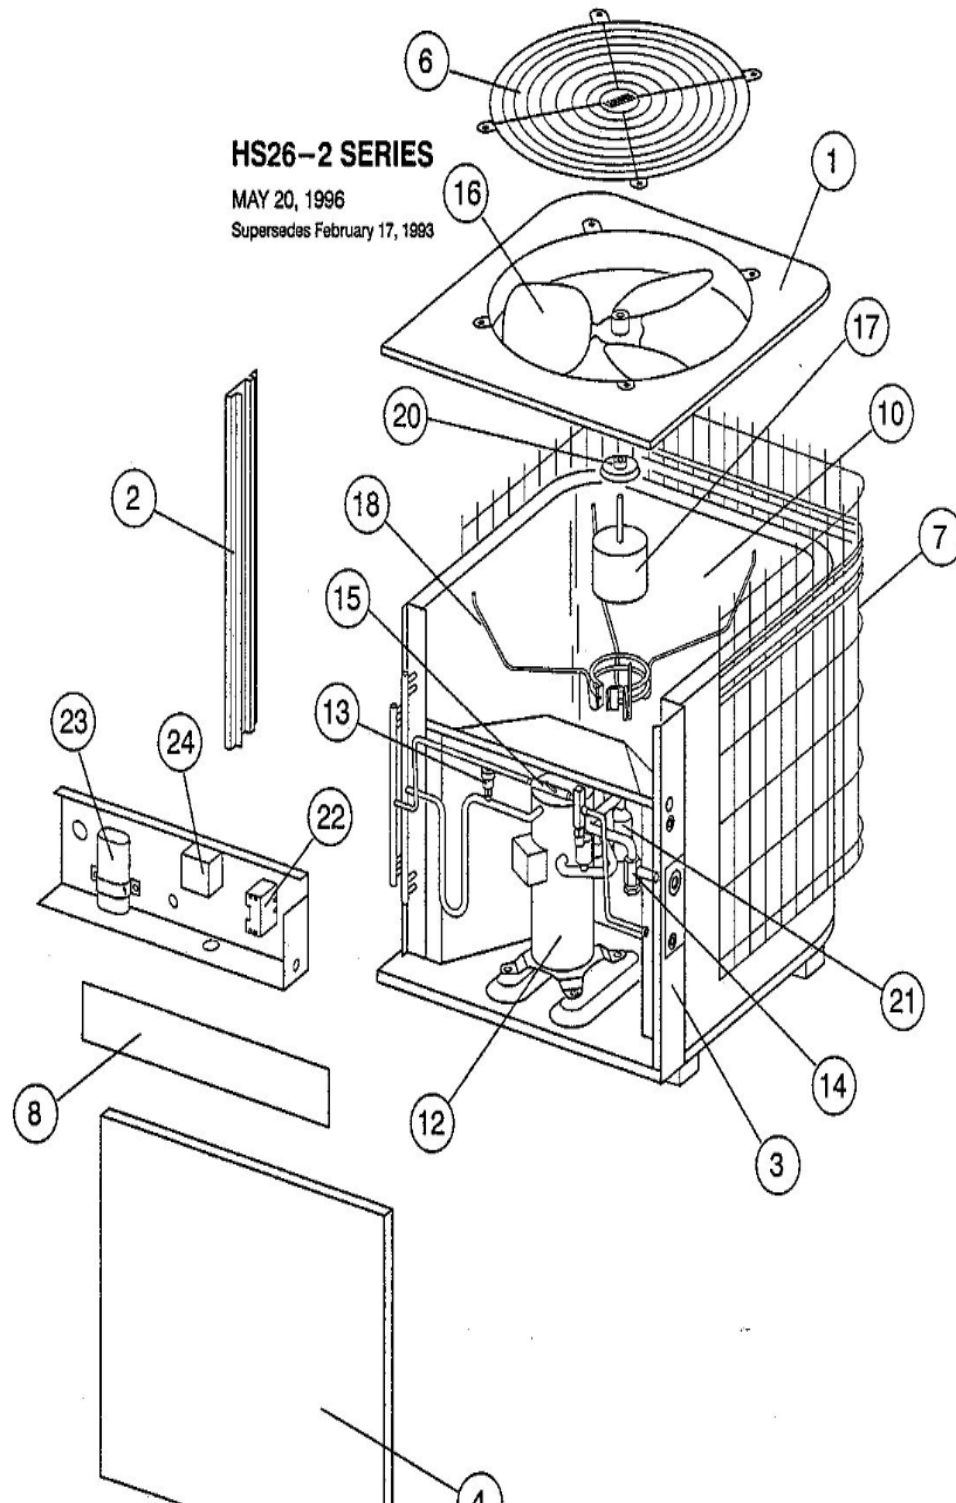

HS26-2 SERIES

MAY 20, 1996

Supersedes February 17, 1993

Revision Number - 4

*OPTIONAL PARTS-FIELD INSTALLED

Callout	Name	Quantity	Description
	CAPACITOR-START Cat #: 21J29 Model/Part #: 21J2901	1	"270-324MFD,330VAC"
	VALVE-SADDLE Cat #: 65G91 Model/Part #: 65G9101	1	VALVE
	TEE Cat #: 87071 Model/Part #: P-8-10569	1	SCHRADER DEPRESSOR
	NUT Cat #: 59498 Model/Part #: P-8-1218	1	FLARE
	CAP-SEAL Cat #: 58114 Model/Part #: P-8-3187	1	CAP, BRASS
	RELAY-POTENTIAL Cat #: 58327 Model/Part #: P-8-3577	1	SPNC
	FITTING Cat #: 59784 Model/Part #: P-8-4934	1	STRAIN RELIEF
	SWITCH-LO PRESS Cat #: 68493 Model/Part #: P-8-6383	1	"IN 285PSIG,OUT 140PSIG"
LB KIT	LOW AMBIENT KIT Cat #: 24H77 Model/Part #: LB-57113BC	1	INC NEXT 6 PARTS
ST KIT	START-KIT Cat #: 81J69 Model/Part #: LB-31200BW	1	INC NEXT 2 PARTS

CABINET PARTS

Callout	Name	Quantity	Description
	LEG Cat #: 31L44 Model/Part #: 31L4401	6	BASE(LATE PROD)
	NUT Cat #: 73K93 Model/Part #: 73K9301	4	NUT-RETAINING
	PLATE Cat #: 20L47 Model/Part #: LB-89348	1	PATCH PLATE

Callout	Name	Quantity	Description
1	PANEL-TOP Cat #: 55H50 Model/Part #: LB-62529A	1	TOP PANEL
2	MULLION Cat #: 12K52 Model/Part #: LB-74071	1	LEFT
3	MULLION Cat #: 83K87 Model/Part #: LB-89351	1	RIGHT
4	PANEL Cat #: 60H45 Model/Part #: LB-59022CG	1	ACCESS
6	GRILLE-DISCHARGE Cat #: 63K60 Model/Part #: 63K6001	1	GRILLE-DISCHARGE
7	GUARD-OUTDOOR COIL Cat #: 31K17 Model/Part #: 31K1701	1	OUTDOOR COIL
8	PANEL Cat #: LB-89354 Model/Part #: LB-89354	1	FILLER

CONTROL PANEL PARTS

Callout	Name	Quantity	Description
22	CONTACTOR-COMP Cat #: 96C86 Model/Part #: 96C8601	1	"SPST,24V(1PH)"
22	CONTACTOR Cat #: 38393 Model/Part #: P-8-7736	1	"3PDT,24V(3PH)"
23	CAPACITOR Cat #: 39H61 Model/Part #: 39H6101	1	"10MFD,370VAC(208/230V-3PH)"
23	CAPACITOR Cat #: 39H89 Model/Part #: 39H8901	1	"7.5MFD,370VAC(460V-3PH)"
23	CAPACITOR-FAN&RUN Cat #: 49K52 Model/Part #: 49K5201	1	"80+10MFD,370VAC(208/230-1PH)"