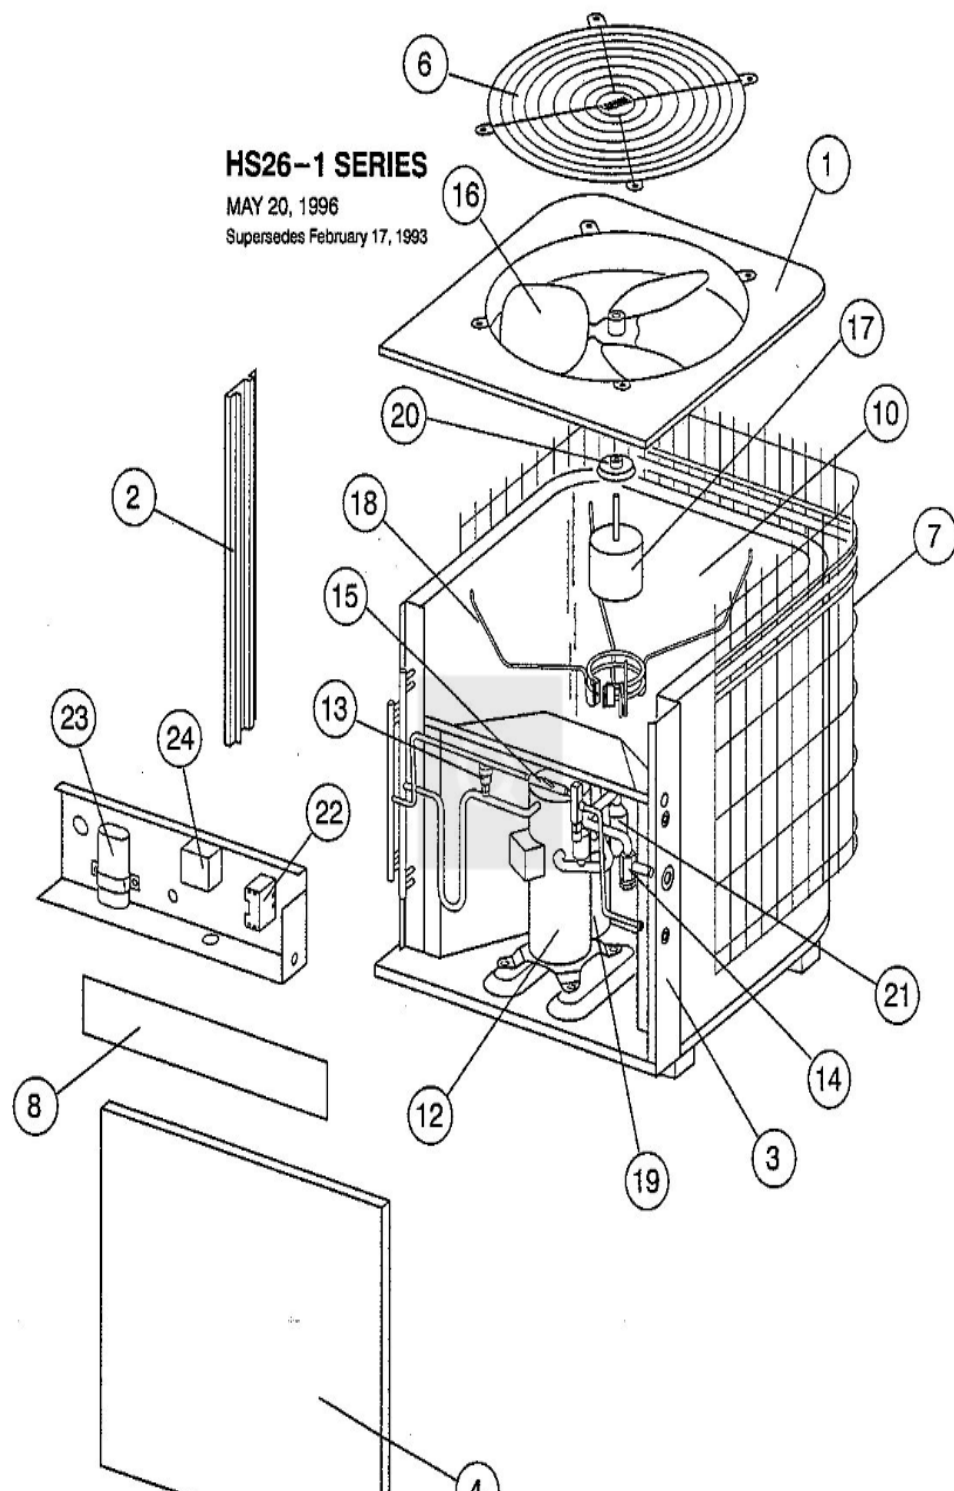

HS26--1 SERIES

MAY 20, 1996

Supersedes February 17, 1993

Revision Number - 6

*OPTIONAL PARTS-FIELD INSTALLED

Callout	Name	Quantity	Description
	CAPACITOR-START Cat #: 21J29 Model/Part #: 21J2901	1	CAPACITOR 270-324 MFD @ 330V ROUND
	VALVE-SADDLE Cat #: 65G91 Model/Part #: 65G9101	1	VALVE
	TEE Cat #: 87071 Model/Part #: P-8-10569	1	SCHRADER DEPRESSOR
	NUT Cat #: 59498 Model/Part #: P-8-1218	1	FLARE
	CAP-SEAL Cat #: 58114 Model/Part #: P-8-3187	1	CAP, BRASS
	RELAY-POTENTIAL Cat #: 58327 Model/Part #: P-8-3577	1	RELAY - POTENTIAL
	FITTING Cat #: 59784 Model/Part #: P-8-4934	1	STRAIN RELIEF
	SWITCH-LO PRESS Cat #: 68493 Model/Part #: P-8-6383	1	"IN 285PSIG,OUT 140PSIG"
LB KIT	LOW AMBIENT KIT Cat #: 24H77 Model/Part #: LB-57113BC	1	INC NEXT 6 PARTS
ST KIT	START-KIT Cat #: 81J69 Model/Part #: LB-31200BW	1	INC NEXT 2 PARTS

CABINET PARTS

Callout	Name	Quantity	Description
	LEG Cat #: 31L44 Model/Part #: 31L4401	6	BASE
	GRILLE-DISCHARGE Cat #: 63K60 Model/Part #: 63K6001	1	GRILLE-DISCHARGE
	NUT	4	NUT-RETAINING

Callout	Name	Quantity	Description
	Cat #: 73K93 Model/Part #: 73K9301		
1	PANEL-TOP Cat #: 88M27 Model/Part #: LB-62529G	1	TOP PANEL
2	MULLION Cat #: 88M28 Model/Part #: LB-62530G	1	LEFT
3	MULLION Cat #: 88M33 Model/Part #: LB-89447G	1	RIGHT
4	PANEL Cat #: 87M82 Model/Part #: LB-59022CAD	1	ACCESS
7	GUARD-COIL Cat #: 87M59 Model/Part #: 100283-02	1	OUTDOOR
8	PANEL Cat #: LB-89353 Model/Part #: LB-89353	1	FILLER

CONTROL PANEL PARTS

Callout	Name	Quantity	Description
22	CONTACTOR-COMP Cat #: 96C86 Model/Part #: 96C8601	1	CONTACTOR-1 POLE, 35A
22	CONTACTOR Cat #: 38393 Model/Part #: P-8-7736	1	3PDT,24V
23	CAPACITOR-FAN&RUN Cat #: 24L87 Model/Part #: 24L8701	1	CAPACITOR 60 + 10 MFD @ 440V ROUND
23	CAPACITOR Cat #: 39H61 Model/Part #: 39H6101	1	10MFD,370VAC(208/230V)
23	CAPACITOR Cat #: 39H89 Model/Part #: 39H8901	1	7.5MFD,370VAC(460V)