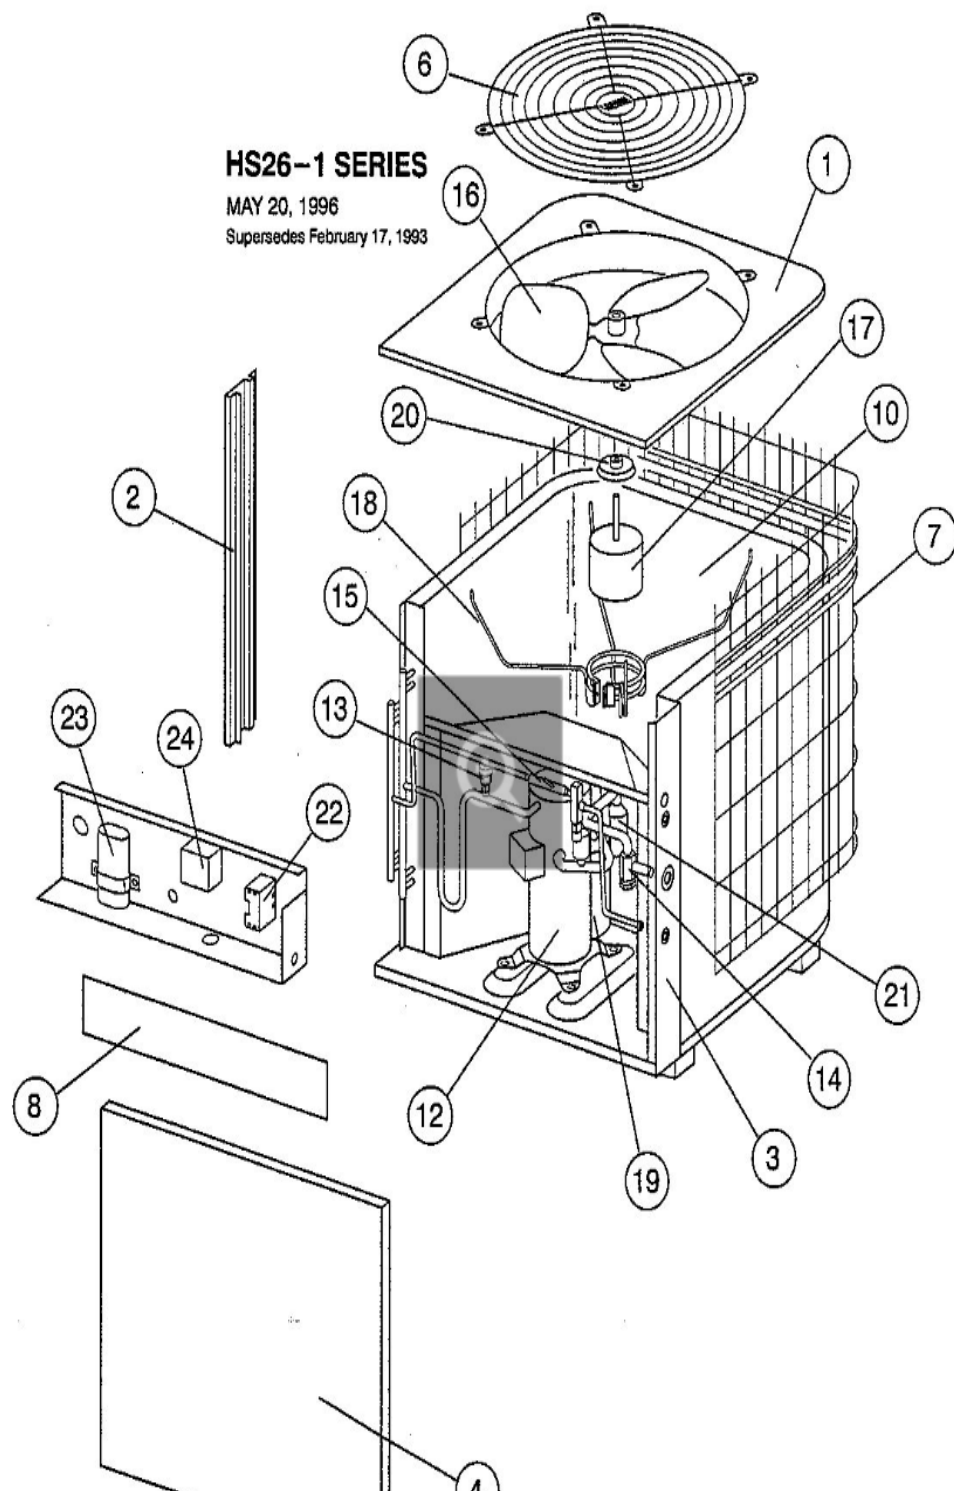

HS26--1 SERIES

MAY 20, 1996

Supersedes February 17, 1993

Revision Number - 6

*OPTIONAL PARTS-FIELD INSTALLED

Callout	Name	Quantity	Description
	CAPACITOR-START Cat #: 47A60 Model/Part #: 47A6001	1	"88MFD,330VAC"
	VALVE-SADDLE Cat #: 65G91 Model/Part #: 65G9101	1	VALVE
	TEE Cat #: 87071 Model/Part #: P-8-10569	1	SCHRADER DEPRESSOR
	NUT Cat #: 59498 Model/Part #: P-8-1218	1	FLARE
	CAP-SEAL Cat #: 58114 Model/Part #: P-8-3187	1	CAP, BRASS
	RELAY-POTENTIAL Cat #: 58327 Model/Part #: P-8-3577	1	SPNC
	FITTING Cat #: 59784 Model/Part #: P-8-4934	1	STRAIN RELIEF
	SWITCH-LO PRESS Cat #: 68493 Model/Part #: P-8-6383	1	"IN 285PSIG,OUT 140PSIG"
LB KIT	LOW AMBIENT KIT Cat #: 24H77 Model/Part #: LB-57113BC	1	INC NEXT 6 PARTS
ST KIT	START-KIT Cat #: 10J42 Model/Part #: LB-31200BM	1	INC NEXT 2 PARTS

CABINET PARTS

Callout	Name	Quantity	Description
	LEG Cat #: 31L44 Model/Part #: 31L4401	6	BASE
	NUT Cat #: 73K93 Model/Part #: 73K9301	4	NUT-RETAINING
1	PANEL-TOP Cat #: 88M27 Model/Part #: LB-62529G	1	TOP PANEL

CONTROL PANEL PARTS

Callout	Name	Quantity	Description
22	CONTACTOR Cat #: 65C69 Model/Part #: 65C6901	1	SPST,24V
22	CONTACTOR Cat #: 38393 Model/Part #: P-8-7736	1	CONTACTOR- 3POLE,25A
23	CAPACITOR Cat #: 39H89 Model/Part #: 39H8901	1	CAPACITOR 7.5 MFD @ 370V
23	CAPACITOR Cat #: 22W78 Model/Part #: 59C9201	1	CAPACITOR, RUN 5 MFD 370V 3 PH
23	CAPACITOR-FAN&RUN Cat #: 69M66 Model/Part #: 69M6601	1	55+5MFD,440VAC