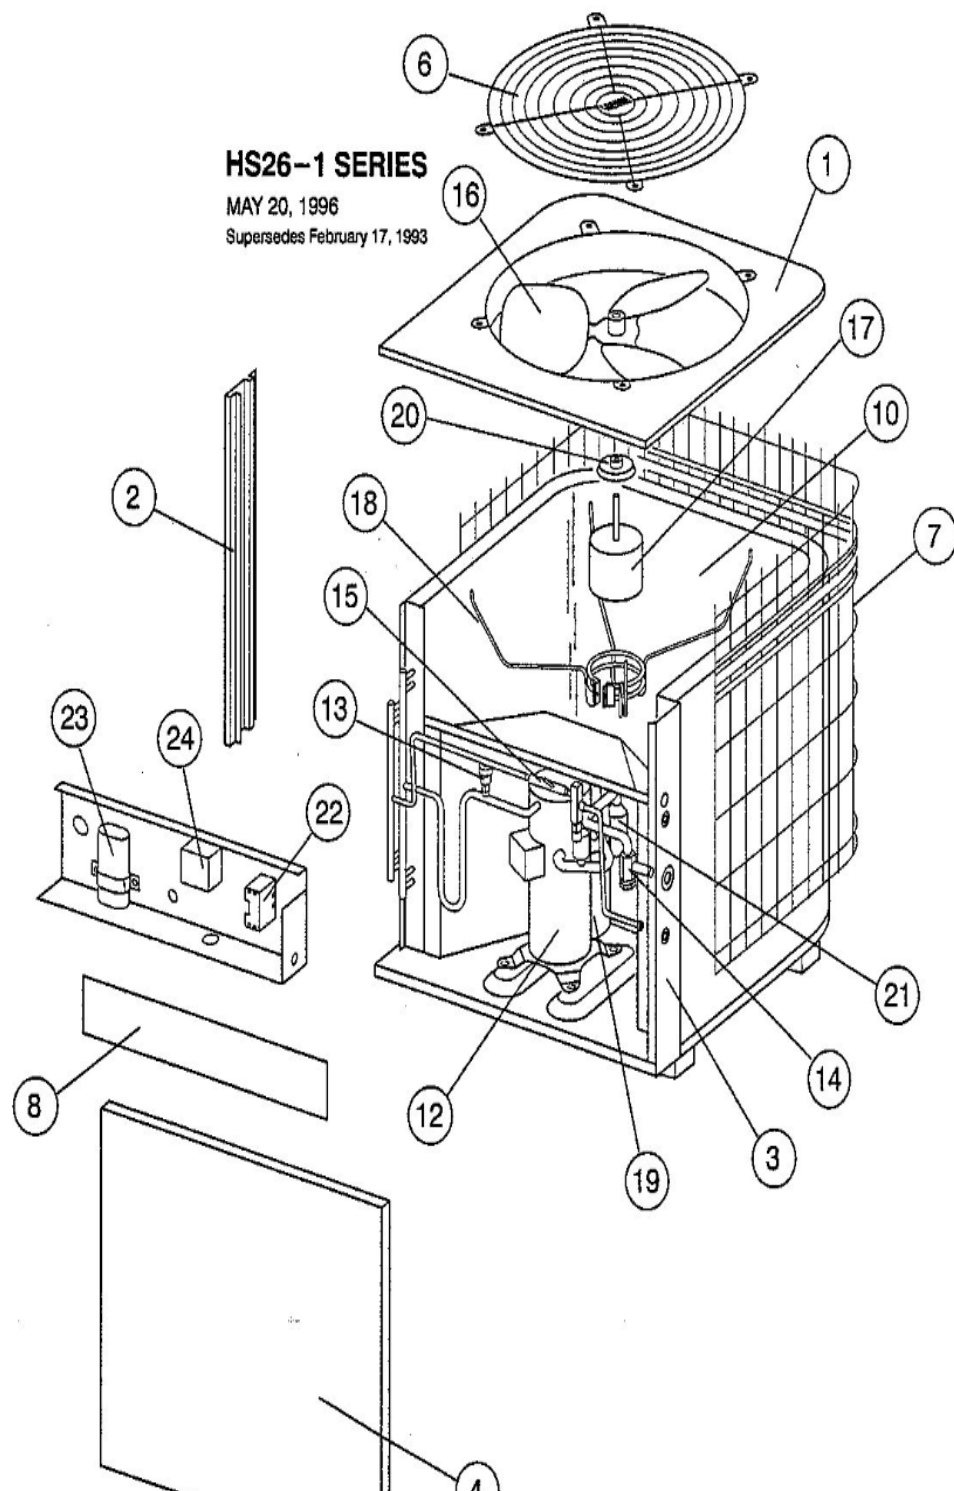

HS26--1 SERIES

MAY 20, 1996

Supersedes February 17, 1993

Revision Number - 6

*OPTIONAL PARTS-FIELD INSTALLED

Callout	Name	Quantity	Description
	CAPACITOR-START Cat #: 47A60 Model/Part #: 47A6001	1	"88MFD,330VAC"
	VALVE-SADDLE Cat #: 65G91 Model/Part #: 65G9101	1	VALVE
	TEE Cat #: 87071 Model/Part #: P-8-10569	1	SCHRADER DEPRESSOR
	NUT Cat #: 59498 Model/Part #: P-8-1218	1	FLARE
	CAP-SEAL Cat #: 58114 Model/Part #: P-8-3187	1	CAP, BRASS
	RELAY-POTENTIAL Cat #: 58327 Model/Part #: P-8-3577	1	SPNC
	FITTING Cat #: 59784 Model/Part #: P-8-4934	1	STRAIN RELIEF
	SWITCH-LO PRESS Cat #: 68493 Model/Part #: P-8-6383	1	"IN 285PSIG,OUT 140PSIG"
LB KIT	LOW AMBIENT KIT Cat #: 24H77 Model/Part #: LB-57113BC	1	INC NEXT 6 PARTS
ST KIT	START-KIT Cat #: 10J42 Model/Part #: LB-31200BM	1	INC NEXT 2 PARTS

CABINET PARTS

Callout	Name	Quantity	Description
	LEG Cat #: 31L44 Model/Part #: 31L4401	6	BASE
	NUT Cat #: 73K93 Model/Part #: 73K9301	4	NUT-RETAINING
1	PANEL-TOP Cat #: 88M27 Model/Part #: LB-62529G	1	TOP PANEL

CONTROL PANEL PARTS

Callout	Name	Quantity	Description
22	CONTACTOR Cat #: 65C69 Model/Part #: 65C6901	1	"SPST,24V(1PH)"
23	CAPACITOR-FAN&RUN Cat #: 69M65 Model/Part #: 69M6501	1	"50+5MFD,440VAC(ROUND)"