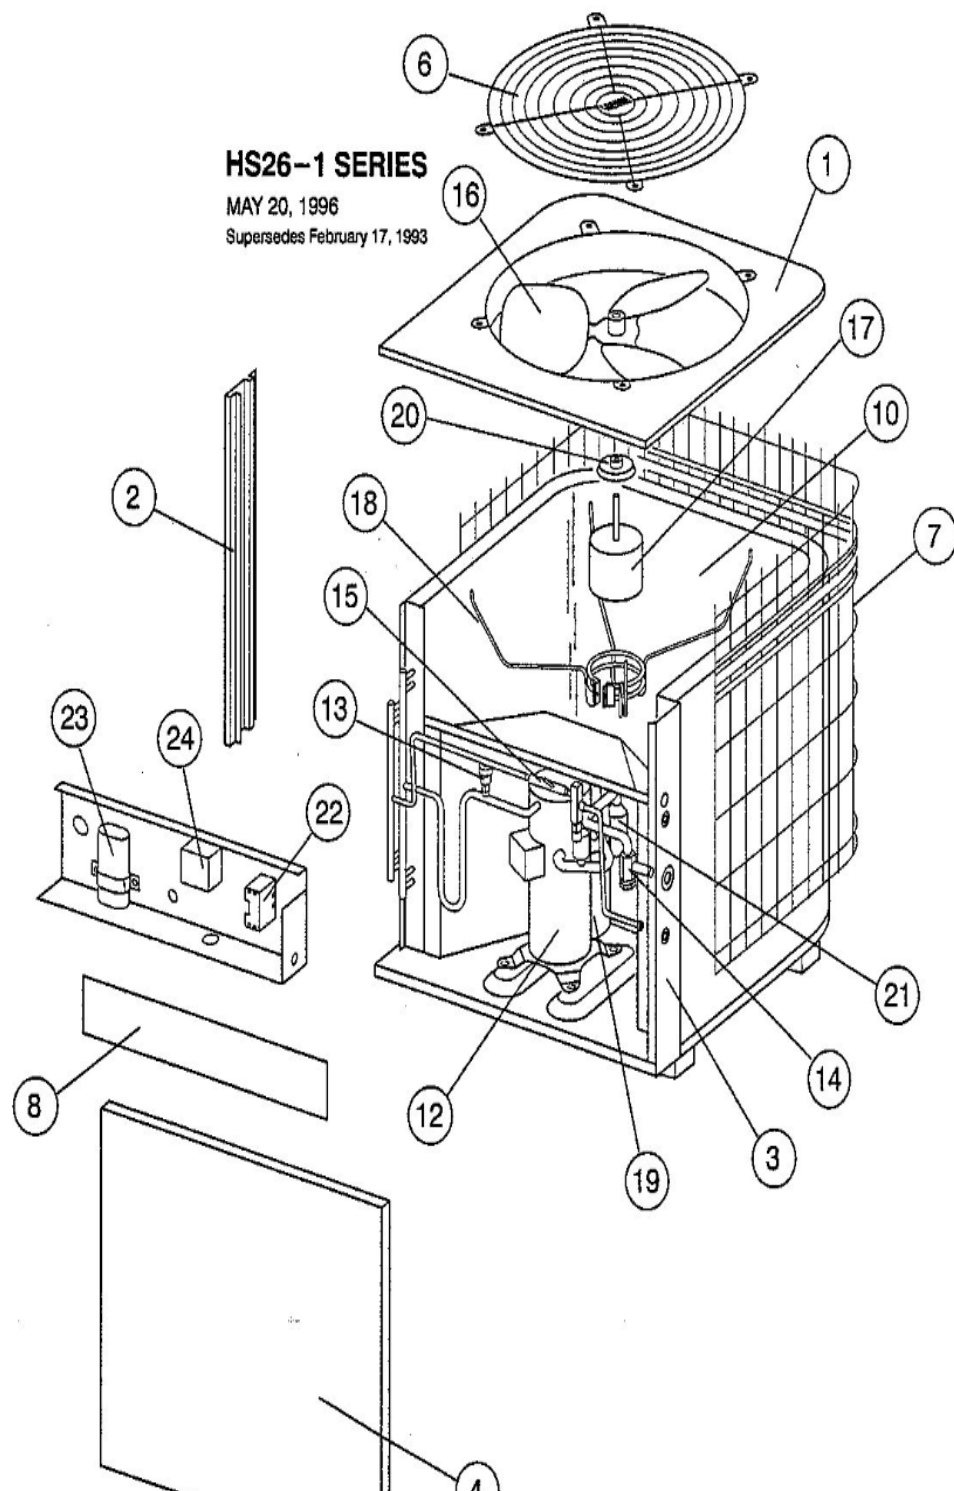

HS26--1 SERIES

MAY 20, 1996

Supersedes February 17, 1993

Revision Number - 6

*OPTIONAL PARTS-FIELD INSTALLED

Callout	Name	Quantity	Description
	CAPACITOR-START Cat #: 47A60 Model/Part #: 47A6001	1	"88MFD,330VAC"
	VALVE-SADDLE Cat #: 65G91 Model/Part #: 65G9101	1	VALVE
	TEE Cat #: 87071 Model/Part #: P-8-10569	1	SCHRADER DEPRESSOR
	NUT Cat #: 59498 Model/Part #: P-8-1218	1	FLARE
	CAP-SEAL Cat #: 58114 Model/Part #: P-8-3187	1	CAP, BRASS
	RELAY-POTENTIAL Cat #: 58327 Model/Part #: P-8-3577	1	SPNC
	FITTING Cat #: 59784 Model/Part #: P-8-4934	1	STRAIN RELIEF
	SWITCH-LO PRESS Cat #: 68493 Model/Part #: P-8-6383	1	"IN 285PSIG,OUT 140PSIG"
LB KIT	LOW AMBIENT KIT Cat #: 24H77 Model/Part #: LB-57113BC	1	INC NEXT 6 PARTS
ST KIT	START-KIT Cat #: 10J42 Model/Part #: LB-31200BM	1	INC NEXT 2 PARTS

CABINET PARTS

Callout	Name	Quantity	Description
	LEG Cat #: 31L44 Model/Part #: 31L4401	6	BASE
	NUT Cat #: 73K93 Model/Part #: 73K9301	4	NUT-RETAINING
1	PANEL-TOP Cat #: 88M27 Model/Part #: LB-62529G	1	TOP PANEL

CONTROL PANEL PARTS

Callout	Name	Quantity	Description
22	CONTACTOR Cat #: 65C69 Model/Part #: 65C6901	1	"SPST,24V"
23	CAPACITOR-FAN&RUN Cat #: 69M64 Model/Part #: 69M6401	1	"45+5MFD,440VAC"

COOLING PARTS