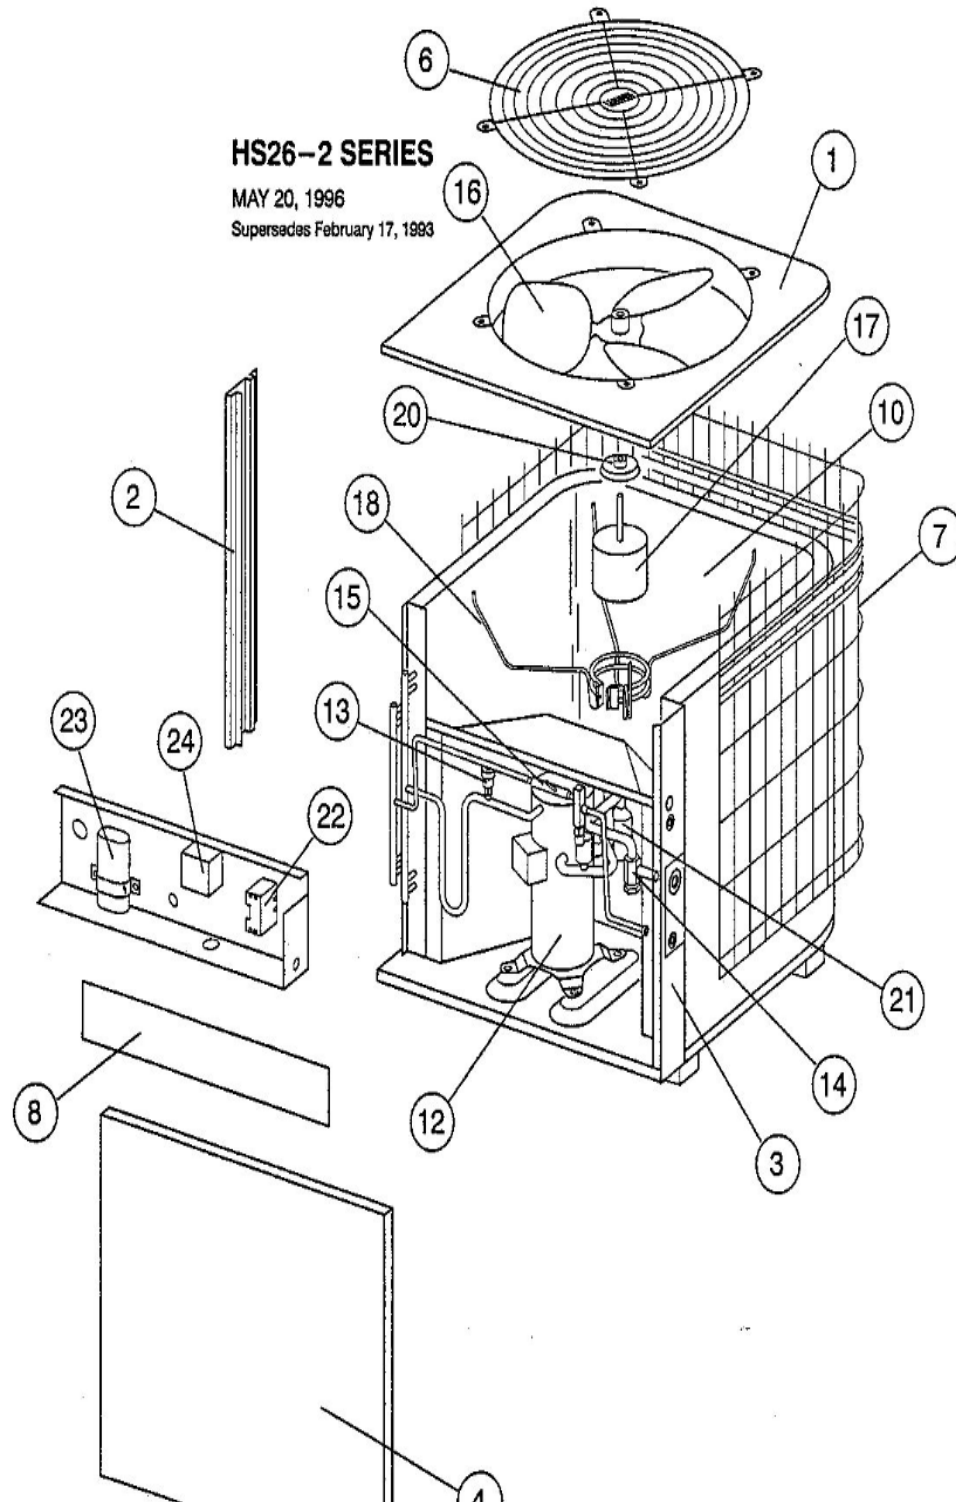

HS26-2 SERIES

MAY 20, 1996

Supersedes February 17, 1993

Revision Number - 5

*OPTIONAL PARTS-FIELD INSTALLED

Callout	Name	Quantity	Description
	CAPACITOR-START Cat #: 47A60 Model/Part #: 47A6001	1	"88MFD,330VAC"
	VALVE-SADDLE Cat #: 65G91 Model/Part #: 65G9101	1	VALVE
	TEE Cat #: 87071 Model/Part #: P-8-10569	1	SCHRADER DEPRESSOR
	NUT Cat #: 59498 Model/Part #: P-8-1218	1	FLARE
	CAP-SEAL Cat #: 58114 Model/Part #: P-8-3187	1	CAP, BRASS
	RELAY-POTENTIAL Cat #: 58327 Model/Part #: P-8-3577	1	SPNC
	FITTING Cat #: 59784 Model/Part #: P-8-4934	1	STRAIN RELIEF
	SWITCH-LO PRESS Cat #: 68493 Model/Part #: P-8-6383	1	"IN 285PSIG,OUT 140PSIG"
LB KIT	LOW AMBIENT KIT Cat #: 24H77 Model/Part #: LB-57113BC	1	INC NEXT 6 PARTS
ST KIT	START-KIT Cat #: 10J42 Model/Part #: LB-31200BM	1	INC NEXT 2 PARTS

CABINET PARTS

Callout	Name	Quantity	Description
	LEG Cat #: 31L44 Model/Part #: 31L4401	6	BASE(LATE PROD)
	NUT Cat #: 73K93 Model/Part #: 73K9301	4	NUT-RETAINING
	PLATE Cat #: 20L47 Model/Part #: LB-89348	1	PATCH PLATE

Callout	Name	Quantity	Description
1	PANEL-TOP Cat #: 55H50 Model/Part #: LB-62529A	1	TOP PANEL
2	MULLION Cat #: 98H02 Model/Part #: LB-78847	1	LEFT
3	MULLION Cat #: 93K20 Model/Part #: LB-89446	1	RIGHT
4	PANEL Cat #: 96H96 Model/Part #: LB-59022CK	1	ACCESS
6	GRILLE-DISCHARGE Cat #: 63K60 Model/Part #: 63K6001	1	GRILLE-DISCHARGE
7	GUARD-COIL Cat #: 31K15 Model/Part #: 31K1501	1	OUTDOOR COIL