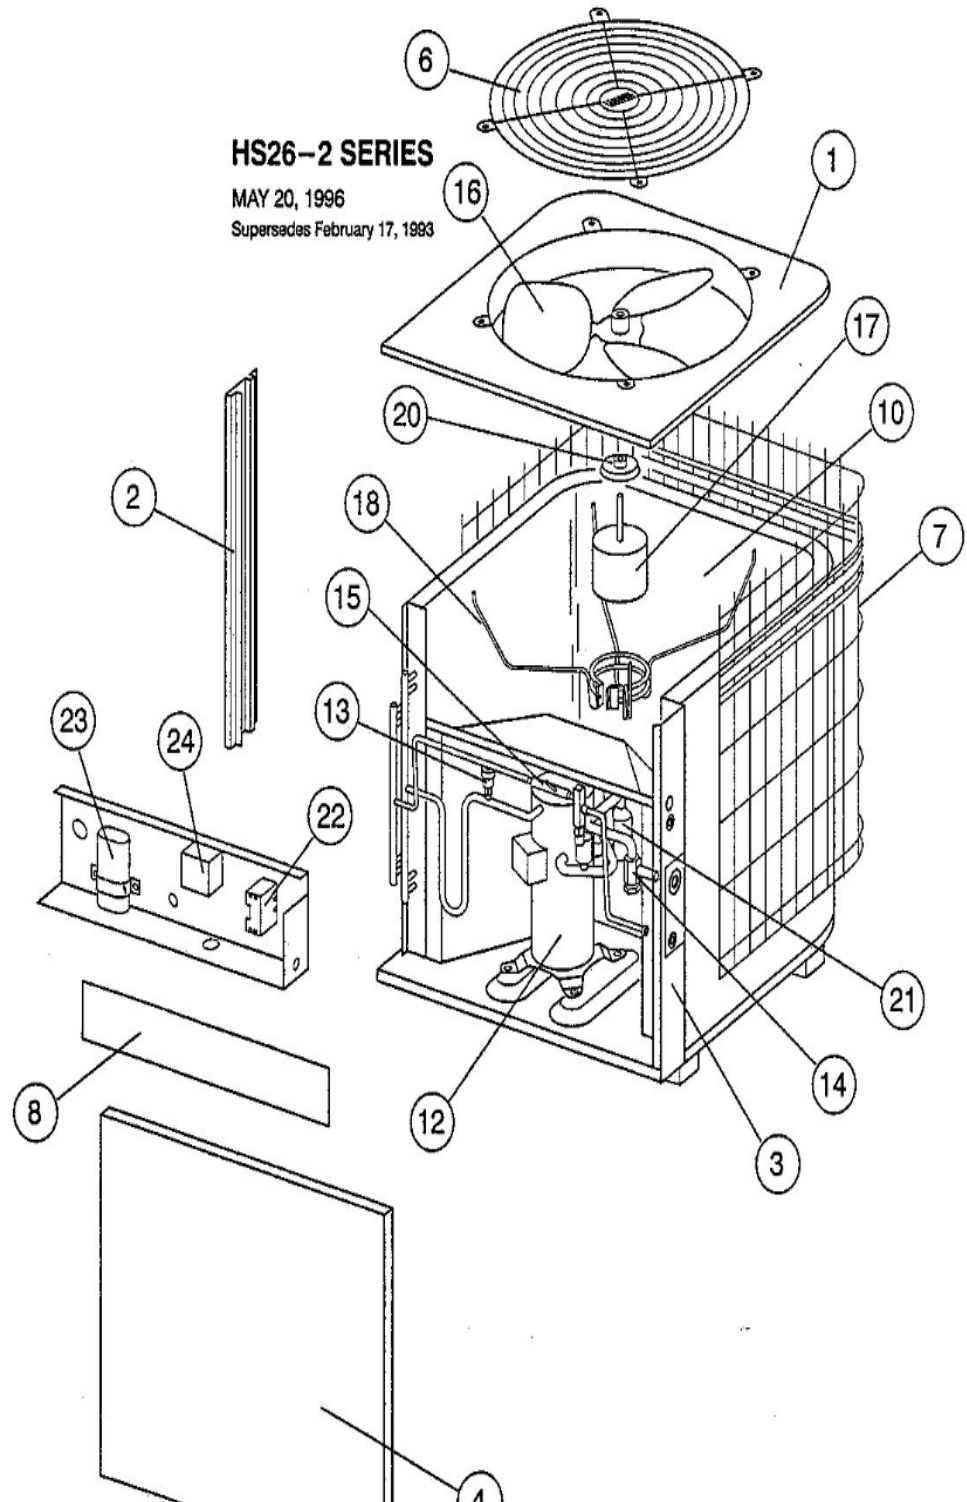

HS26-2 SERIES

MAY 20, 1996

Supersedes February 17, 1993