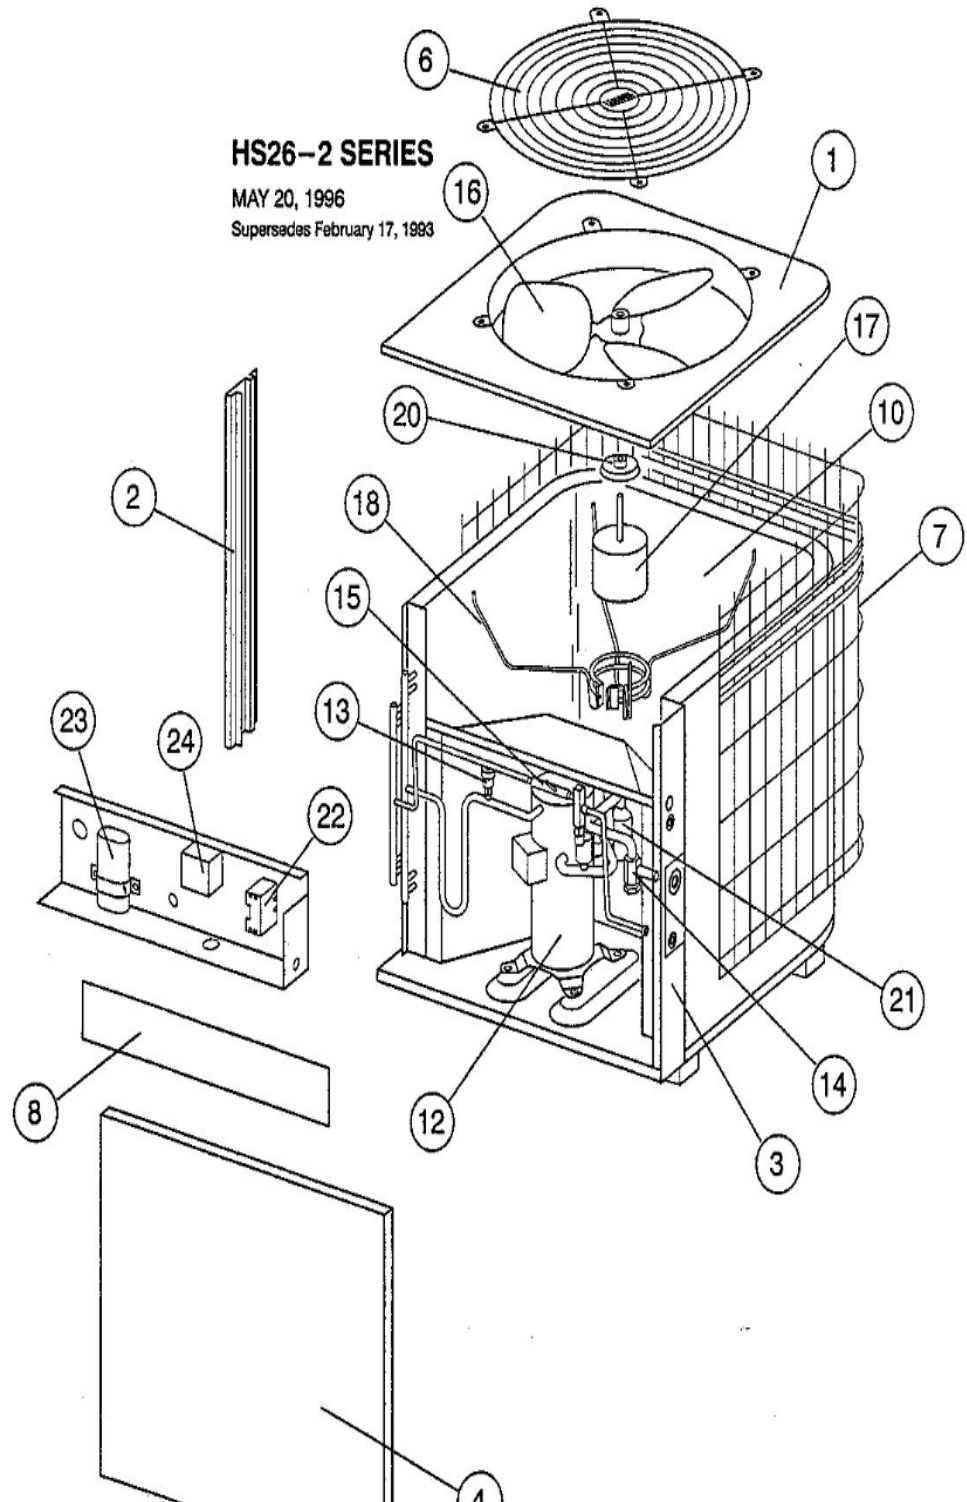

HS26-2 SERIES

MAY 20, 1996

Supersedes February 17, 1993

Revision Number - 2

*OPTIONAL PARTS-FIELD INSTALLED

Callout	Name	Quantity	Description
	CAPACITOR-START Cat #: 47A60 Model/Part #: 47A6001	1	"88MFD,330VAC"
	VALVE-SADDLE Cat #: 65G91 Model/Part #: 65G9101	1	VALVE
	TEE Cat #: 87071 Model/Part #: P-8-10569	1	SCHRADER DEPRESSOR
	NUT Cat #: 59498 Model/Part #: P-8-1218	1	FLARE
	CAP-SEAL Cat #: 58114 Model/Part #: P-8-3187	1	CAP, BRASS
	RELAY-POTENTIAL Cat #: 58327 Model/Part #: P-8-3577	1	SPNC
	FITTING Cat #: 59784 Model/Part #: P-8-4934	1	STRAIN RELIEF
	SWITCH-LO PRESS Cat #: 68493 Model/Part #: P-8-6383	1	"IN 285PSIG,OUT 140PSIG"
LB KIT	LOW AMBIENT KIT Cat #: 24H77 Model/Part #: LB-57113BC	1	INC NEXT 6 PARTS
ST KIT	START-KIT Cat #: 10J42 Model/Part #: LB-31200BM	1	INC NEXT 2 PARTS

CABINET PARTS

Callout	Name	Quantity	Description
	LEG Cat #: 31L44 Model/Part #: 31L4401	6	BASE(LATE PROD)
	LEG-BASE Cat #: 65G67 Model/Part #: 65G6701	2	BASE(EARLY PROD)
	NUT Cat #: 73K93 Model/Part #: 73K9301	4	NUT-RETAINING

Callout	Name	Quantity	Description
	PLATE Cat #: 20L47 Model/Part #: LB-89348	1	PATCH PLATE
1	PANEL-TOP Cat #: 55H50 Model/Part #: LB-62529A	1	TOP PANEL
2	MULLION Cat #: 98H02 Model/Part #: LB-78847	1	LEFT
3	MULLION Cat #: 93K20 Model/Part #: LB-89446	1	RIGHT
4	PANEL Cat #: 96H96 Model/Part #: LB-59022CK	1	ACCESS
6	GRILLE-DISCHARGE Cat #: 63K60 Model/Part #: 63K6001	1	GRILLE-DISCHARGE
7	GUARD-COIL Cat #: 31K15 Model/Part #: 31K1501	1	OUTDOOR COIL

CONTROL PANEL PARTS

Callout	Name	Quantity	Description
22	CONTACTOR Cat #: 68J36 Model/Part #: 68J3601	1	"DPDT,24V"
23	CAPACITOR-FAN&RUN Cat #: 63K87 Model/Part #: 63K8701	1	"45+5MFD,370VAC"
24	CONTROL-TIMED OFF Cat #: 47J35 Model/Part #: LB-61378A	1	TIMED OFF CONTROL