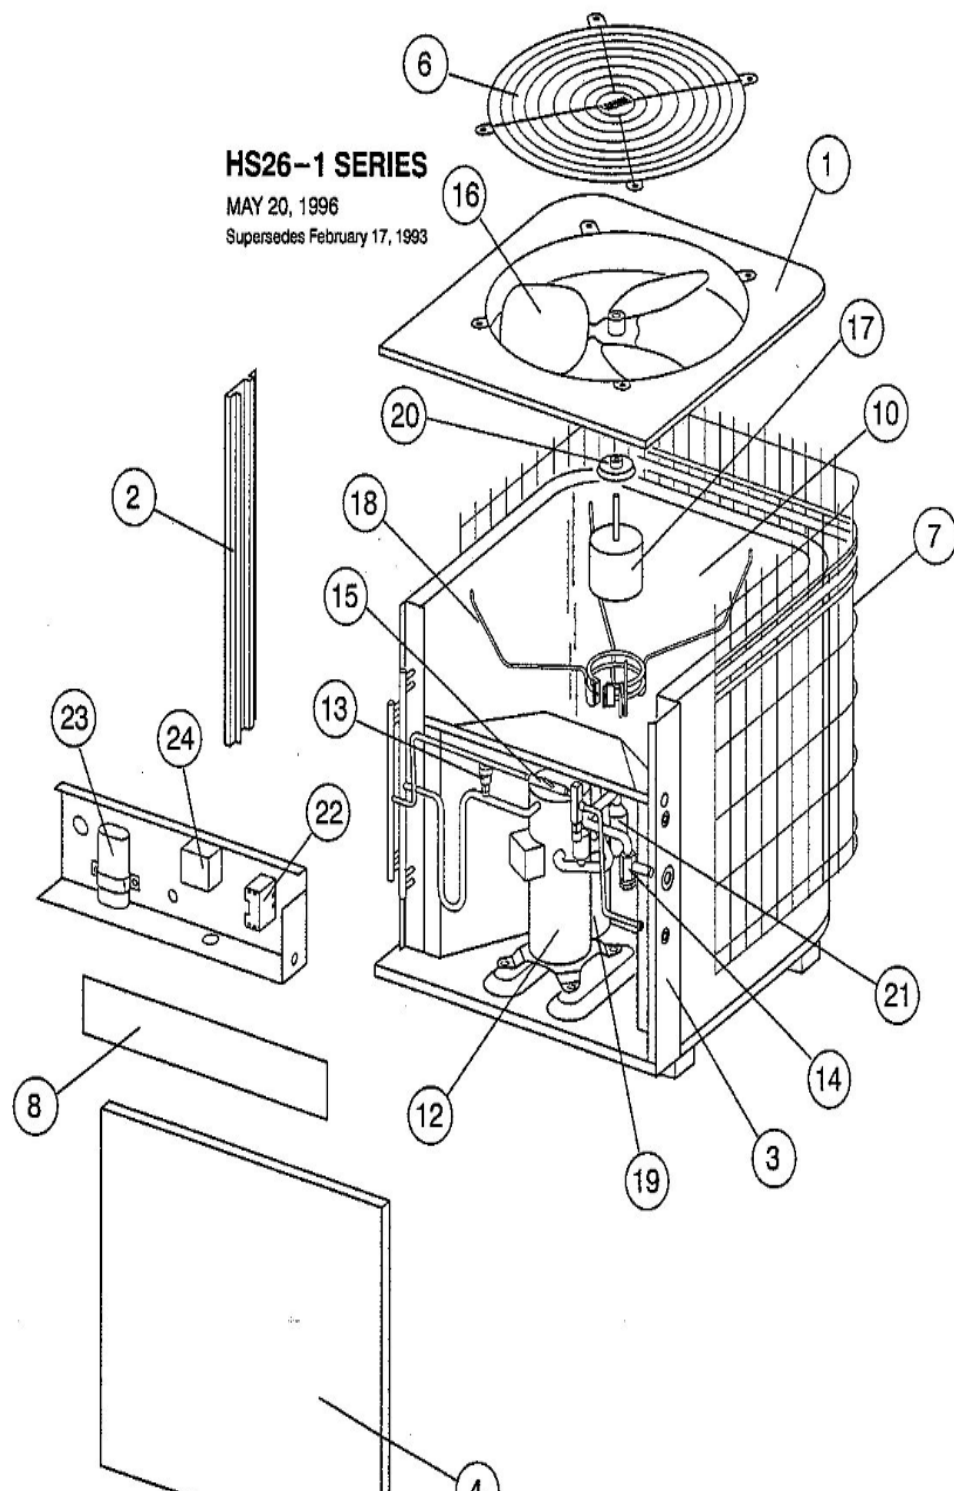

HS26--1 SERIES

MAY 20, 1996

Supersedes February 17, 1993