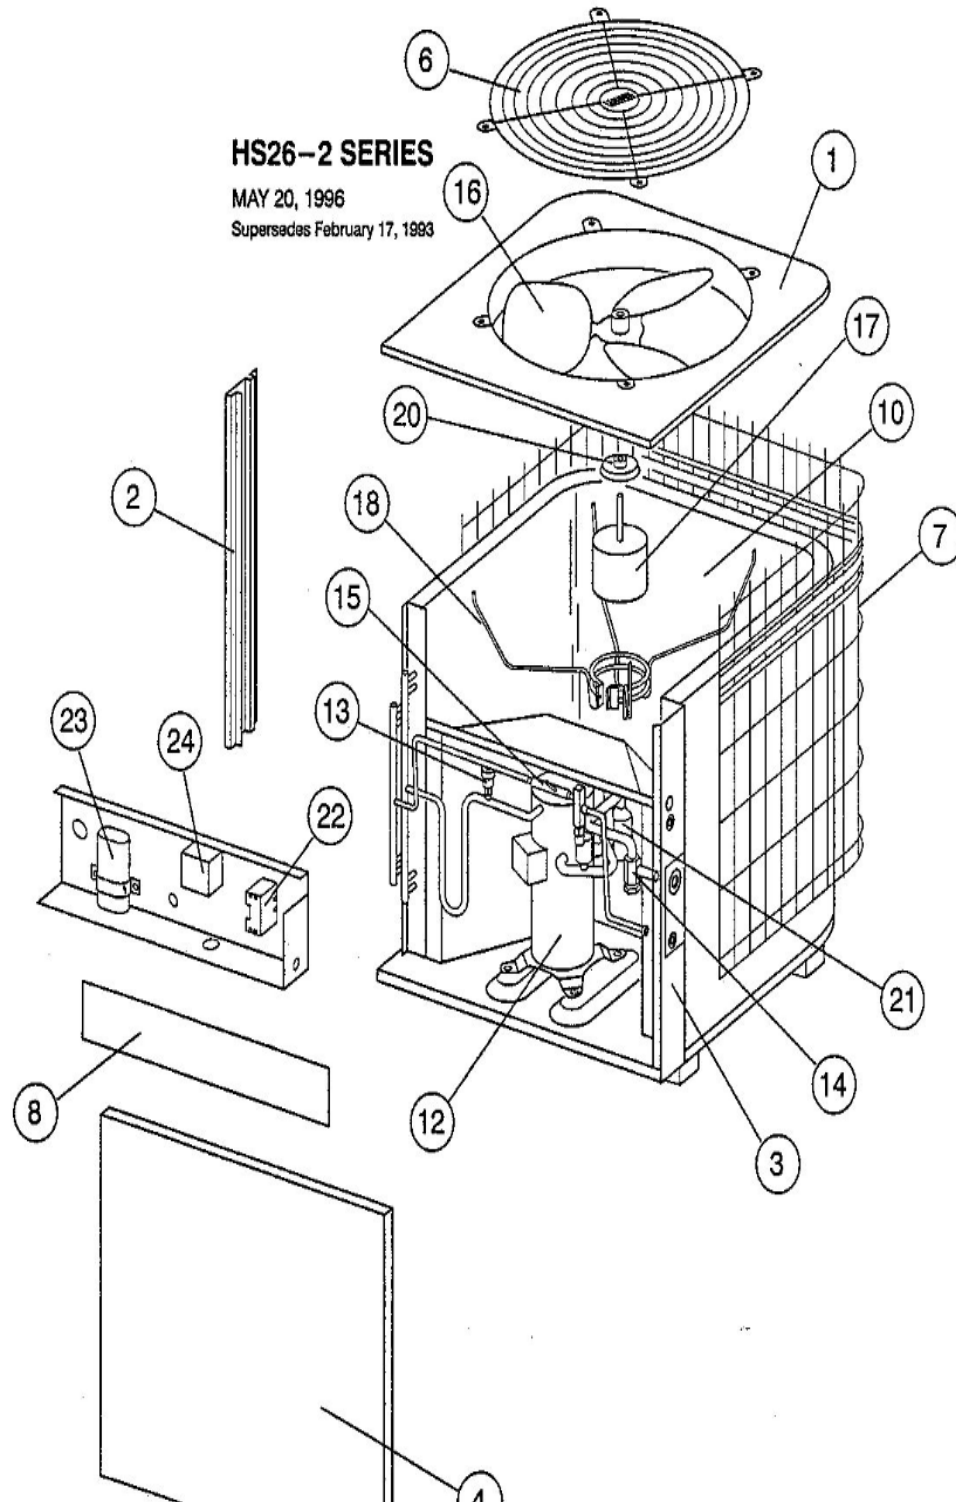

HS26-2 SERIES

MAY 20, 1996

Supersedes February 17, 1993

Revision Number - 4

*OPTIONAL PARTS-FIELD INSTALLED

Callout	Name	Quantity	Description
	CAPACITOR-START Cat #: 47A60 Model/Part #: 47A6001	1	"88MFD,330VAC"
	VALVE-SADDLE Cat #: 65G91 Model/Part #: 65G9101	1	VALVE
	TEE Cat #: 87071 Model/Part #: P-8-10569	1	SCHRADER DEPRESSOR
	NUT Cat #: 59498 Model/Part #: P-8-1218	1	FLARE
	CAP-SEAL Cat #: 58114 Model/Part #: P-8-3187	1	CAP, BRASS
	RELAY-POTENTIAL Cat #: 58327 Model/Part #: P-8-3577	1	SPNC
	FITTING Cat #: 59784 Model/Part #: P-8-4934	1	STRAIN RELIEF
	SWITCH-LO PRESS Cat #: 68493 Model/Part #: P-8-6383	1	"IN 285PSIG,OUT 140PSIG"
LB KIT	LOW AMBIENT KIT Cat #: 24H77 Model/Part #: LB-57113BC	1	INC NEXT 6 PARTS
ST KIT	START-KIT Cat #: 10J42 Model/Part #: LB-31200BM	1	INC NEXT 2 PARTS

CABINET PARTS

Callout	Name	Quantity	Description
	LEG Cat #: 31L44 Model/Part #: 31L4401	6	BASE(LATE PROD)
	NUT Cat #: 73K93 Model/Part #: 73K9301	4	NUT-RETAINING
	PLATE Cat #: 20L47 Model/Part #: LB-89348	1	PATCH PLATE

Callout	Name	Quantity	Description
	BASE Cat #: 40L62 Model/Part #: LB-94669C	1	CONDENSER(LATE PROD INCL LEGS)
1	PANEL-TOP Cat #: 10J32 Model/Part #: LB-78841	1	TOP PANEL
2	POST-CORNER Cat #: 96H99 Model/Part #: LB-78844	1	LEFT
3	MULLION Cat #: 84K00 Model/Part #: LB-89445	1	RIGHT
4	PANEL Cat #: 96H95 Model/Part #: LB-59022CJ	1	ACCESS
6	GRILLE-DISCHARGE Cat #: 63K59 Model/Part #: 63K5901	1	GRILLE- DISCHARGE
7	GUARD Cat #: 31K14 Model/Part #: 31K1401	1	OUTDOOR COIL

CONTROL PANEL PARTS

Callout	Name	Quantity	Description
22	CONTACTOR Cat #: 65C69 Model/Part #: 65C6901	1	CONTACTOR-1 POLE, 25A
23	CAPACITOR-FAN&RUN Cat #: 53H25 Model/Part #: 39H8201	1	"40+5MFD,370VAC"
24	CONTROL-TIMED OFF Cat #: 47J35 Model/Part #: LB-61378A	1	TIMED OFF CONTROL