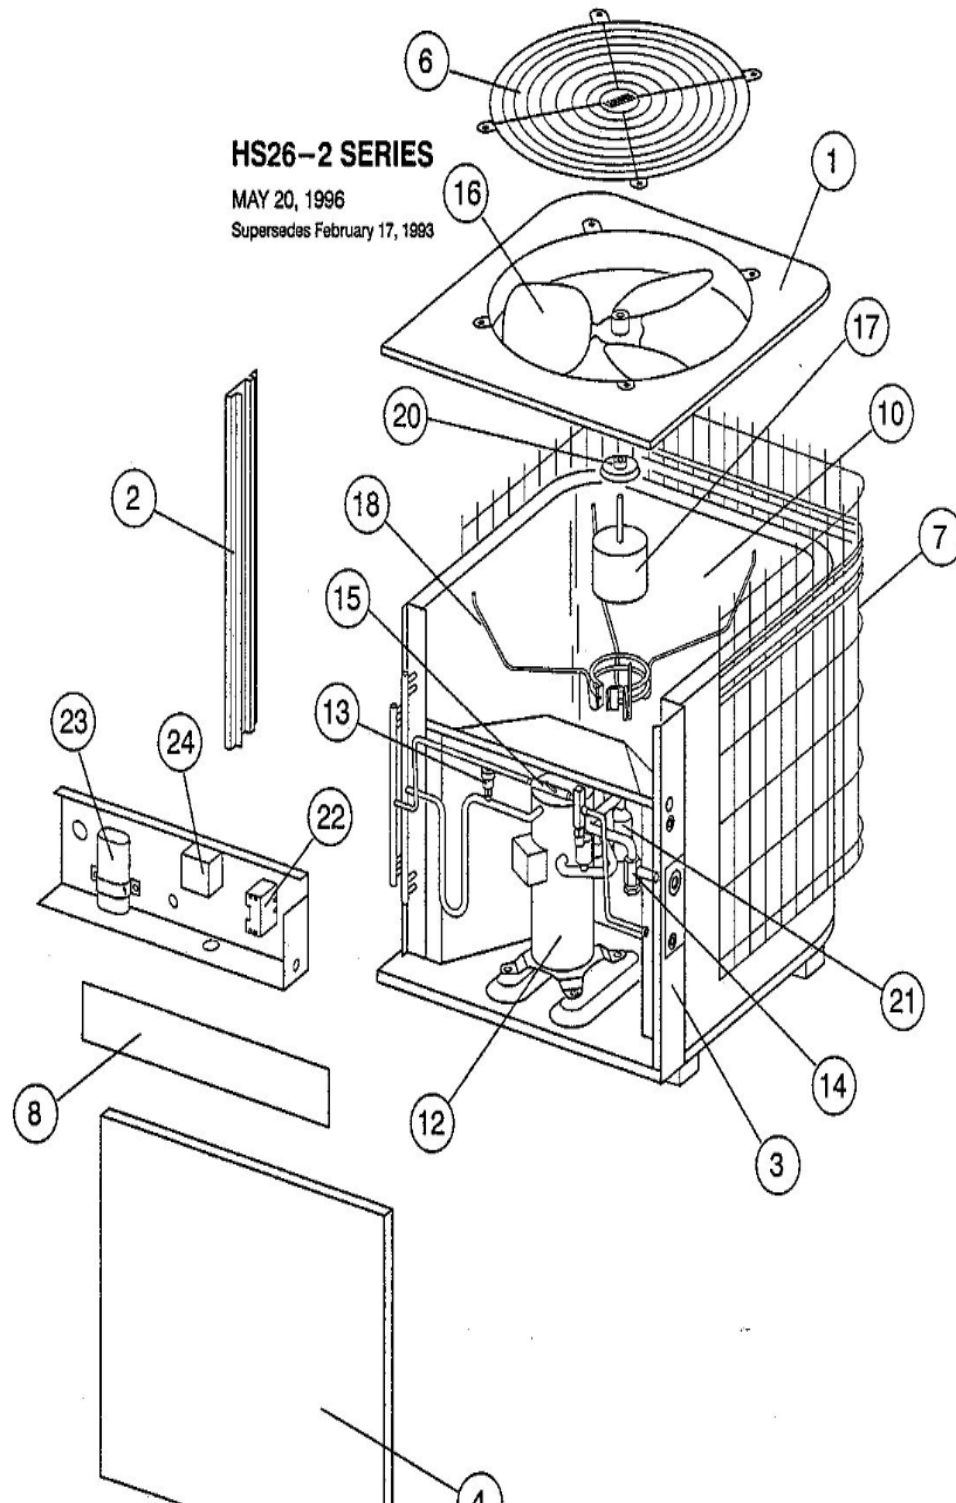

HS26-2 SERIES

MAY 20, 1996

Supersedes February 17, 1993

Revision Number - 5

*OPTIONAL PARTS-FIELD INSTALLED

Callout	Name	Quantity	Description
	CAPACITOR-START Cat #: 47A60 Model/Part #: 47A6001	1	"88MFD,330VAC"
	VALVE-SADDLE Cat #: 65G91 Model/Part #: 65G9101	1	VALVE
	TEE Cat #: 87071 Model/Part #: P-8-10569	1	SCHRADER DEPRESSOR
	NUT Cat #: 59498 Model/Part #: P-8-1218	1	FLARE
	CAP-SEAL Cat #: 58114 Model/Part #: P-8-3187	1	CAP, BRASS
	RELAY-POTENTIAL Cat #: 58327 Model/Part #: P-8-3577	1	SPNC
	FITTING Cat #: 59784 Model/Part #: P-8-4934	1	STRAIN RELIEF
	SWITCH-LO PRESS Cat #: 68493 Model/Part #: P-8-6383	1	"IN 285PSIG,OUT 140PSIG"
LB KIT	LOW AMBIENT KIT Cat #: 24H77 Model/Part #: LB-57113BC	1	INC NEXT 6 PARTS
ST KIT	START-KIT Cat #: 10J42 Model/Part #: LB-31200BM	1	INC NEXT 2 PARTS

CABINET PARTS

Callout	Name	Quantity	Description
	LEG Cat #: 31L44 Model/Part #: 31L4401	6	BASE(LATE PROD)
	NUT Cat #: 73K93 Model/Part #: 73K9301	4	NUT-RETAINING
	PLATE Cat #: 20L47 Model/Part #: LB-89348	1	PATCH PLATE

Callout	Name	Quantity	Description
	BASE Cat #: 40L62 Model/Part #: LB-94669C	1	CONDENSER(LATE PROD INCL LEGS)
1	PANEL-TOP Cat #: 10J32 Model/Part #: LB-78841	1	TOP PANEL
2	POST-CORNER Cat #: 96H99 Model/Part #: LB-78844	1	LEFT
3	MULLION Cat #: 84K00 Model/Part #: LB-89445	1	RIGHT
4	PANEL Cat #: 96H95 Model/Part #: LB-59022CJ	1	ACCESS
6	GRILLE-DISCHARGE Cat #: 63K59 Model/Part #: 63K5901	1	GRILLE- DISCHARGE
7	GUARD Cat #: 31K14 Model/Part #: 31K1401	1	OUTDOOR COIL

CONTROL PANEL PARTS

Callout	Name	Quantity	Description
22	CONTACTOR Cat #: 65C69 Model/Part #: 65C6901	1	"SPST,24V"
23	CAPACITOR-FAN&RUN Cat #: 31J94 Model/Part #: 31J9401	1	"30+4MFD,370VAC"

COOLING PARTS