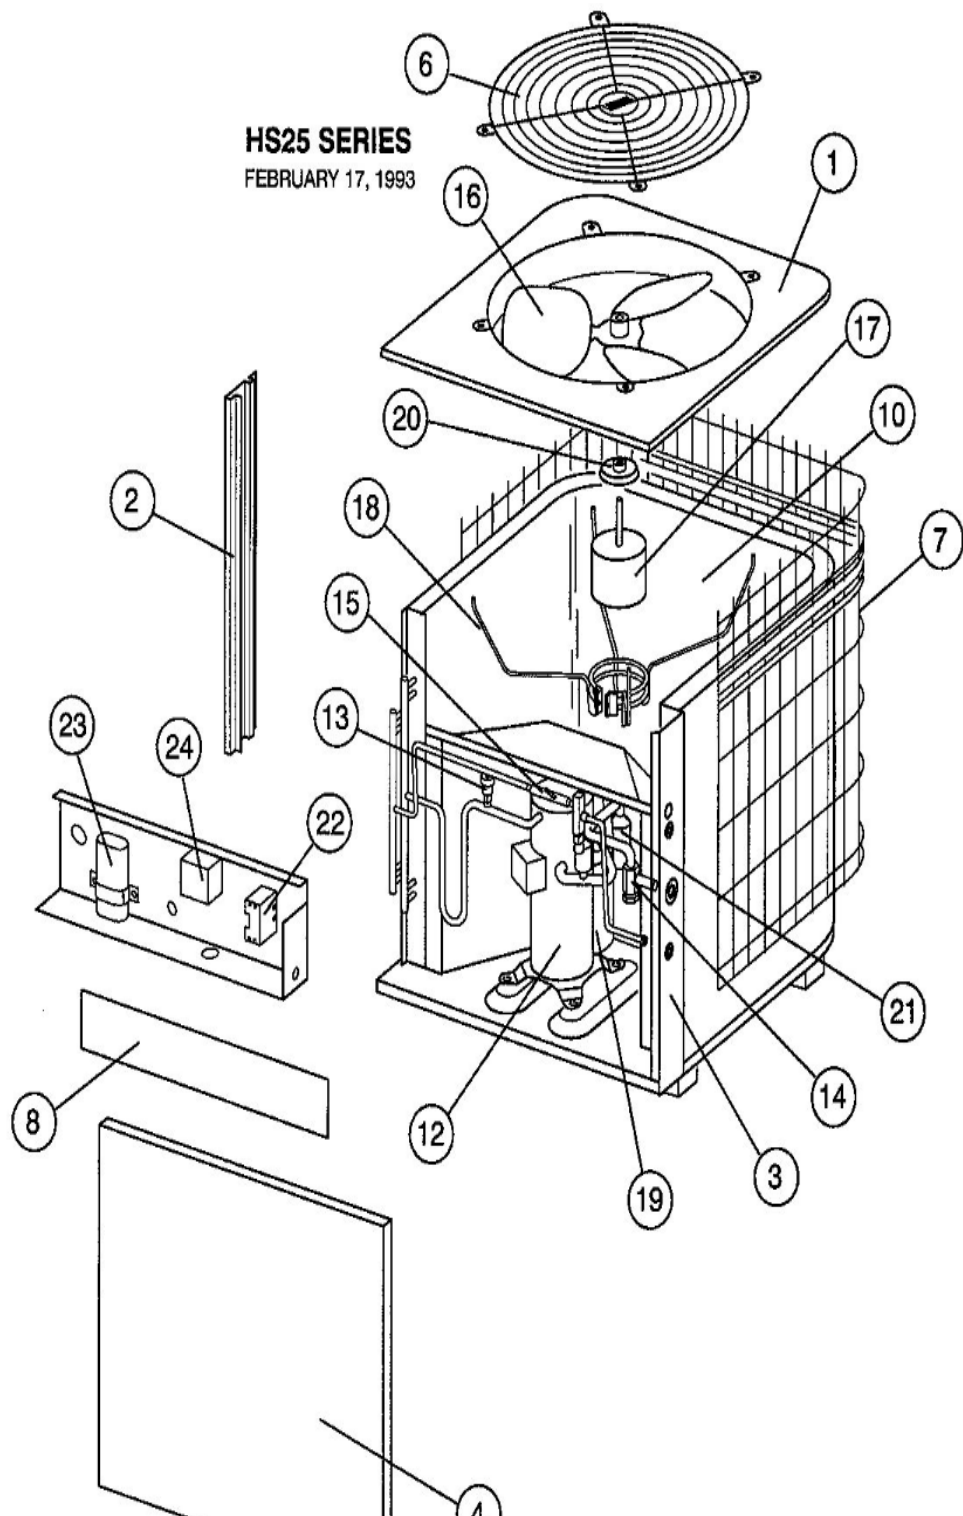

HS25 SERIES

FEBRUARY 17, 1993