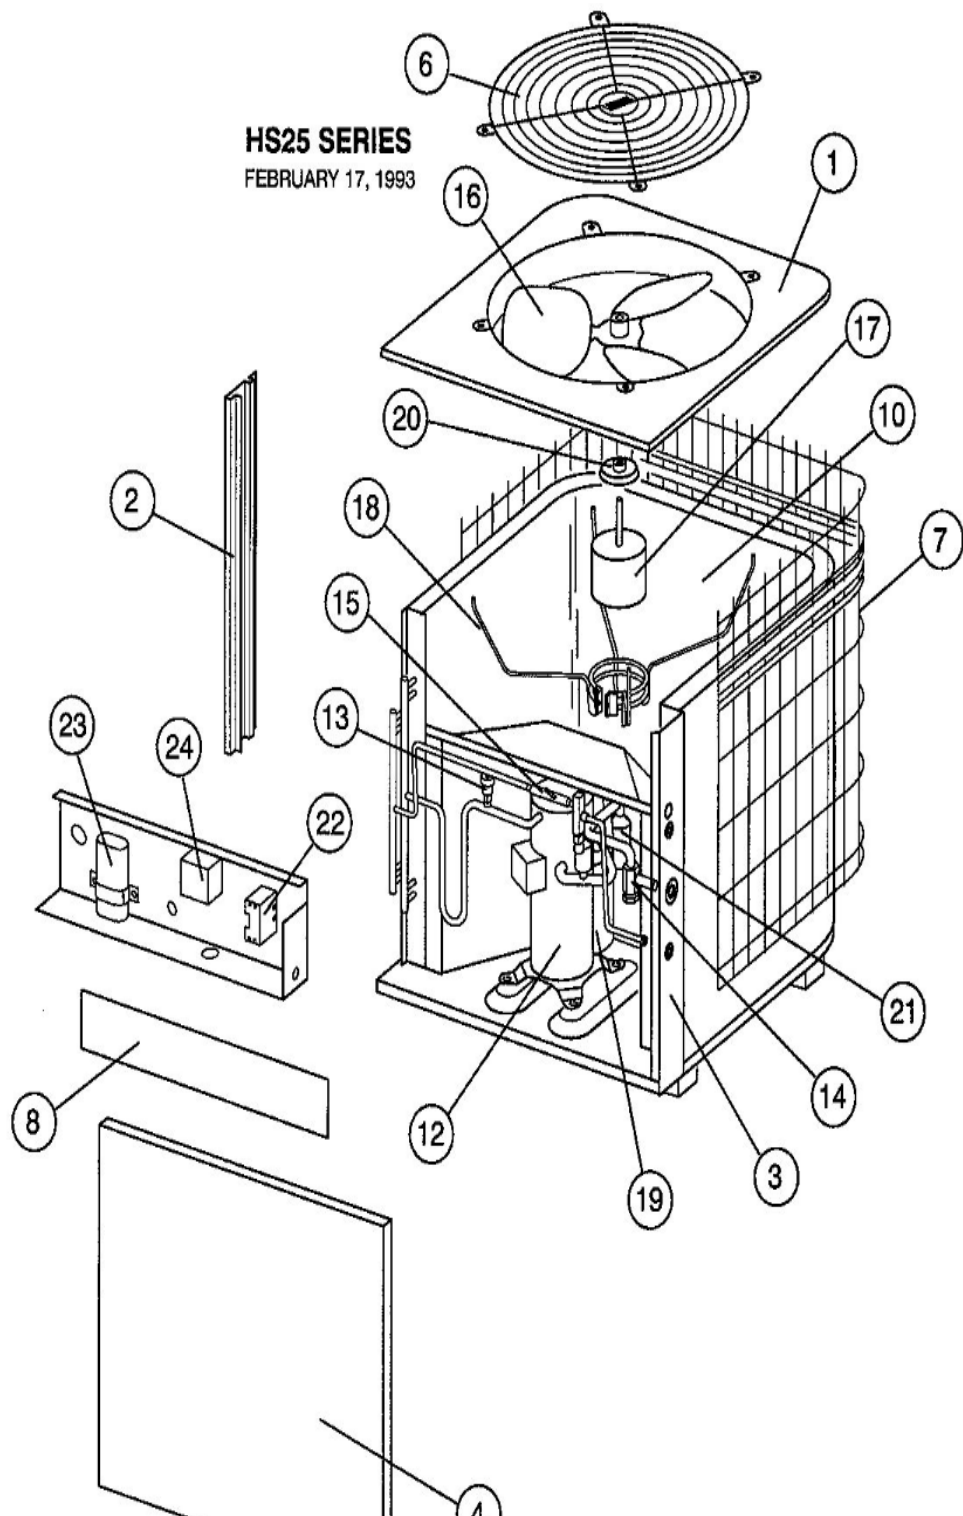

HS25 SERIES

FEBRUARY 17, 1993

Revision Number - 1

*OPTIONAL PARTS-FIELD INSTALLED

Callout	Name	Quantity	Description
	VALVE-SADDLE Cat #: 65G91 Model/Part #: 65G9101	1	VALVE
	TEE Cat #: 87071 Model/Part #: P-8-10569	1	SCHRADER DEPRESSOR
	NUT Cat #: 59498 Model/Part #: P-8-1218	1	FLARE
	CAP-SEAL Cat #: 58114 Model/Part #: P-8-3187	1	CAP, BRASS
	FITTING Cat #: 59784 Model/Part #: P-8-4934	1	STRAIN RELIEF
	SWITCH-LO PRESS Cat #: 68493 Model/Part #: P-8-6383	1	"IN 285PSIG,OUT 140PSIG"
LB KIT	LOW AMBIENT KIT Cat #: 24H77 Model/Part #: LB-57113BC	1	INC NEXT 6 PARTS

CABINET PARTS

Callout	Name	Quantity	Description
	LEG-BASE Cat #: 65G67 Model/Part #: 65G6701	2	BASE
	NUT Cat #: 73K93 Model/Part #: 73K9301	4	NUT-RETAINING
	BASE Cat #: 16J67 Model/Part #: LB-58810CH	1	BASE S.A. S/W
1	PANEL-TOP Cat #: 55H50 Model/Part #: LB-62529A	1	TOP PANEL
2	MULLION Cat #: 12K52 Model/Part #: LB-74071	1	LEFT
3	MULLION Cat #: 44J13 Model/Part #: LB-84310	1	RIGHT

CONTROL PANEL PARTS

Callout	Name	Quantity	Description
22	CONTACTOR Cat #: 38393 Model/Part #: P-8-7736	1	"3PDT,24V"
23	CAPACITOR Cat #: 39H61 Model/Part #: 39H6101	1	"10MFD,370VAC(208/230)"
23	CAPACITOR Cat #: 39H89 Model/Part #: 39H8901	1	"7.5MFD,370VAC(460V)"
24	CONTROL-TIMED OFF Cat #: 47J27 Model/Part #: LB-50709BK	1	KIT - TIMED OFF CONTROL