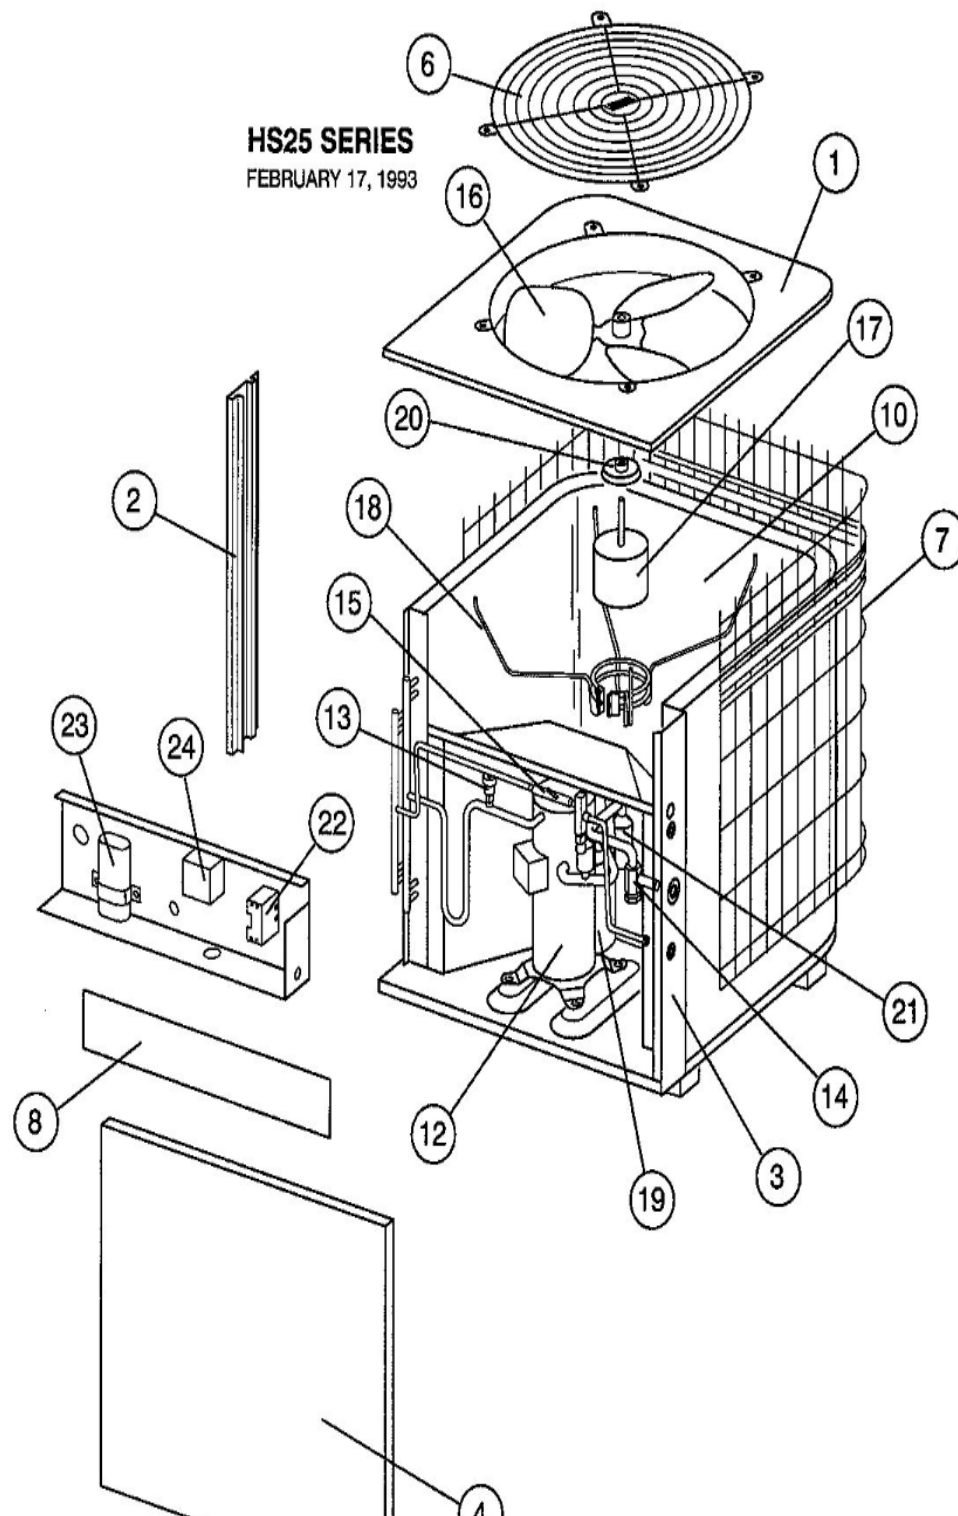

HS25 SERIES

FEBRUARY 17, 1993