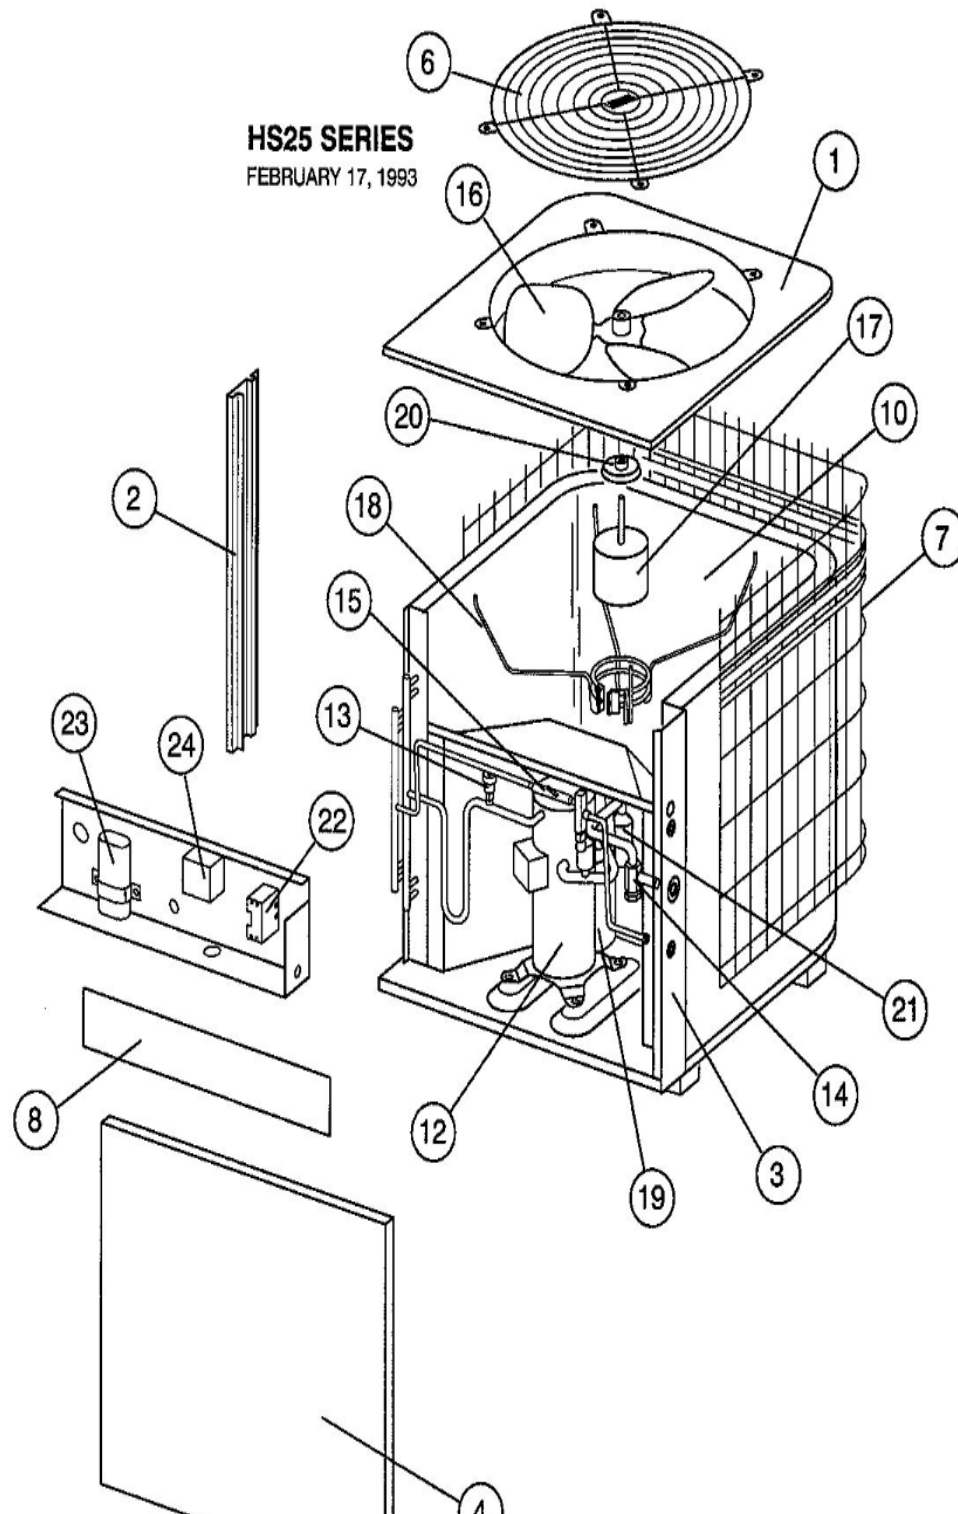

HS25 SERIES

FEBRUARY 17, 1993

Revision Number - 1

*OPTIONAL PARTS-FIELD INSTALLED

Callout	Name	Quantity	Description
	VALVE-SADDLE Cat #: 65G91 Model/Part #: 65G9101	1	VALVE
	TEE Cat #: 87071 Model/Part #: P-8-10569	1	SCHRADER DEPRESSOR
	NUT Cat #: 59498 Model/Part #: P-8-1218	1	FLARE
	CAP-SEAL Cat #: 58114 Model/Part #: P-8-3187	1	CAP, BRASS
	FITTING Cat #: 59784 Model/Part #: P-8-4934	1	STRAIN RELIEF
	SWITCH-LO PRESS Cat #: 68493 Model/Part #: P-8-6383	1	SWITCH-HIGH PRESS
LB KIT	LOW AMBIENT KIT Cat #: 24H77 Model/Part #: LB-57113BC	1	INC NEXT 6 PARTS

CABINET PARTS

Callout	Name	Quantity	Description
	LEG-BASE Cat #: 65G67 Model/Part #: 65G6701	2	BASE
	NUT Cat #: 73K93 Model/Part #: 73K9301	4	NUT-RETAINING
	BASE Cat #: 16J62 Model/Part #: LB-58810CC	1	CONDENSER
1	PANEL-TOP Cat #: 55H50 Model/Part #: LB-62529A	1	TOP PANEL
2	MULLION Cat #: 98H02 Model/Part #: LB-78847	1	LEFT
3	MULLION Cat #: 44J11 Model/Part #: LB-84308	1	RIGHT

Callout	Name	Quantity	Description
4	PANEL Cat #: 96H96 Model/Part #: LB-59022CK	1	ACCESS
6	GRILLE-DISCHARGE Cat #: 63K60 Model/Part #: 63K6001	1	GRILLE-DISCHARGE
7	GUARD-COIL Cat #: 31K15 Model/Part #: 31K1501	1	COIL GUARD

CONTROL PANEL PARTS

Callout	Name	Quantity	Description
22	CONTACTOR Cat #: 65C69 Model/Part #: 65C6901	1	"SPST,24V"
23	CAPACITOR-RUN Cat #: 53H27 Model/Part #: 39H8101	1	"35+5MFD,370VAC"
24	CONTROL-TIMED OFF Cat #: 47J27 Model/Part #: LB-50709BK	1	KIT - TIMED OFF CONTROL