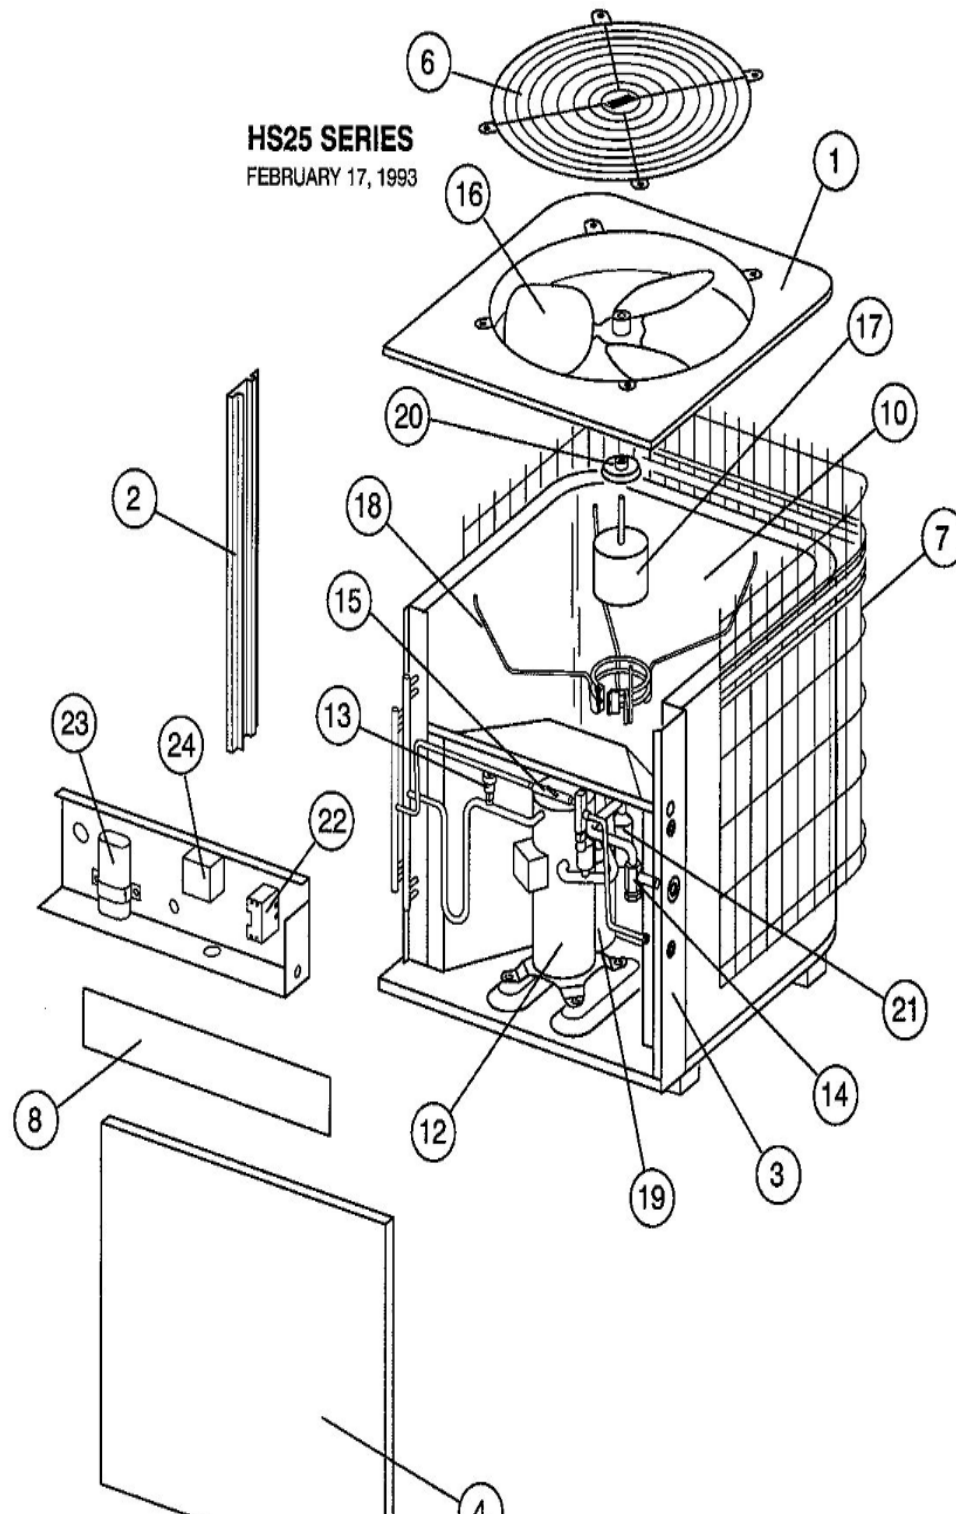

HS25 SERIES

FEBRUARY 17, 1993