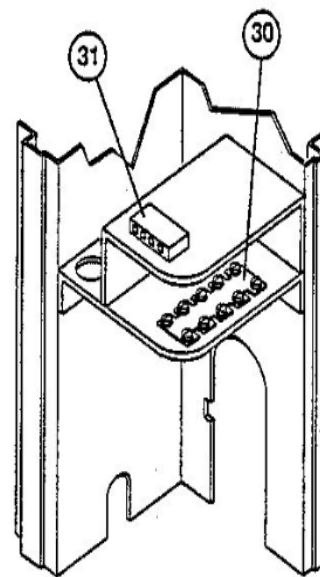

HS24 SERIES - CONTROL PANEL
November 26, 1991

INTERNATIONAL ONLY

Callout	Name	Quantity	Description
	Cat #: 94J45 Model/Part #: LB-87156A		
9	COVER Cat #: 53J39 Model/Part #: 53J3901	1	SOUND-COMPRESSOR

CONTROL PANEL PARTS

Callout	Name	Quantity	Description
C12	CAPACITOR-FAN&RUN Cat #: 63K86 Model/Part #: 63K8601	1	"35+5MFD,370VAC"
K1	CONTACTOR Cat #: 65C69 Model/Part #: 65C6901	1	"SPST,24V"

COOLING PARTS

Callout	Name	Quantity	Description
	RELAY-OVERLOADCOMP-INTERNAL Cat #: Model/Part #:	1	
	DRIER Cat #: 12L71 Model/Part #: 12L7101	1	LIQUID LINE(OPT REPLACEMENT)
	DRIER Cat #: 58A64 Model/Part #: 58A6401	1	SUCTION LINE(OPT REPLACEMENT)
	KIT-COMPR MTG Cat #: 87F70 Model/Part #: 87F7001PR	1	MOUNT PKG-COMP
10	COIL-OUTDOOR Cat #: 73L68 Model/Part #: LB-87170BJ	1	W/MANIFOLD
12	COMPRESSOR Cat #: 63K68 Model/Part #: 63K6801	1	"1-1/2TON,208-230/60/1,TEC"
13	VALVE-SERVICE Cat #: 68J10 Model/Part #: 68J1001	1	"LIQUID LINE,3/8""
14	VALVE-SERVICE Cat #: 67K18 Model/Part #: 67K1801	1	"SUCTION LINE,5/8""
15	FAN Cat #: 37L49 Model/Part #: 37L4901	1	"1/2""BORE,18""DIA,3 BLADE"

Callout	Name	Quantity	Description
18	MOTOR-FAN Cat #: 68J97 Model/Part #: 68J9701	1	"1/6HP,1075RPM,208-230/60/1"

Note:

There are no technical notes for this product.