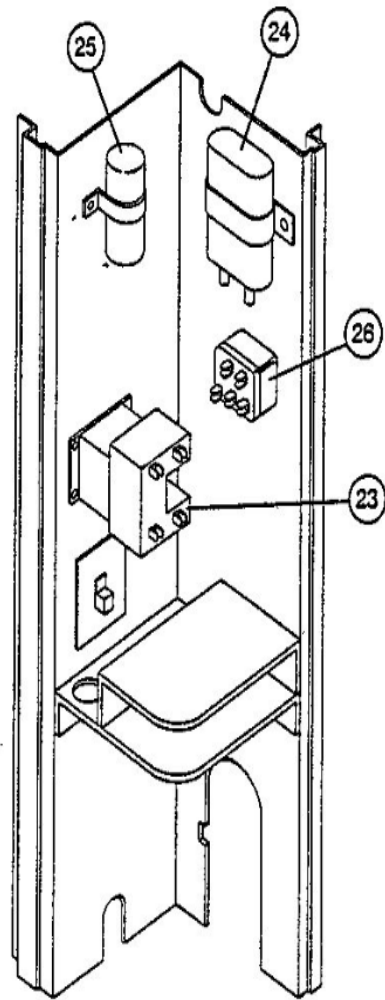

HS24 SERIES - CONTROL PANEL
November 26, 1991

INTERNATIONAL ONLY

Callout	Name	Quantity	Description
	Cat #: 94J45 Model/Part #: LB-87156A		
9	COVER Cat #: 53J39 Model/Part #: 53J3901	1	SOUND-COMPRESSOR

CONTROL PANEL PARTS

Callout	Name	Quantity	Description
C12	CAPACITOR-FAN&RUN Cat #: 63K86 Model/Part #: 63K8601	1	"35+5MFD,370VAC"
K1	CONTACTOR Cat #: 65C69 Model/Part #: 65C6901	1	"SPST,24V"

COOLING PARTS

Callout	Name	Quantity	Description
	RELAY-OVERLOADCOMP-INTERNAL Cat #: Model/Part #:	1	
	DRIER Cat #: 12L71 Model/Part #: 12L7101	1	LIQUID LINE(OPT REPLACEMENT)
	DRIER Cat #: 58A64 Model/Part #: 58A6401	1	SUCTION LINE(OPT REPLACEMENT)
	KIT-COMPR MTG Cat #: 87F70 Model/Part #: 87F7001PR	1	MOUNT PKG-COMP
10	COIL-OUTDOOR Cat #: 73L68 Model/Part #: LB-87170BJ	1	W/MANIFOLD
12	COMPRESSOR Cat #: 63K68 Model/Part #: 63K6801	1	"1-1/2TON,208-230/60/1,TEC"
13	VALVE-SERVICE Cat #: 68J10 Model/Part #: 68J1001	1	"LIQUID LINE,3/8""
14	VALVE-SERVICE Cat #: 67K18 Model/Part #: 67K1801	1	"SUCTION LINE,5/8""
15	FAN Cat #: 37L49 Model/Part #: 37L4901	1	"1/2""BORE,18""DIA,3 BLADE"

Callout	Name	Quantity	Description
18	MOTOR-FAN Cat #: 68J97 Model/Part #: 68J9701	1	"1/6HP,1075RPM,208-230/60/1"

Note:

There are no technical notes for this product.