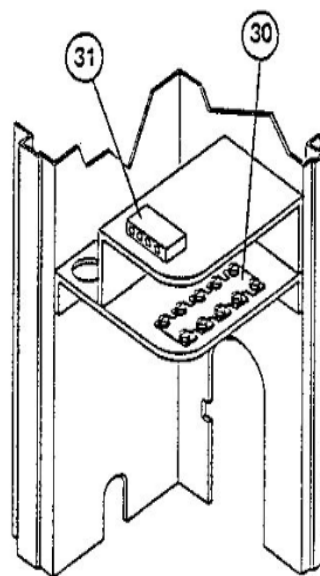

HS23 SERIES CONTROL PANEL

NOVEMBER 20, 1992

INTERNATIONAL ONLY

Revision Number - 5

*OPTIONAL PARTS-FIELD INSTALLED

Callout	Name	Quantity	Description
	SWITCH - PRESSURE Cat #: 50F84 Model/Part #: 50F8401	1	"IN 25+3PSIG,OUT 15+5PSIG"
	VALVE-SADDLE Cat #: 65G91 Model/Part #: 65G9101	1	"3/8""
	SWITCH-HI PRESS Cat #: 74H70 Model/Part #: 74H7001	1	OUT 410+10 PSIG
	VALVE-SADDLE Cat #: 78H71 Model/Part #: 78H7101	1	"1/2""
KIT 1	LOSS OF CHARGE KIT Cat #: 90H66 Model/Part #: LB-64647A	1	INC NEXT 3 PARTS
KIT 2	HI PRESS CUTOUT KIT Cat #: 90H67 Model/Part #: LB-64647B	1	INC NEXT 3 PARTS

CABINET PARTS

Callout	Name	Quantity	Description
	BASE Cat #: 16J45 Model/Part #: LB-83173B	1	CONDENSER
1	PANEL-TOP Cat #: 89H77 Model/Part #: LB-82603	1	TOP PANEL
3	COVER-CONTROL BOX Cat #: 89H81 Model/Part #: LB-82716	1	CONTROL BOX COVER
5	GRILLE-DISCHARGE Cat #: 69H64 Model/Part #: 69H6401	1	GRILLE - FAN
6	GUARD-OUTDOOR COIL Cat #: 21J82 Model/Part #: 21J8201	1	COND. GUARD 28 in.
7	LEG Cat #: 72H59 Model/Part #: 72H5901	4	BASE
8	COVER-GRILLE Cat #: 72H61 Model/Part #: 72H6101	1	GRILLE COVER

Callout	Name	Quantity	Description
9	COVER Cat #: 53J39 Model/Part #: 53J3901	1	SOUND-COMPRESSOR

CONTROL PANEL PARTS

Callout	Name	Quantity	Description
23	CONTACTOR Cat #: 65C69 Model/Part #: 65C6901	1	"SPST,24V
24	CAPACITOR-FAN&RUN Cat #: 53H25 Model/Part #: 39H8201	1	"40+5MFD,370VAC"

Callout	Name	Quantity	Description
14	VALVE-SERVICE Cat #: 72H91 Model/Part #: 72H9101	1	"SUCTION LINE,3/4""
15	FAN Cat #: 72H29 Model/Part #: 72H2901	1	"1/2""BORE,20""DIA,3 BLADE"
18	MOTOR-FAN Cat #: 72H73 Model/Part #: 72H7301	1	"1/6HP,825RPM,208- 230/60/1"
19	WELL-THERMOMETER Cat #: 10J33 Model/Part #: LB-83856A	1	THERMOMETER WELL ASSY.