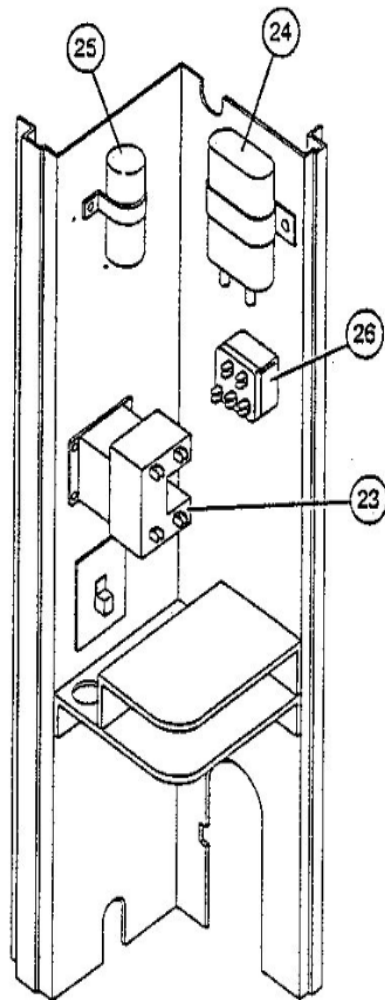

HS23 SERIES CONTROL PANEL

NOVEMBER 20, 1992

INTERNATIONAL ONLY

Revision Number - 5

*OPTIONAL PARTS-FIELD INSTALLED

Callout	Name	Quantity	Description
	SWITCH - PRESSURE Cat #: 50F84 Model/Part #: 50F8401	1	"IN 25+3PSIG,OUT 15+5PSIG"
	VALVE-SADDLE Cat #: 65G91 Model/Part #: 65G9101	1	"3/8""
	SWITCH-HI PRESS Cat #: 74H70 Model/Part #: 74H7001	1	OUT 410+10 PSIG
	VALVE-SADDLE Cat #: 78H71 Model/Part #: 78H7101	1	"1/2""
KIT 1	LOSS OF CHARGE KIT Cat #: 90H66 Model/Part #: LB-64647A	1	INC NEXT 3 PARTS
KIT 2	HI PRESS CUTOUT KIT Cat #: 90H67 Model/Part #: LB-64647B	1	INC NEXT 3 PARTS

CABINET PARTS

Callout	Name	Quantity	Description
	BASE Cat #: 16J45 Model/Part #: LB-83173B	1	CONDENSER
1	PANEL-TOP Cat #: 89H77 Model/Part #: LB-82603	1	TOP PANEL
3	COVER-CONTROL BOX Cat #: 89H81 Model/Part #: LB-82716	1	CONTROL BOX COVER
5	GRILLE-DISCHARGE Cat #: 69H64 Model/Part #: 69H6401	1	GRILLE - FAN
6	GUARD-OUTDOOR COIL Cat #: 21J82 Model/Part #: 21J8201	1	COND. GUARD 28 in.
7	LEG Cat #: 72H59 Model/Part #: 72H5901	4	BASE
8	COVER-GRILLE Cat #: 72H61 Model/Part #: 72H6101	1	GRILLE COVER

Callout	Name	Quantity	Description
9	COVER Cat #: 53J39 Model/Part #: 53J3901	1	SOUND-COMPRESSOR

CONTROL PANEL PARTS

Callout	Name	Quantity	Description
23	CONTACTOR Cat #: 65C69 Model/Part #: 65C6901	1	"SPST,24V
24	CAPACITOR-FAN&RUN Cat #: 53H25 Model/Part #: 39H8201	1	"40+5MFD,370VAC"

Callout	Name	Quantity	Description
14	VALVE-SERVICE Cat #: 72H91 Model/Part #: 72H9101	1	"SUCTION LINE,3/4""
15	FAN Cat #: 72H29 Model/Part #: 72H2901	1	"1/2""BORE,20""DIA,3 BLADE"
18	MOTOR-FAN Cat #: 72H73 Model/Part #: 72H7301	1	"1/6HP,825RPM,208- 230/60/1"
19	WELL-THERMOMETER Cat #: 10J33 Model/Part #: LB-83856A	1	THERMOMETER WELL ASSY.