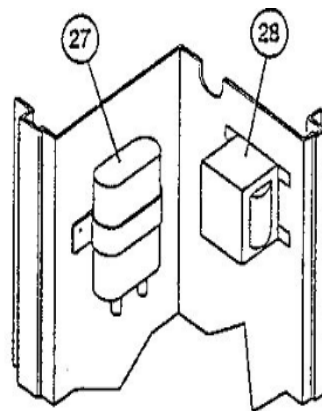

HS23 SERIES CONTROL PANEL

NOVEMBER 20, 1992

INTERNATIONAL ONLY

Revision Number - 5

*OPTIONAL PARTS-FIELD INSTALLED

Callout	Name	Quantity	Description
	SWITCH - PRESSURE Cat #: 50F84 Model/Part #: 50F8401	1	"IN 25+3PSIG,OUT 15+5PSIG"
	VALVE-SADDLE Cat #: 65G91 Model/Part #: 65G9101	1	"3/8""
	SWITCH-HI PRESS Cat #: 74H70 Model/Part #: 74H7001	1	OUT 410+10 PSIG
	VALVE-SADDLE Cat #: 78H71 Model/Part #: 78H7101	1	"1/2""
KIT 1	LOSS OF CHARGE KIT Cat #: 90H66 Model/Part #: LB-64647A	1	INC NEXT 3 PARTS
KIT 2	HI PRESS CUTOUT KIT Cat #: 90H67 Model/Part #: LB-64647B	1	INC NEXT 3 PARTS

CABINET PARTS

Callout	Name	Quantity	Description
	BASE Cat #: 16J45 Model/Part #: LB-83173B	1	CONDENSER
1	PANEL-TOP Cat #: 89H77 Model/Part #: LB-82603	1	TOP PANEL
3	COVER-CONTROL BOX Cat #: 89H81 Model/Part #: LB-82716	1	CONTROL BOX COVER
5	GRILLE-DISCHARGE Cat #: 69H64 Model/Part #: 69H6401	1	GRILLE - FAN
6	GUARD-OUTDOOR COIL Cat #: 21J82 Model/Part #: 21J8201	1	COND. GUARD 28 in.
7	LEG Cat #: 72H59 Model/Part #: 72H5901	4	BASE
8	COVER-GRILLE Cat #: 72H61 Model/Part #: 72H6101	1	GRILLE COVER