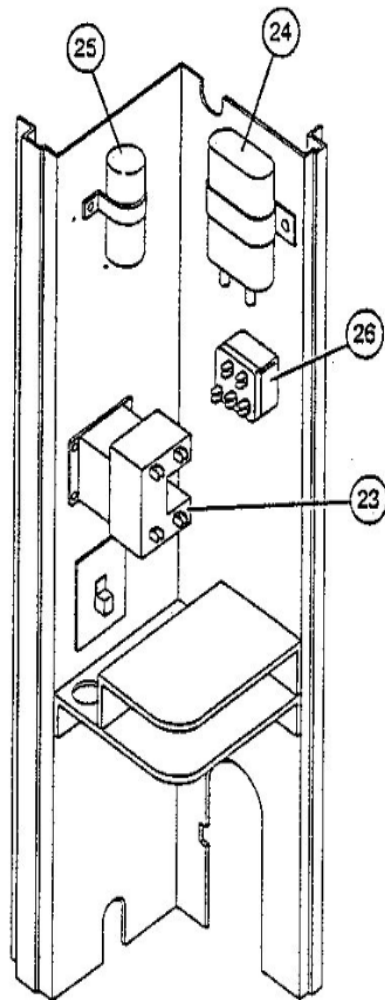

HS23 SERIES CONTROL PANEL

NOVEMBER 20, 1992

INTERNATIONAL ONLY

Revision Number - 3

*OPTIONAL PARTS-FIELD INSTALLED

Callout	Name	Quantity	Description
	SWITCH - PRESSURE Cat #: 50F84 Model/Part #: 50F8401	1	"IN 25+3PSIG,OUT 15+5PSIG"
	VALVE-SADDLE Cat #: 65G91 Model/Part #: 65G9101	1	"3/8""
	VALVE-SADDLE Cat #: 78H71 Model/Part #: 78H7101	1	"1/2""
KIT 1	LOSS OF CHARGE KIT Cat #: 90H66 Model/Part #: LB-64647A	1	INC NEXT 3 PARTS

CABINET PARTS

Callout	Name	Quantity	Description
	BASE Cat #: 16J45 Model/Part #: LB-83173B	1	CONDENSER
1	PANEL-TOP Cat #: 89H77 Model/Part #: LB-82603	1	TOP PANEL
3	COVER-CONTROL PANEL Cat #: 89H78 Model/Part #: LB-83075	1	CONTROL BOX COVER
5	GRILLE-DISCHARGE Cat #: 69H64 Model/Part #: 69H6401	1	GRILLE - FAN
6	GUARD-OUTDOOR COIL Cat #: 21J81 Model/Part #: 21J8101	1	COND. GUARD 24 in.
7	LEG Cat #: 72H59 Model/Part #: 72H5901	4	BASE
8	COVER-GRILLE Cat #: 72H61 Model/Part #: 72H6101	1	GRILLE COVER

CONTROL PANEL PARTS