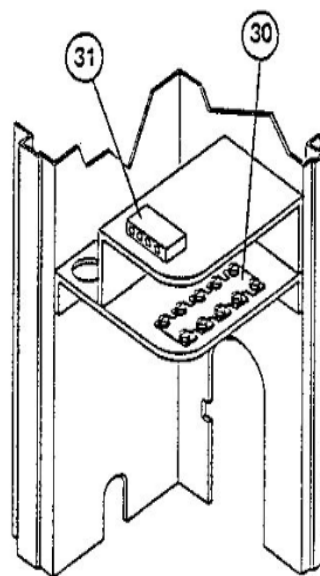

HS23 SERIES CONTROL PANEL

NOVEMBER 20, 1992

INTERNATIONAL ONLY

Revision Number - 3

*OPTIONAL PARTS-FIELD INSTALLED

Callout	Name	Quantity	Description
	SWITCH - PRESSURE Cat #: 50F84 Model/Part #: 50F8401	1	"IN 25+3PSIG,OUT 15+5PSIG"
	VALVE-SADDLE Cat #: 65G91 Model/Part #: 65G9101	1	"3/8""
	VALVE-SADDLE Cat #: 78H71 Model/Part #: 78H7101	1	"1/2""
KIT 1	LOSS OF CHARGE KIT Cat #: 90H66 Model/Part #: LB-64647A	1	INC NEXT 3 PARTS

CABINET PARTS

Callout	Name	Quantity	Description
	BASE Cat #: 16J45 Model/Part #: LB-83173B	1	CONDENSER
1	PANEL-TOP Cat #: 89H77 Model/Part #: LB-82603	1	TOP PANEL
3	COVER-CONTROL PANEL Cat #: 89H78 Model/Part #: LB-83075	1	CONTROL BOX COVER
5	GRILLE-DISCHARGE Cat #: 69H64 Model/Part #: 69H6401	1	GRILLE - FAN
6	GUARD-OUTDOOR COIL Cat #: 21J81 Model/Part #: 21J8101	1	COND. GUARD 24 in.
7	LEG Cat #: 72H59 Model/Part #: 72H5901	4	BASE
8	COVER-GRILLE Cat #: 72H61 Model/Part #: 72H6101	1	GRILLE COVER

CONTROL PANEL PARTS