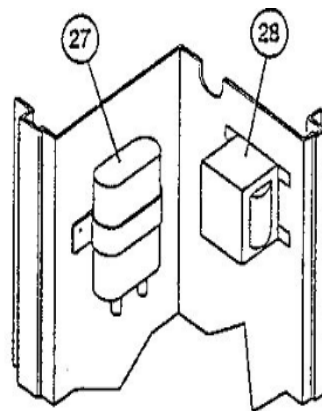

HS23 SERIES CONTROL PANEL

NOVEMBER 20, 1992

INTERNATIONAL ONLY

Revision Number - 3

*OPTIONAL PARTS-FIELD INSTALLED

Callout	Name	Quantity	Description
	SWITCH - PRESSURE Cat #: 50F84 Model/Part #: 50F8401	1	"IN 25+3PSIG,OUT 15+5PSIG"
	VALVE-SADDLE Cat #: 65G91 Model/Part #: 65G9101	1	"3/8""
	VALVE-SADDLE Cat #: 78H71 Model/Part #: 78H7101	1	"1/2""
KIT 1	LOSS OF CHARGE KIT Cat #: 90H66 Model/Part #: LB-64647A	1	INC NEXT 3 PARTS

CABINET PARTS

Callout	Name	Quantity	Description
	BASE Cat #: 16J45 Model/Part #: LB-83173B	1	CONDENSER
1	PANEL-TOP Cat #: 89H77 Model/Part #: LB-82603	1	TOP PANEL
3	COVER-CONTROL PANEL Cat #: 89H78 Model/Part #: LB-83075	1	CONTROL BOX COVER
5	GRILLE-DISCHARGE Cat #: 69H64 Model/Part #: 69H6401	1	GRILLE - FAN
6	GUARD-OUTDOOR COIL Cat #: 21J81 Model/Part #: 21J8101	1	COND. GUARD 24 in.
7	LEG Cat #: 72H59 Model/Part #: 72H5901	4	BASE
8	COVER-GRILLE Cat #: 72H61 Model/Part #: 72H6101	1	GRILLE COVER

CONTROL PANEL PARTS