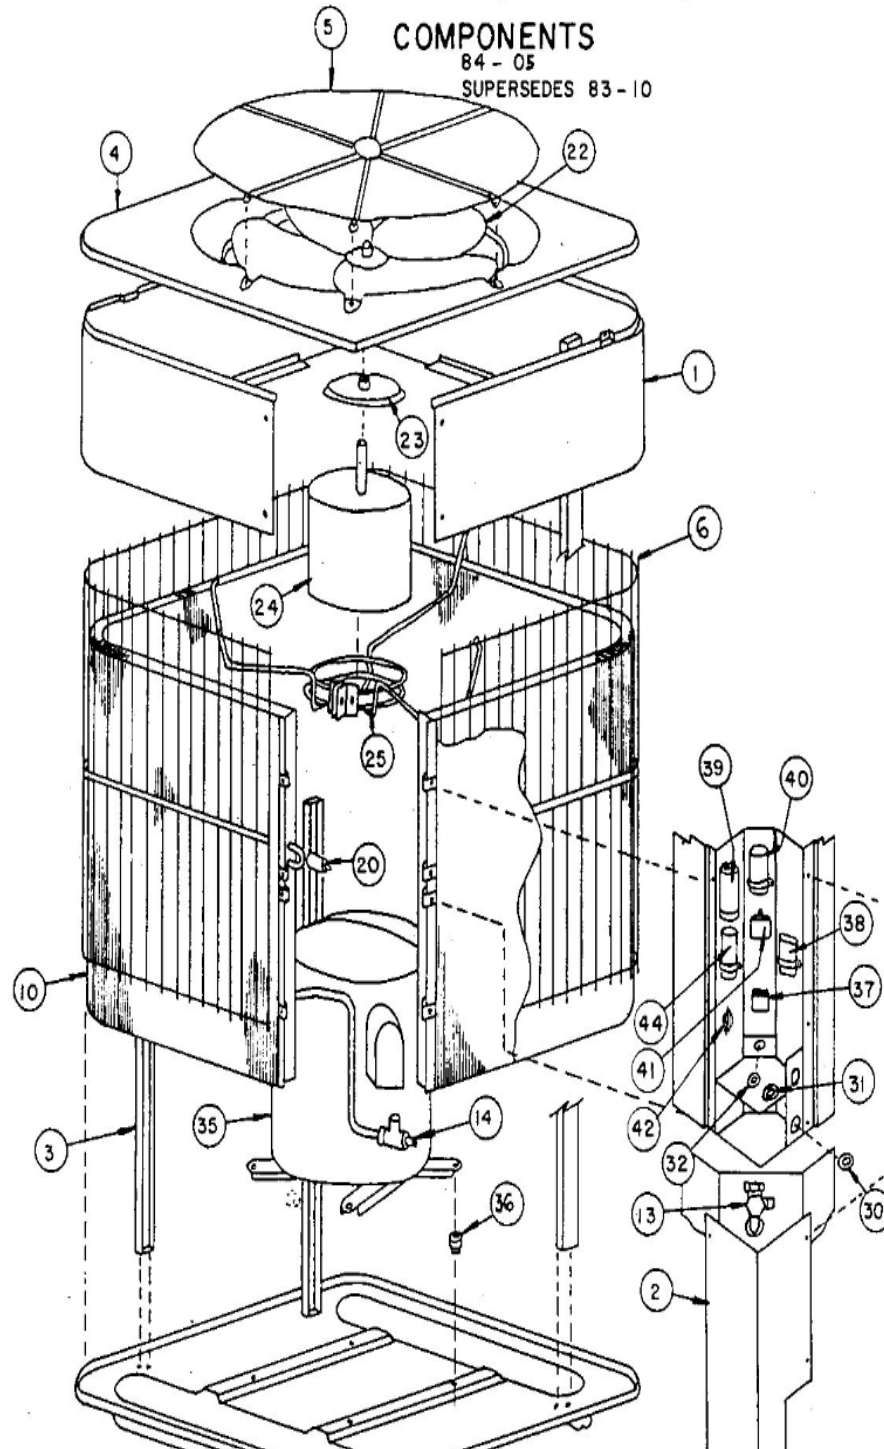

HS18 SERIES (CANADIAN)

COMPONENTS

84 - 05
SUPERSEDES 83 - 10

Revision Number - C3

CABINET PARTS

Callout	Name	Quantity	Description
	GUARD-OUTDOOR COIL Cat #: 25F00 Model/Part #: 25F0001	1	GUARD-COND COIL FLAT
1	PANEL-TOP WRAPPER Cat #: TC-25835 Model/Part #: TC-25835	1	PANEL-TOP WRAPPER
2	COVER-CONTROL BOX Cat #: TC-26270 Model/Part #: TC-26270	1	COVER-CONTROL BOX
3	SUPPORT-COIL Cat #: TC-25838 Model/Part #: TC-25838	3	SUPPORT-COIL
4	PANEL-TOP Cat #: 37F96 Model/Part #: LB-51050AA	1	PANEL-TOP
5	GUARD-FAN Cat #: 96C33 Model/Part #: 96C3301	1	GRILL

CONTROL PANEL PARTS

Callout	Name	Quantity	Description
	DRIER Cat #: 69H06 Model/Part #: 69H0601	1	DRIER
	CUTOUT LOW AMBIENT Cat #: 45F08 Model/Part #: T6-1469	1	THERM SENSNG
37	CONTACTOR Cat #: 38393 Model/Part #: P-8-7736	1	*** OBS *** CONT- 3POLE,25A (SUB 95M57)
38	KIT-CAPACITOR Cat #: 53H02 Model/Part #: 53H0201	1	5 MFD 370 VAC