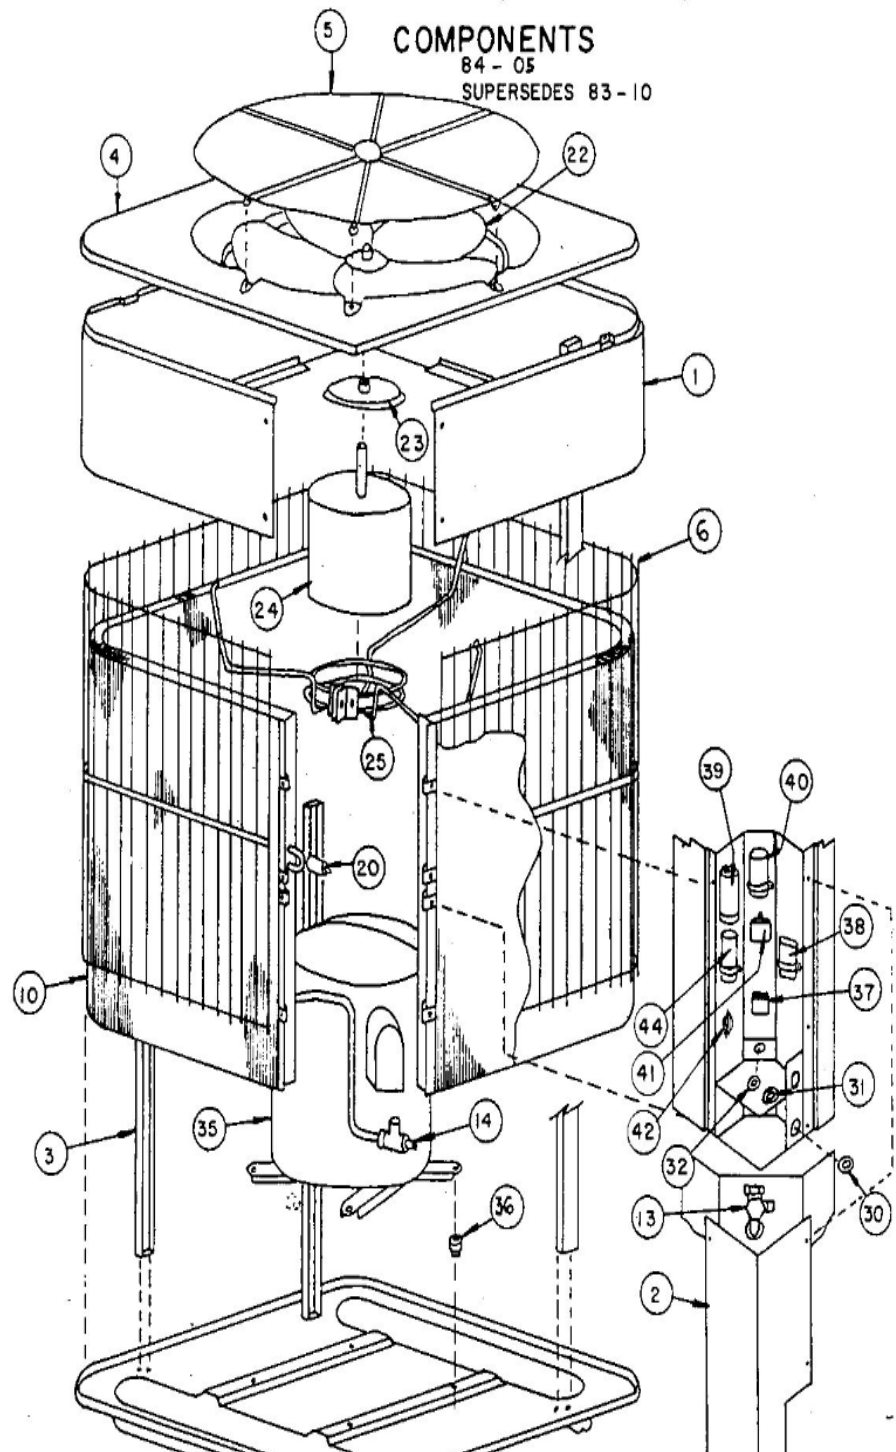

HS18 SERIES (CANADIAN)

COMPONENTS

84 - 05
SUPERSEDES 83 - 10

Revision Number - C6

CABINET PARTS

Callout	Name	Quantity	Description
	GUARD-OUTDOOR COIL Cat #: 25F00 Model/Part #: 25F0001	1	GUARD-COND COIL FLAT
1	PANEL-TOP WRAPPER Cat #: TC-30337 Model/Part #: TC-30337	1	PANEL-TOP WRAPPER
2	COVER-CONTROL BOX Cat #: TC-26270 Model/Part #: TC-26270	1	COVER-CONTROL BOX
2	COVER-CONTROL BOX Cat #: 20H29 Model/Part #: TC-31918	1	COVER-CONTROL BOX
3	SUPPORT-COIL Cat #: TC-25838 Model/Part #: TC-25838	3	WITH SCREWS
3	SUPPORT-COIL Cat #: TC-30357-1 Model/Part #: TC-30357-1	3	WITH SCREWS
4	PANEL-TOP Cat #: 37F96 Model/Part #: LB-51050AA	1	PANEL-TOP
5	GUARD-FAN Cat #: 96C33 Model/Part #: 96C3301	1	GRILL
6	GUARD-OUTDOOR COIL Cat #: 20H13 Model/Part #: TC-30340-2	1	GUARD-OUTDOOR COIL

CONTROL PANEL PARTS

Callout	Name	Quantity	Description
	CLIP Cat #: P-8-5720 Model/Part #: P-8-5720	1	CLIP
	CUTOFF LOW AMBIENT Cat #: 45F08 Model/Part #: T6-1469	1	THERM SENSNG
32	GROMMET Cat #: 66858 Model/Part #: P-8-1070	1	GROMMET, 1-1/8" ID X 1-1/2" OD
37	CONTACTOR Cat #: 65C69 Model/Part #: 65C6901	1	CONTACTOR-1 POLE, 25A

Callout	Name	Quantity	Description
	Cat #: 59784 Model/Part #: P-8-4934		REL.
35	COMPRESSOR Cat #: 25F39 Model/Part #: 25F3901	1	3 TON 208- 230/60/1 TEC.
36	GROMMET Cat #: P-8-7510 Model/Part #: P-8-7510	4	COMPRESSOR ISOLATOR