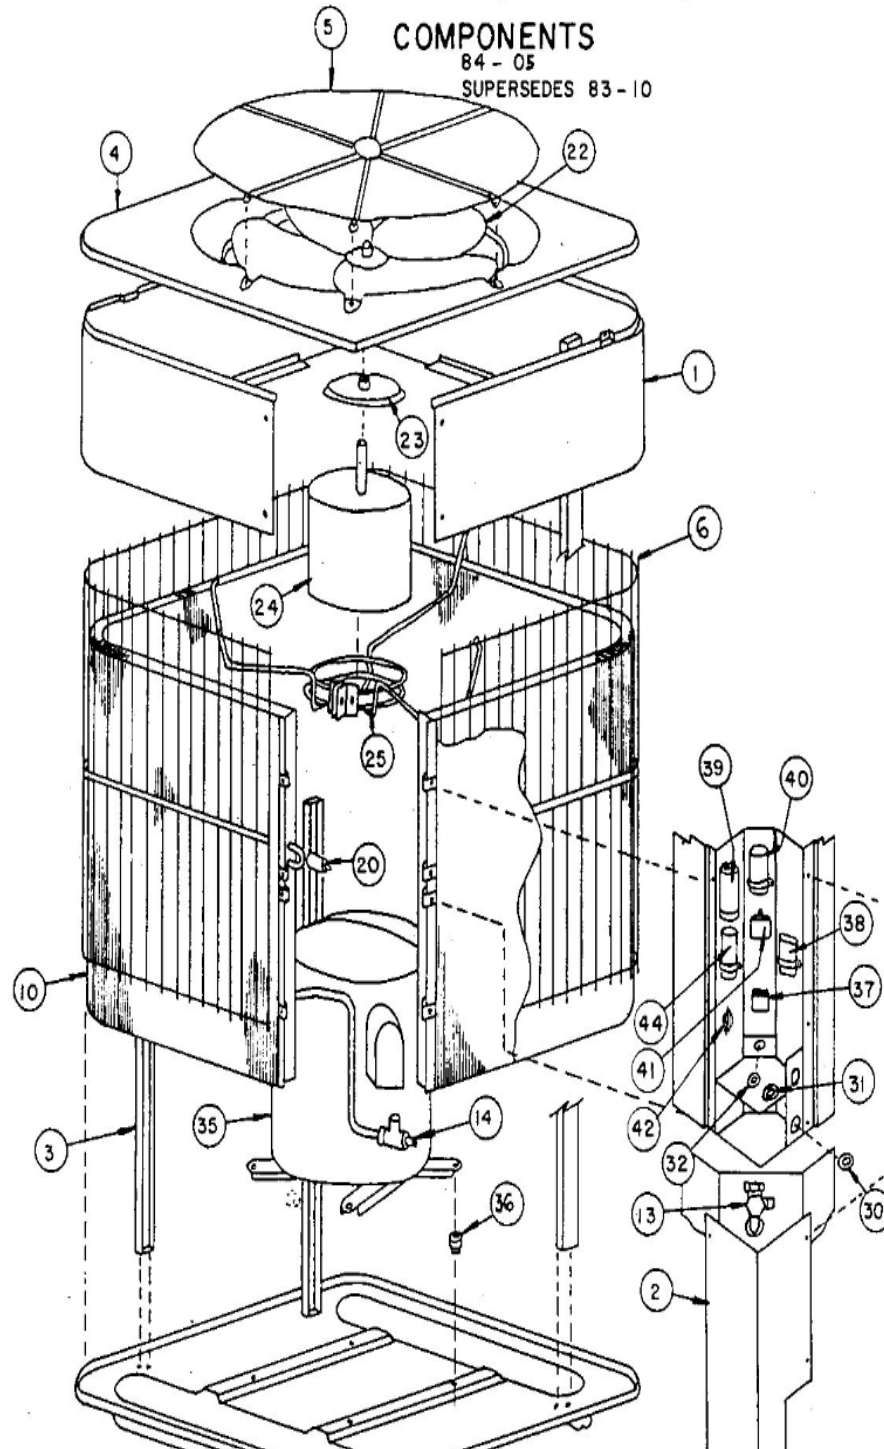

## COMPONENTS

84 - 05  
SUPERSEDES 83 - 10

Revision Number - 8P

## CABINET PARTS

Callout	Name	Quantity	Description
1	PANEL-TOP WRAPPER Cat #: TC-31919 Model/Part #: TC-31919	1	PANEL-TOP WRAPPER
2	COVER-CONTROL BOX Cat #: 20H29 Model/Part #: TC-31918	1	COVER-CONTROL BOX
3	SUPPORT-COIL Cat #: 80G85 Model/Part #: LB-54413D	3	WITH MOUNTING TAB
4	PANEL-TOP Cat #: 37F96 Model/Part #: LB-51050AA	1	PANEL-TOP
5	GUARD-FAN Cat #: 96C33 Model/Part #: 96C3301	1	GRILL
6	GUARD-OUTDOOR COIL Cat #: 20H13 Model/Part #: TC-30340-2	1	GUARD-OUTDOOR COIL

## CONTROL PANEL PARTS

Callout	Name	Quantity	Description
	CLIP Cat #: P-8-5720 Model/Part #: P-8-5720	1	CLIP
32	BUSHING-SNAP Cat #: 57C55 Model/Part #: P-8-8920	1	BUSHING, SNAP 1-1/8in.ID X 1-1/2in.P/H
37	CONTACTOR Cat #: 65C69 Model/Part #: 65C6901	1	CONTACTOR-1 POLE, 25A
39	CAPACITOR-FAN&RUN Cat #: 53H27 Model/Part #: 53H27	1	35 + 5 MFD 440 VAC