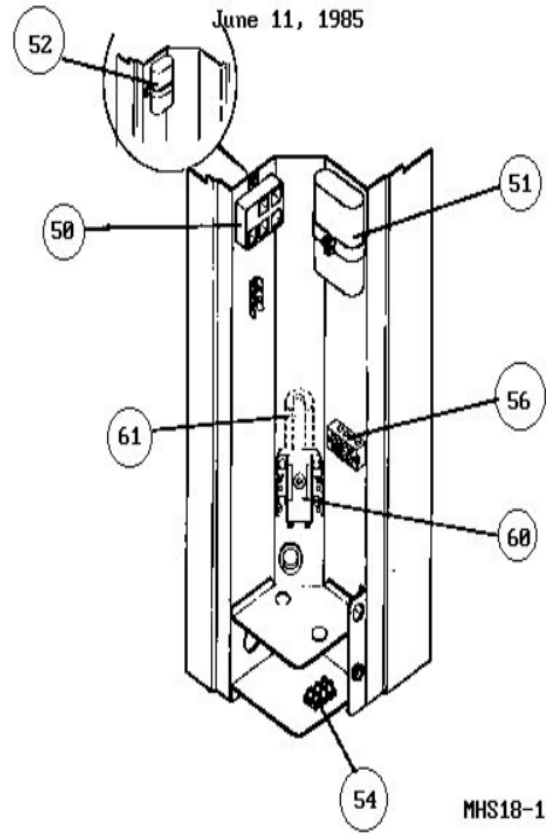

HS18 SERIES
JUNE 11, 1985

HS18-141-460 Control Box

International
June 11, 1985

Revision Number - 3

*OPTIONAL PARTS-FIELD INSTALLED

Callout	Name	Quantity	Description
	TEE Cat #: 87071 Model/Part #: P-8-10569	1	SCHRADER DEPRESSOR
	NUT Cat #: 59498 Model/Part #: P-8-1218	2	FLARE
	CAP-SEAL Cat #: 58114 Model/Part #: P-8-3187	1	CAP, BRASS
	FITTING Cat #: 59784 Model/Part #: P-8-4934	1	STRAIN RELIEF
	SWITCH-LO PRESS Cat #: 68493 Model/Part #: P-8-6383	1	"IN 285PSIG,OUT 140PSIG"
LB KIT	LOW AMBIENT KIT Cat #: 24H77 Model/Part #: LB-57113BC	1	LOW AMBIENT KIT

CABINET PARTS

Callout	Name	Quantity	Description
	GUARD-OUTDOOR COIL Cat #: 25F00 Model/Part #: 25F0001	1	GUARD-COND COIL FLAT
	BASE Cat #: 19J25 Model/Part #: LB-76520DC	1	CONDENSER
1	PANEL Cat #: LB-48082A Model/Part #: LB-48082A	1	TOP WRAPPER
1	PANEL Cat #: 83F46 Model/Part #: LB-51049A	1	TOP WRAPPER(INTL ONLY-LIGHT)
1	PANEL Cat #: 51J51 Model/Part #: LB-85799	1	TOP WRAPPER(DARK)
2	COVER-CONTROL BOX Cat #: 26F25 Model/Part #: LB-48474C	1	COVER-BOX
2	COVER-CONTROL BOX	1	(INTL ONLY)