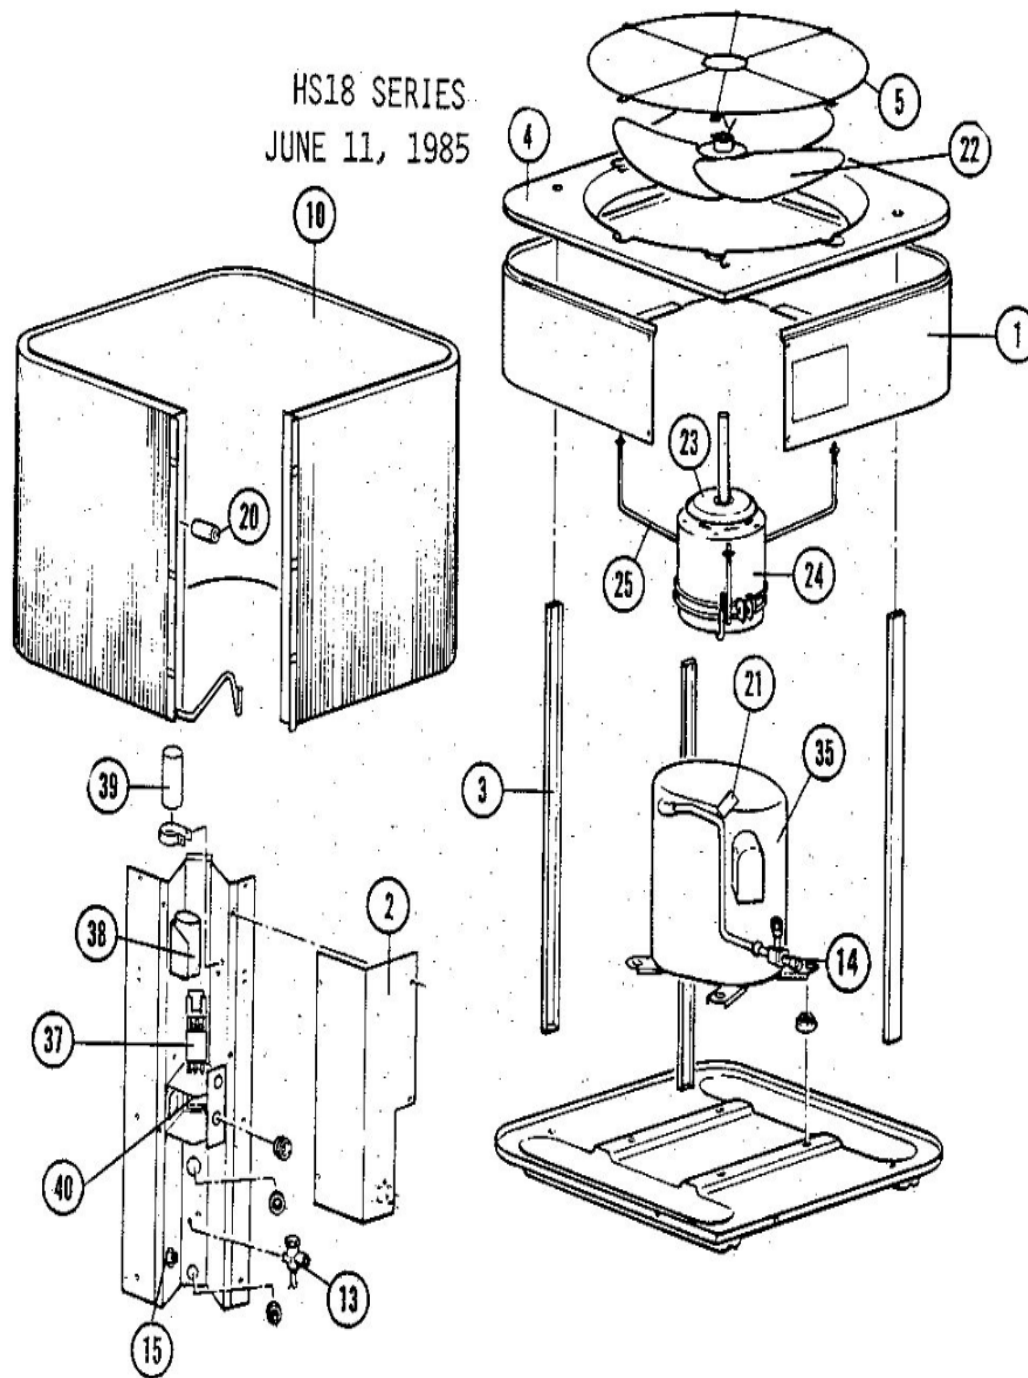

HS18 SERIES
JUNE 11, 1985

HS18-141-460 Control Box

International
June 11, 1985

Revision Number - 3

*OPTIONAL PARTS-FIELD INSTALLED

Callout	Name	Quantity	Description
	TEE Cat #: 87071 Model/Part #: P-8-10569	1	SCHRADER DEPRESSOR
	NUT Cat #: 59498 Model/Part #: P-8-1218	2	FLARE
	CAP-SEAL Cat #: 58114 Model/Part #: P-8-3187	1	CAP, BRASS
	FITTING Cat #: 59784 Model/Part #: P-8-4934	1	STRAIN RELIEF
	SWITCH-LO PRESS Cat #: 68493 Model/Part #: P-8-6383	1	"IN 285PSIG,OUT 140PSIG"
LB KIT	LOW AMBIENT KIT Cat #: 24H77 Model/Part #: LB-57113BC	1	LOW AMBIENT KIT

CABINET PARTS

Callout	Name	Quantity	Description
	GUARD-OUTDOOR COIL Cat #: 25F00 Model/Part #: 25F0001	1	GUARD-COND COIL FLAT
	BASE Cat #: 19J25 Model/Part #: LB-76520DC	1	CONDENSER
1	PANEL Cat #: LB-48082A Model/Part #: LB-48082A	1	TOP WRAPPER
1	PANEL Cat #: 83F46 Model/Part #: LB-51049A	1	TOP WRAPPER(INTL ONLY-LIGHT)
1	PANEL Cat #: 51J51 Model/Part #: LB-85799	1	TOP WRAPPER(DARK)
2	COVER-CONTROL BOX Cat #: 26F25 Model/Part #: LB-48474C	1	COVER-BOX
2	COVER-CONTROL BOX	1	(INTL ONLY)

Callout	Name	Quantity	Description
	Cat #: 88F08 Model/Part #: LB-50738C		
3	SUPPORT-COIL Cat #: 13G26 Model/Part #: LB-48471C	3	SUPT-COIL
4	PANEL-TOP Cat #: 66F77 Model/Part #: LB-51050A	1	(LIGHT)
4	PANEL-TOP Cat #: 51J42 Model/Part #: LB-85797	1	(DARK)
5	GUARD-FAN Cat #: 96C33 Model/Part #: 96C3301	1	GRILL