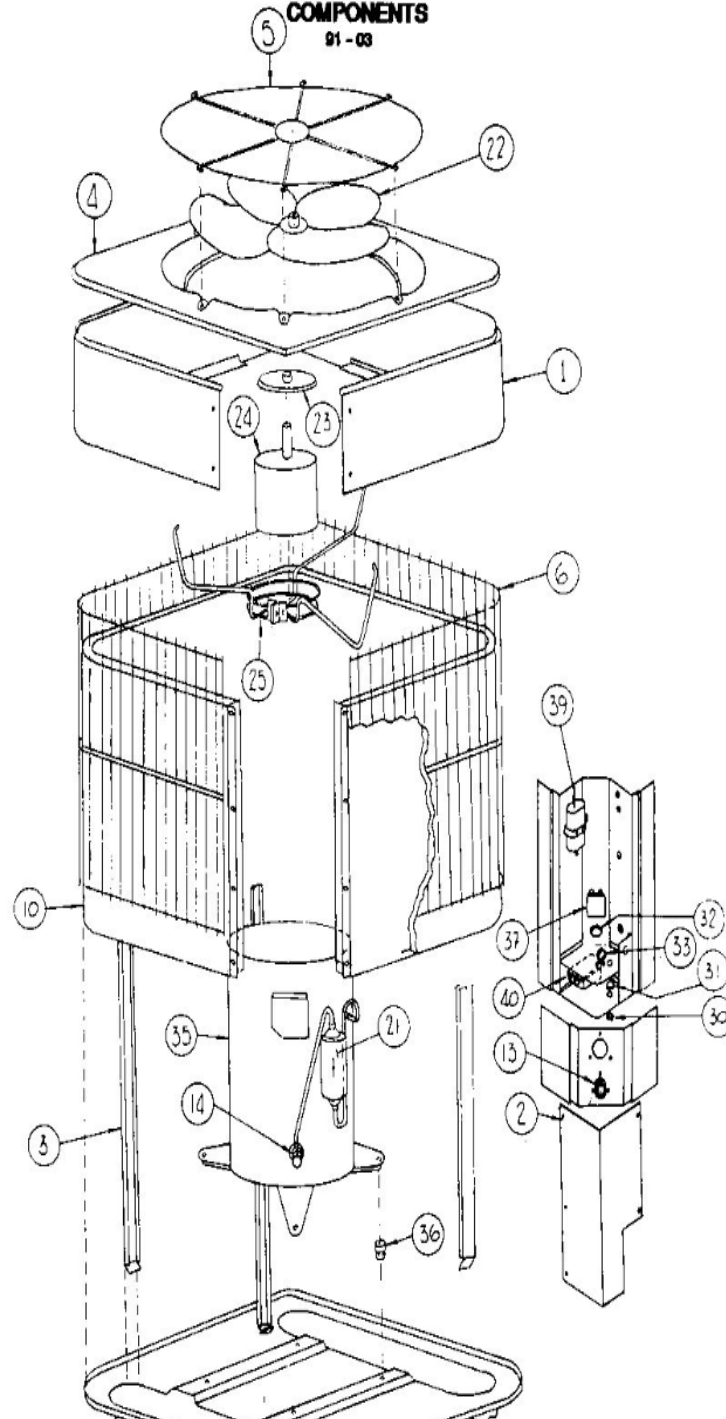

HS18QC SERIES (CANADIAN)

COMPONENTS

91-03

Revision Number - 2

CABINET PARTS

Callout	Name	Quantity	Description
1	PANEL-TOP WRAPPER Cat #: TC-32940-1 Model/Part #: TC-32940-1	1	PANEL-TOP WRAPPER(CAN QC)
2	COVER-CONTROL BOX Cat #: TC-32945-1 Model/Part #: TC-32945-1	1	COVER-CONTROL BOX(CAN QC)
3	SUPPORT-COIL Cat #: 13G26 Model/Part #: LB-48471C	3	SUPT-COIL (CAN QC)
4	PANEL-TOP Cat #: 50H43 Model/Part #: TC-32952-1	1	PANEL-TOP(CAN QC)
5	GUARD-FAN Cat #: 96C33 Model/Part #: 96C3301	1	GRILL (CAN QC)
6	GUARD-OUTDOOR COIL Cat #: 20H13 Model/Part #: TC-30340-2	1	GUARD-OUTDOOR COIL(CAN QC)

CONTROL PANEL PARTS

Callout	Name	Quantity	Description
	STRAINER Cat #: 66507 Model/Part #: P-8-707	1	STRAINER (CAN QC)
30	BUSHING-SNAP Cat #: 86065 Model/Part #: P-8-7102	1	"FOR 7/8" OPENING" (CAN QC)
31	BUSHING-SNAP Cat #: 86012 Model/Part #: P-8-7101	1	BUSHING, SNAP CAN QC)
32	BUSHING-SNAP Cat #: 57C55 Model/Part #: P-8-8920	1	BUSHING,SNAP 1-1/8in.ID X 1-1/2in.P/H(C)
33	TIE-WIRE Cat #: 27F19 Model/Part #: P-8-9799	1	WIRETIE, 7-3/4" TO 8-1/4"LONG PUSH IN(C)
36	GROMMET Cat #: P-8-7510 Model/Part #: P-8-7510	4	COMPRESSOR ISOLATOR(CAN QC)

Callout	Name	Quantity	Description
37	CONTACTOR Cat #: 65C69 Model/Part #: 65C6901	1	CONTACTOR-1 POLE , 25A (CAN QC)
39	CAPACITOR-RUN Cat #: 53H27 Model/Part #: 39H8101	1	35 + 5 MFD @ 370VAC (CAN QC)
40	CONTROL-TIMED OFF Cat #: 14H55 Model/Part #: LB-59600BA	1	TIME DELAY (CAN QC)