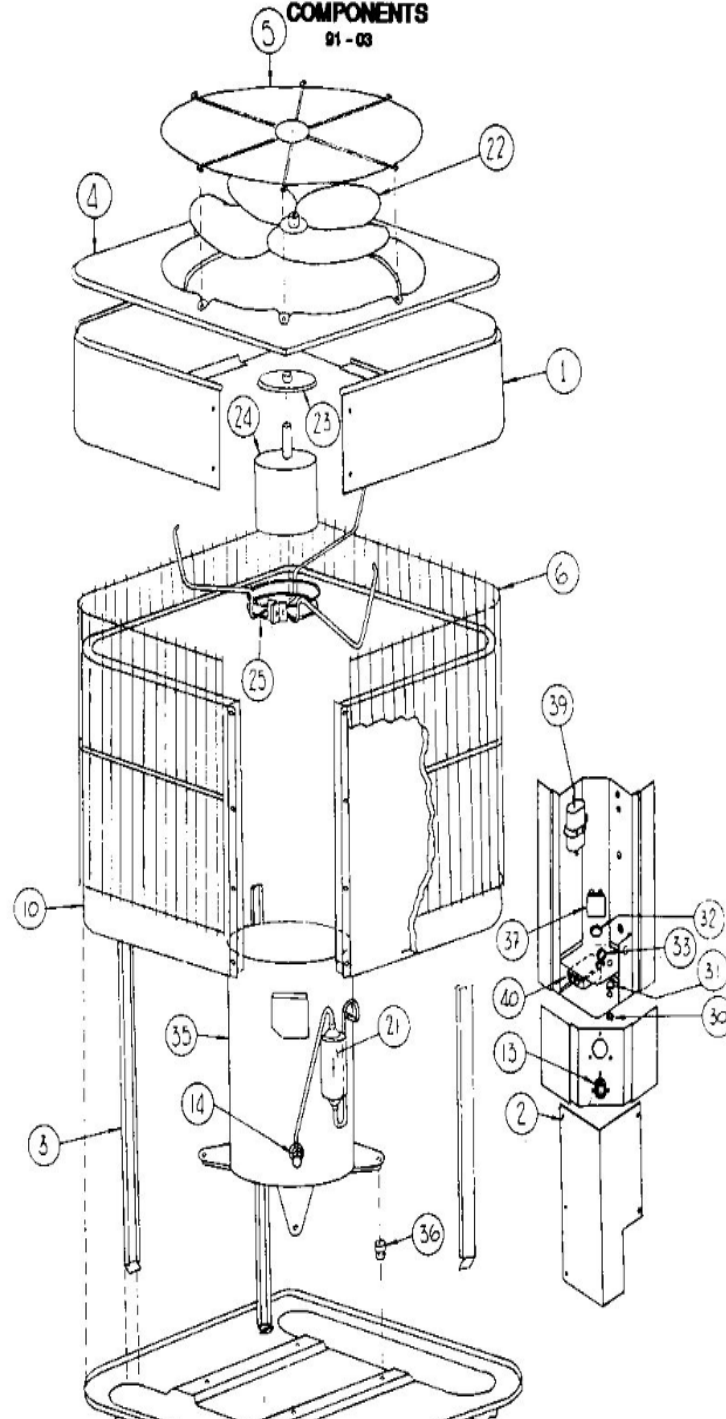

HS18QC SERIES (CANADIAN)
COMPONENTS
91-03

Revision Number - 1

CABINET PARTS

Callout	Name	Quantity	Description
1	PANEL-TOP WRAPPER Cat #: TC-32940-1 Model/Part #: TC-32940-1	1	PANEL-TOP WRAPPER(CAN QC)
2	COVER-CONTROL BOX Cat #: TC-32945-1 Model/Part #: TC-32945-1	1	COVER-CONTROL BOX(CAN QC)
3	SUPPORT-COIL Cat #: 13G26 Model/Part #: LB-48471C	3	SUPT-COIL (CAN QC)
4	PANEL-TOP Cat #: 50H43 Model/Part #: TC-32952-1	1	PANEL-TOP(CAN QC)
5	GUARD-FAN Cat #: 96C33 Model/Part #: 96C3301	1	GRILL (CAN QC)
6	GUARD-OUTDOOR COIL Cat #: 20H13 Model/Part #: TC-30340-2	1	GUARD-OUTDOOR COIL(CAN QC)

CONTROL PANEL PARTS

Callout	Name	Quantity	Description
	STRAINER Cat #: 66507 Model/Part #: P-8-707	1	STRAINER(CAN QC)
30	BUSHING-SNAP Cat #: 86065 Model/Part #: P-8-7102	1	"FOR 7/8" OPENING"(CAN QC)
31	BUSHING-SNAP Cat #: 86012 Model/Part #: P-8-7101	1	BUSHING, SNAP(CAN QC)
32	BUSHING-SNAP Cat #: 57C55 Model/Part #: P-8-8920	1	BUSHING,SNAP 1-1/8in.ID X 1-1/2in.P/H(C)
33	TIE-WIRE Cat #: 27F19 Model/Part #: P-8-9799	1	WIRETIE,7-3/4" TO 8-1/4" LONG PUSH IN(C)
36	GROMMET Cat #: P-8-7510 Model/Part #: P-8-7510	4	COMPRESSOR ISOLATOR(CAN QC)