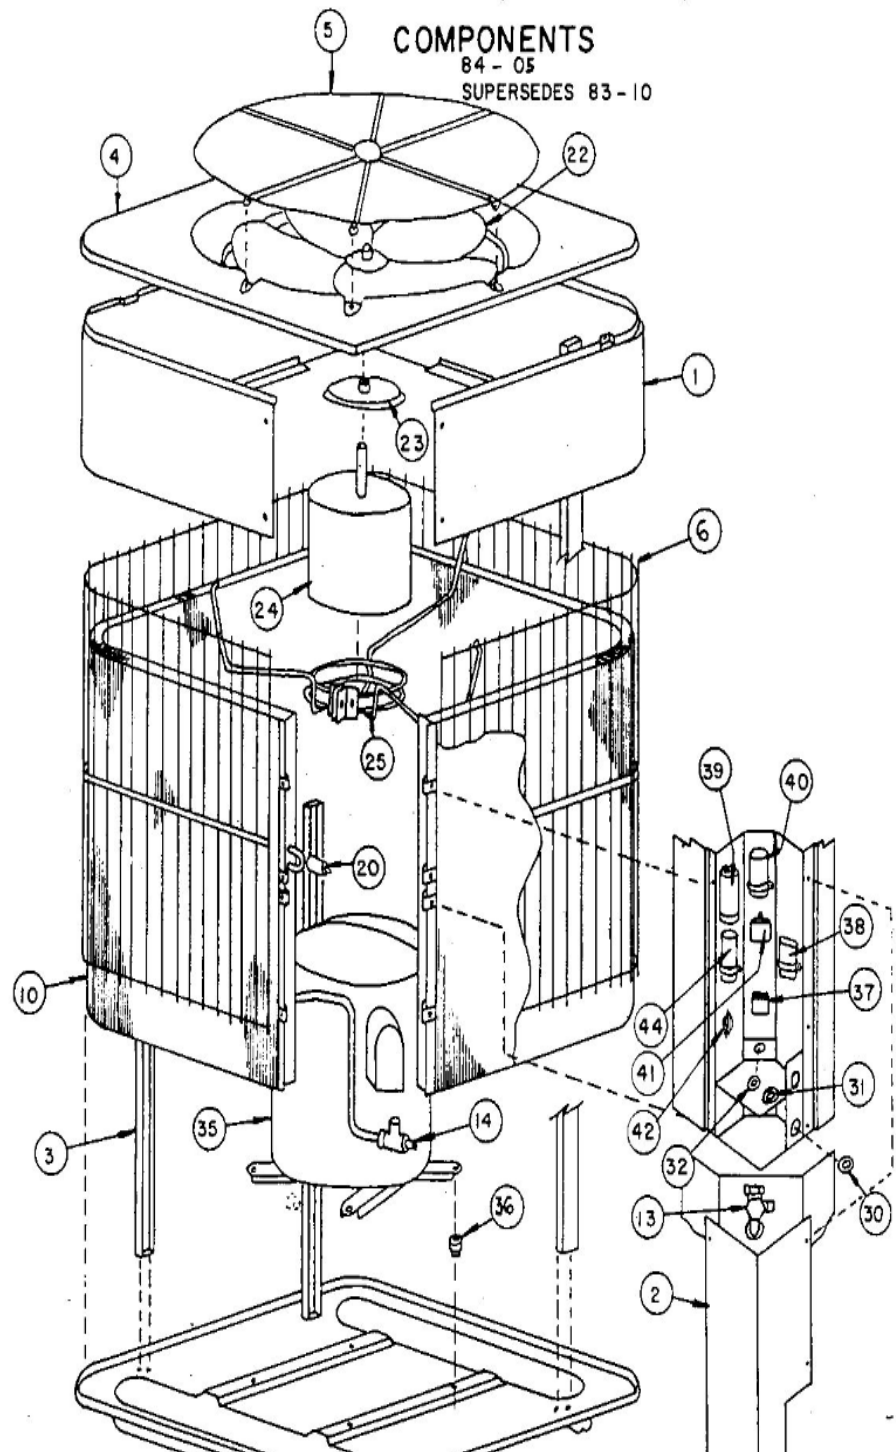

HS18 SERIES (CANADIAN)

COMPONENTS

84 - 05
SUPERSEDES 83 - 10

Revision Number - C8

CABINET PARTS

Callout	Name	Quantity	Description
1	PANEL-TOP WRAPPER Cat #: TC-31919 Model/Part #: TC-31919	1	PANEL-TOP WRAPPER
2	COVER-CONTROL BOX Cat #: 20H28 Model/Part #: TC-31917	1	COVER-CONTROL BOX
3	SUPPORT-COIL Cat #: 80G85 Model/Part #: LB-54413D	3	WITH MOUNTING TAB
3	SUPPORT-COIL Cat #: TC-30355-1 Model/Part #: TC-30355-1	3	WITH SCREWS
4	PANEL-TOP Cat #: 37F96 Model/Part #: LB-51050AA	1	PANEL-TOP
5	GUARD-FAN Cat #: 96C33 Model/Part #: 96C3301	1	GRILL
6	GUARD-OUTDOOR COIL Cat #: 20H88 Model/Part #: TC-30340-1	1	GUARD-OUTDOOR COIL

CONTROL PANEL PARTS

Callout	Name	Quantity	Description
	DRIER Cat #: 69H06 Model/Part #: 69H06	1	DRIER 8CI 3/8S
	CLIP Cat #: P-8-5720 Model/Part #: P-8-5720	1	CLIP
30	BUSHING-SNAP Cat #: 86065 Model/Part #: P-8-7102	1	"FOR 7/8" OPENING"
31	FITTING Cat #: 59784 Model/Part #: P-8-4934	1	FITTING-STRAIN REL.
32	BUSHING-SNAP Cat #: 57C55 Model/Part #: P-8-8920	1	BUSHING, SNAP 1- 1/8in.ID X 1- 1/2in.P/H
36	GROMMET	4	COMPRESSOR