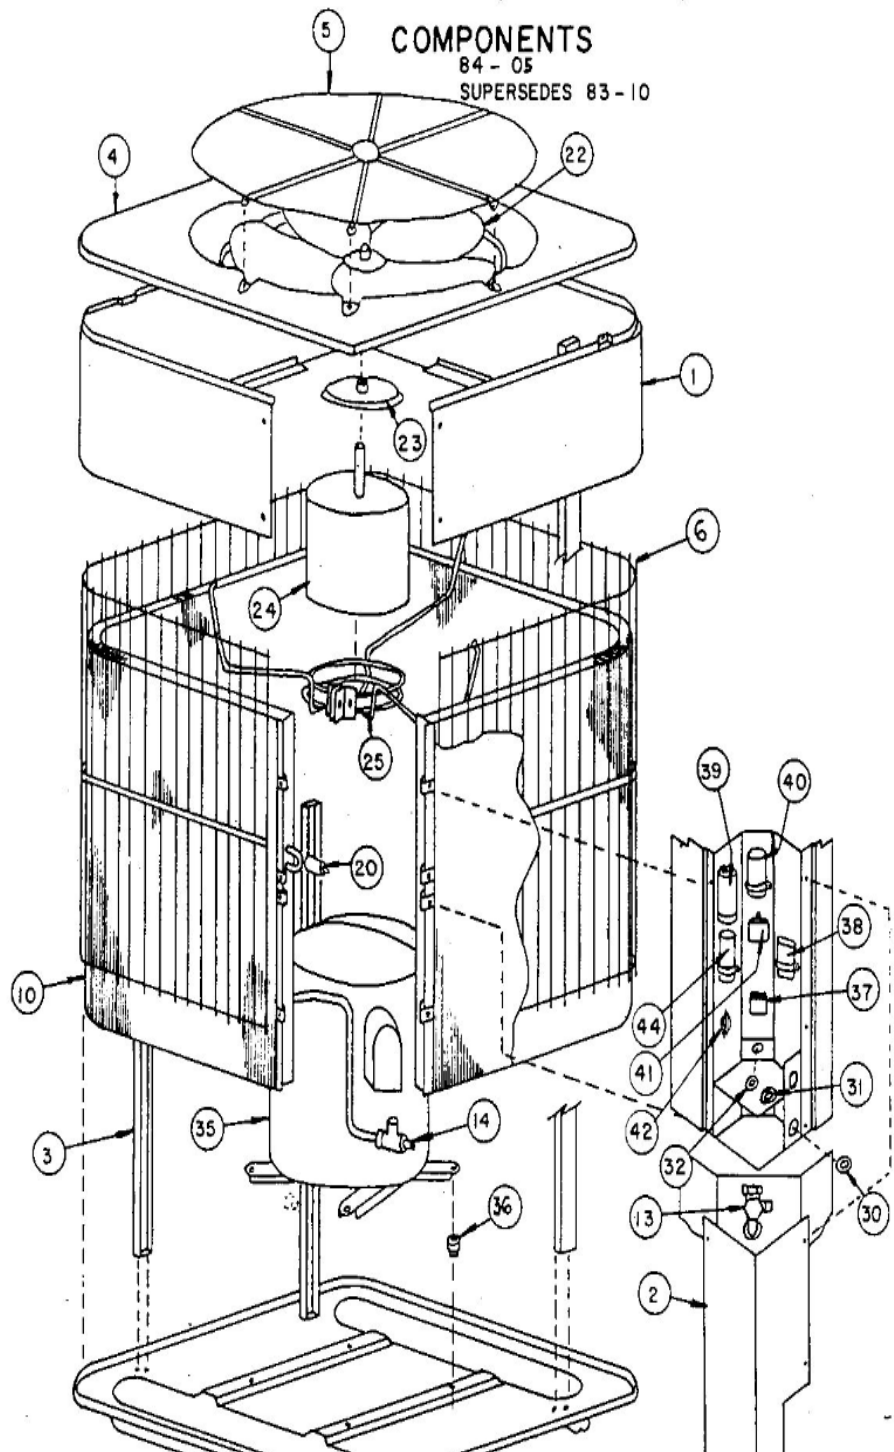

## COMPONENTS

84 - 05

SUPERSEDES 83 - 10

Revision Number - 9P

## CABINET PARTS

Callout	Name	Quantity	Description
1	PANEL-TOP WRAPPER Cat #: TC-31919 Model/Part #: TC-31919	1	PANEL-TOP WRAPPER
2	COVER-CONTROL BOX Cat #: 20H28 Model/Part #: TC-31917	1	COVER-CONTROL BOX
3	SUPPORT-COIL Cat #: 80G85 Model/Part #: LB-54413D	3	(USA) and (INTL)
3	SUPPORT-COIL Cat #: TC-30355-1 Model/Part #: TC-30355-1	3	WITH SCREWS
4	PANEL-TOP Cat #: 37F96 Model/Part #: LB-51050AA	1	PANEL-TOP
5	GUARD-FAN Cat #: 96C33 Model/Part #: 96C3301	1	GRILL
6	GUARD-OUTDOOR COIL Cat #: 20H88 Model/Part #: TC-30340-1	1	GUARD-OUTDOOR COIL

## CONTROL PANEL PARTS

Callout	Name	Quantity	Description
	DRIER Cat #: 69H06 Model/Part #: 69H06	1	DRIER 8CI 3/8S
	CLIP Cat #: P-8-5720 Model/Part #: P-8-5720	1	CLIP
30	BUSHING-SNAP Cat #: 86065 Model/Part #: P-8-7102	1	"FOR 7/8" OPENING"
31	FITTING Cat #: 59784 Model/Part #: P-8-4934	1	FITTING-STRAIN REL.
32	BUSHING-SNAP Cat #: 57C55 Model/Part #: P-8-8920	1	BUSHING, SNAP 1-1/8in.ID X 1-1/2in.P/H
35	COMPRESSOR	1	1 1/2 TON 208-