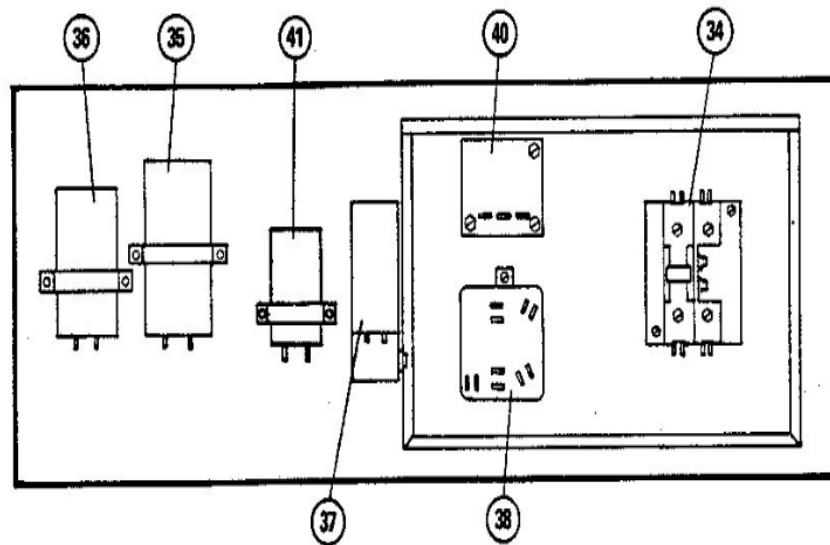

(DASH 4, 7, AND 8)