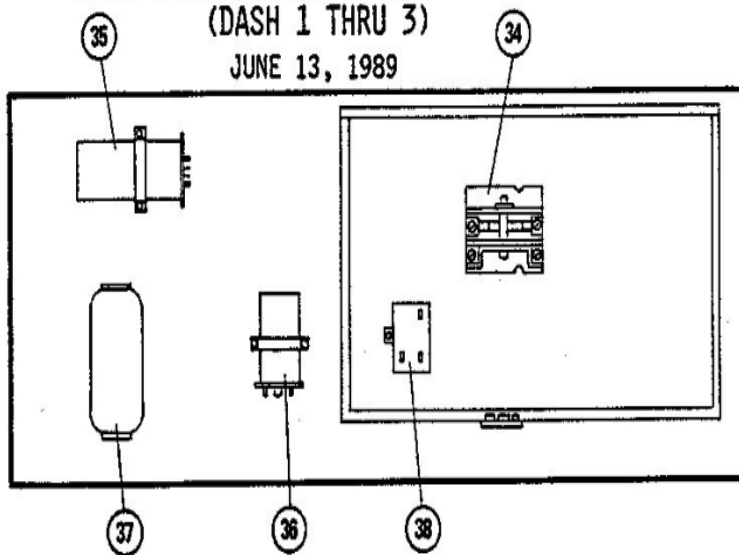

HS16 SERIES CONTROL PANEL PARTS

(DASH 1 THRU 3)

JUNE 13, 1989