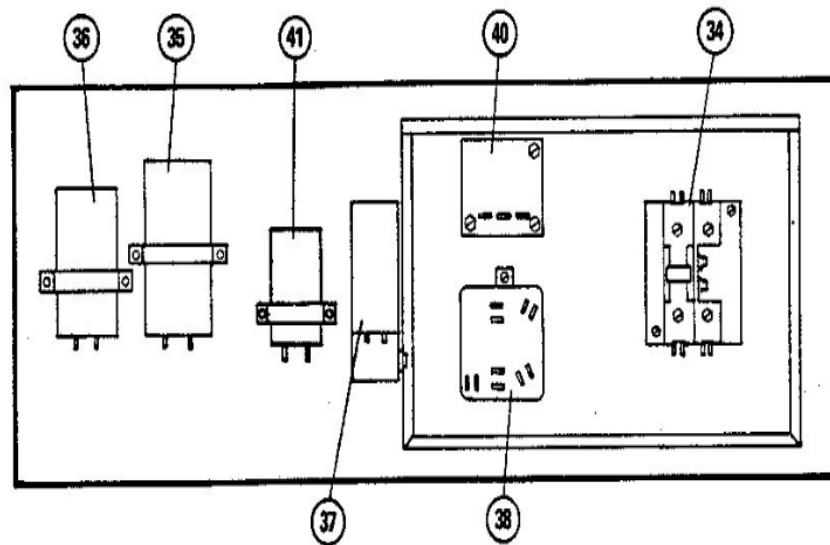

HS16 SERIES CONTROL PANEL PARTS

(DASH 1 THRU 3)

JUNE 13, 1989

(DASH 4, 7, AND 8)

Revision Number - 1

*OPTIONAL PARTS-FIELD INSTALLED

Callout	Name	Quantity	Description
	TEE Cat #: 87071 Model/Part #: P-8-10569	1	SCHRADER DEPRESSOR
	NUT Cat #: 59498 Model/Part #: P-8-1218	2	FLARE
	CAP-SEAL Cat #: 58114 Model/Part #: P-8-3187	1	CAP, BRASS
	FITTING Cat #: 59784 Model/Part #: P-8-4934	1	STRAIN RELIEF
	SWITCH-LO PRESS Cat #: 68493 Model/Part #: P-8-6383	1	"IN 285PSIG, OUT 140PSIG"

CABINET PARTS

Callout	Name	Quantity	Description
	BRACKET Cat #: LB-38797C Model/Part #: LB-38797C	2	COIL SUPPORT
1	PANEL Cat #: 95C82 Model/Part #: LB-80780B	1	PANEL-ACC
2	PANEL-TOP Cat #: 88A24 Model/Part #: LB-32467A	1	PANEL-TOP
3	GRILLE-DISCHARGE Cat #: 88A22 Model/Part #: LB-32598B	1	GRILLE, DISCHARGE
4	NUT Cat #: 66A03 Model/Part #: 66A0301	4	"RETAINING, DISCHARGE GRILLE"
5	GUARD-OUTDOOR COIL Cat #: LB-80784C Model/Part #: LB-80784C	1	GUARD-OUTDOOR COIL
6	POST-CORNER Cat #: 36A55 Model/Part #: LB-80236C	1	LEFT
7	POST-CORNER Cat #: 96C13 Model/Part #: LB-38486C	1	RIGHT

Callout	Name	Quantity	Description
8	COVER-CONTROL BOX Cat #: 63A24 Model/Part #: LB-80652C	1	COVER-BOX

CONTROL PANEL PARTS

Callout	Name	Quantity	Description
34	CONTACTOR Cat #: 65C69 Model/Part #: 65C6901	1	"SPST,24V"
35	CAPACITOR-RUN Cat #: 53H16 Model/Part #: 96C4701	1	"35MFD,370VAC"
36	CAPACITOR Cat #: 81A39 Model/Part #: 81A3901	1	"7MFD,370VAC"