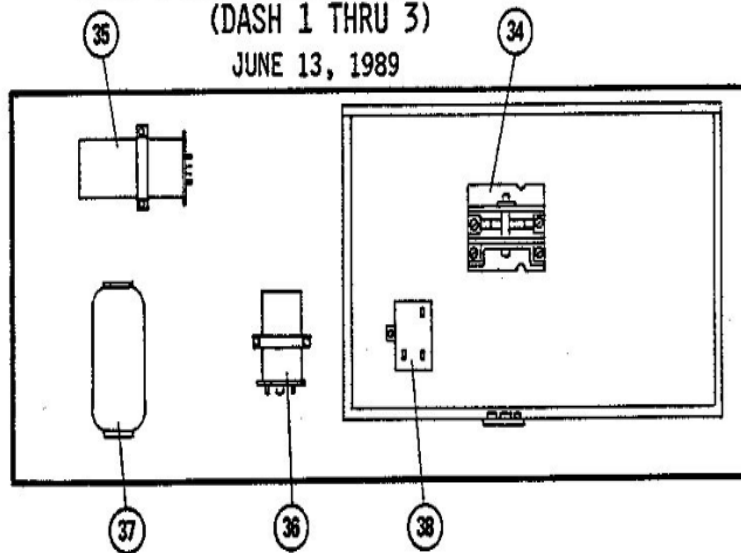

HS16 SERIES CONTROL PANEL PARTS

(DASH 1 THRU 3)

JUNE 13, 1989

(DASH 4, 7, AND 8)

Revision Number - 1

*OPTIONAL PARTS-FIELD INSTALLED

Callout	Name	Quantity	Description
	TEE Cat #: 87071 Model/Part #: P-8-10569	1	SCHRADER DEPRESSOR
	NUT Cat #: 59498 Model/Part #: P-8-1218	2	FLARE
	CAP-SEAL Cat #: 58114 Model/Part #: P-8-3187	1	CAP, BRASS
	FITTING Cat #: 59784 Model/Part #: P-8-4934	1	STRAIN RELIEF
	SWITCH-LO PRESS Cat #: 68493 Model/Part #: P-8-6383	1	"IN 285PSIG, OUT 140PSIG"

CABINET PARTS

Callout	Name	Quantity	Description
	BRACKET Cat #: LB-38797C Model/Part #: LB-38797C	2	COIL SUPPORT
1	PANEL Cat #: 95C82 Model/Part #: LB-80780B	1	PANEL-ACC
2	PANEL-TOP Cat #: 88A24 Model/Part #: LB-32467A	1	PANEL-TOP
3	GRILLE-DISCHARGE Cat #: 88A22 Model/Part #: LB-32598B	1	GRILLE, DISCHARGE
4	NUT Cat #: 66A03 Model/Part #: 66A0301	4	"RETAINING, DISCHARGE GRILLE"
5	GUARD-OUTDOOR COIL Cat #: LB-80784C Model/Part #: LB-80784C	1	GUARD-OUTDOOR COIL
6	POST-CORNER Cat #: 36A55 Model/Part #: LB-80236C	1	LEFT
7	POST-CORNER Cat #: 96C13 Model/Part #: LB-38486C	1	RIGHT