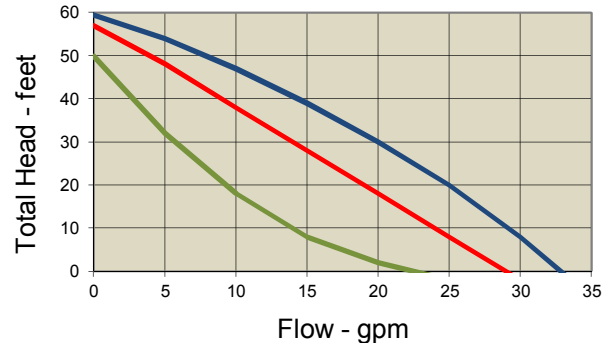

GFMW/OC 99-13 ISO

Specifications

Dimensions: 16" L x 11" W x 7 1/4" H

Center to Center: 5 3/4" (1" FPT)

Center to Wall: 2 1/4"

Electrical:

Single Phase 60 Hz 115 volt 1.8 amps

Single Phase 60 Hz 230 volt 0.9 amps

Weight:

27 lbs.

GFMW/OC 99-23 ISO

Specifications

Dimensions: 16" L x 11" W x 7 1/4" H

Center to Center: 5 3/4" (1" FPT)

Center to Wall: 2 1/4"

Electrical: