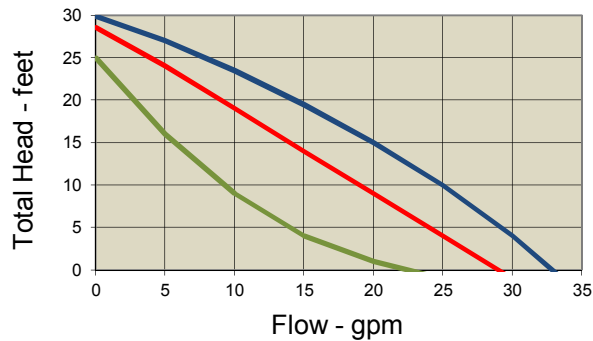

GFMW/OC 99-13 ISO

Specifications

Dimensions: 16" L x 11" W x 7 1/4" H

Center to Center: 5 3/4" (1" FPT)

Center to Wall: 2 1/4"

Electrical:

Single Phase 60 Hz 115 volt 1.8 amps

Single Phase 60 Hz 230 volt 0.9 amps

Weight:

27 lbs.

GFMW/OC 99-23 ISO

Specifications

Dimensions: 16" L x 11" W x 7 1/4" H

Center to Center: 5 3/4" (1" FPT)

Center to Wall: 2 1/4"

Electrical: