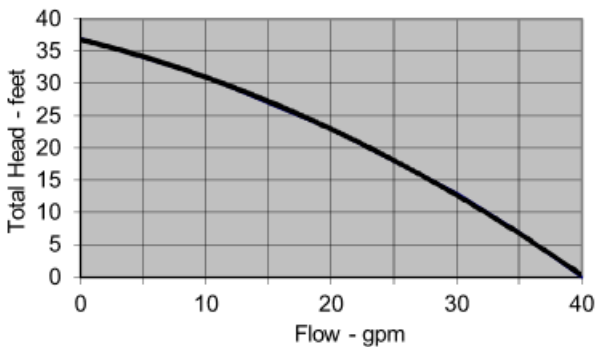

FLOWCENTER PRODUCTS

GFMBLK 116-1

Specifications

Dimensions: 14 3/4" L x 13 1/4" W x 7" H

Center to Center: 5 5/8" (1" FPT)

Center to Wall: 1 3/4"

Electrical:

Single Phase 60 Hz 115 volt 1.8 amps

Single Phase 60 Hz 230 volt 0.9 amps

Weight:

27 lbs.

GFMBLK 116-2

Specifications

Dimensions: 14 3/4" L x 13 1/4" W x 7" H

Center to Center: 5 5/8" (1" FPT)

Center to Wall: 1 3/4"