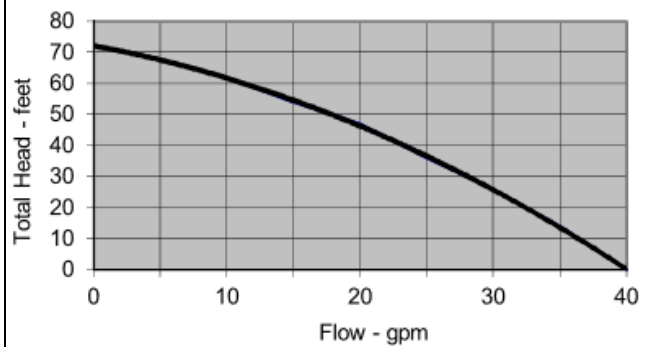

FLOWCENTER PRODUCTS

GFMBLK 116-1

Specifications

Dimensions: 14 3/4" L x 13 1/4" W x 7" H

Center to Center: 5 5/8" (1" FPT)

Center to Wall: 1 3/4"

Electrical:

Single Phase 60 Hz 115 volt 1.8 amps

Single Phase 60 Hz 230 volt 0.9 amps

Weight:

27 lbs.

GFMBLK 116-2

Specifications

Dimensions: 14 3/4" L x 13 1/4" W x 7" H

Center to Center: 5 5/8" (1" FPT)

Center to Wall: 1 3/4"