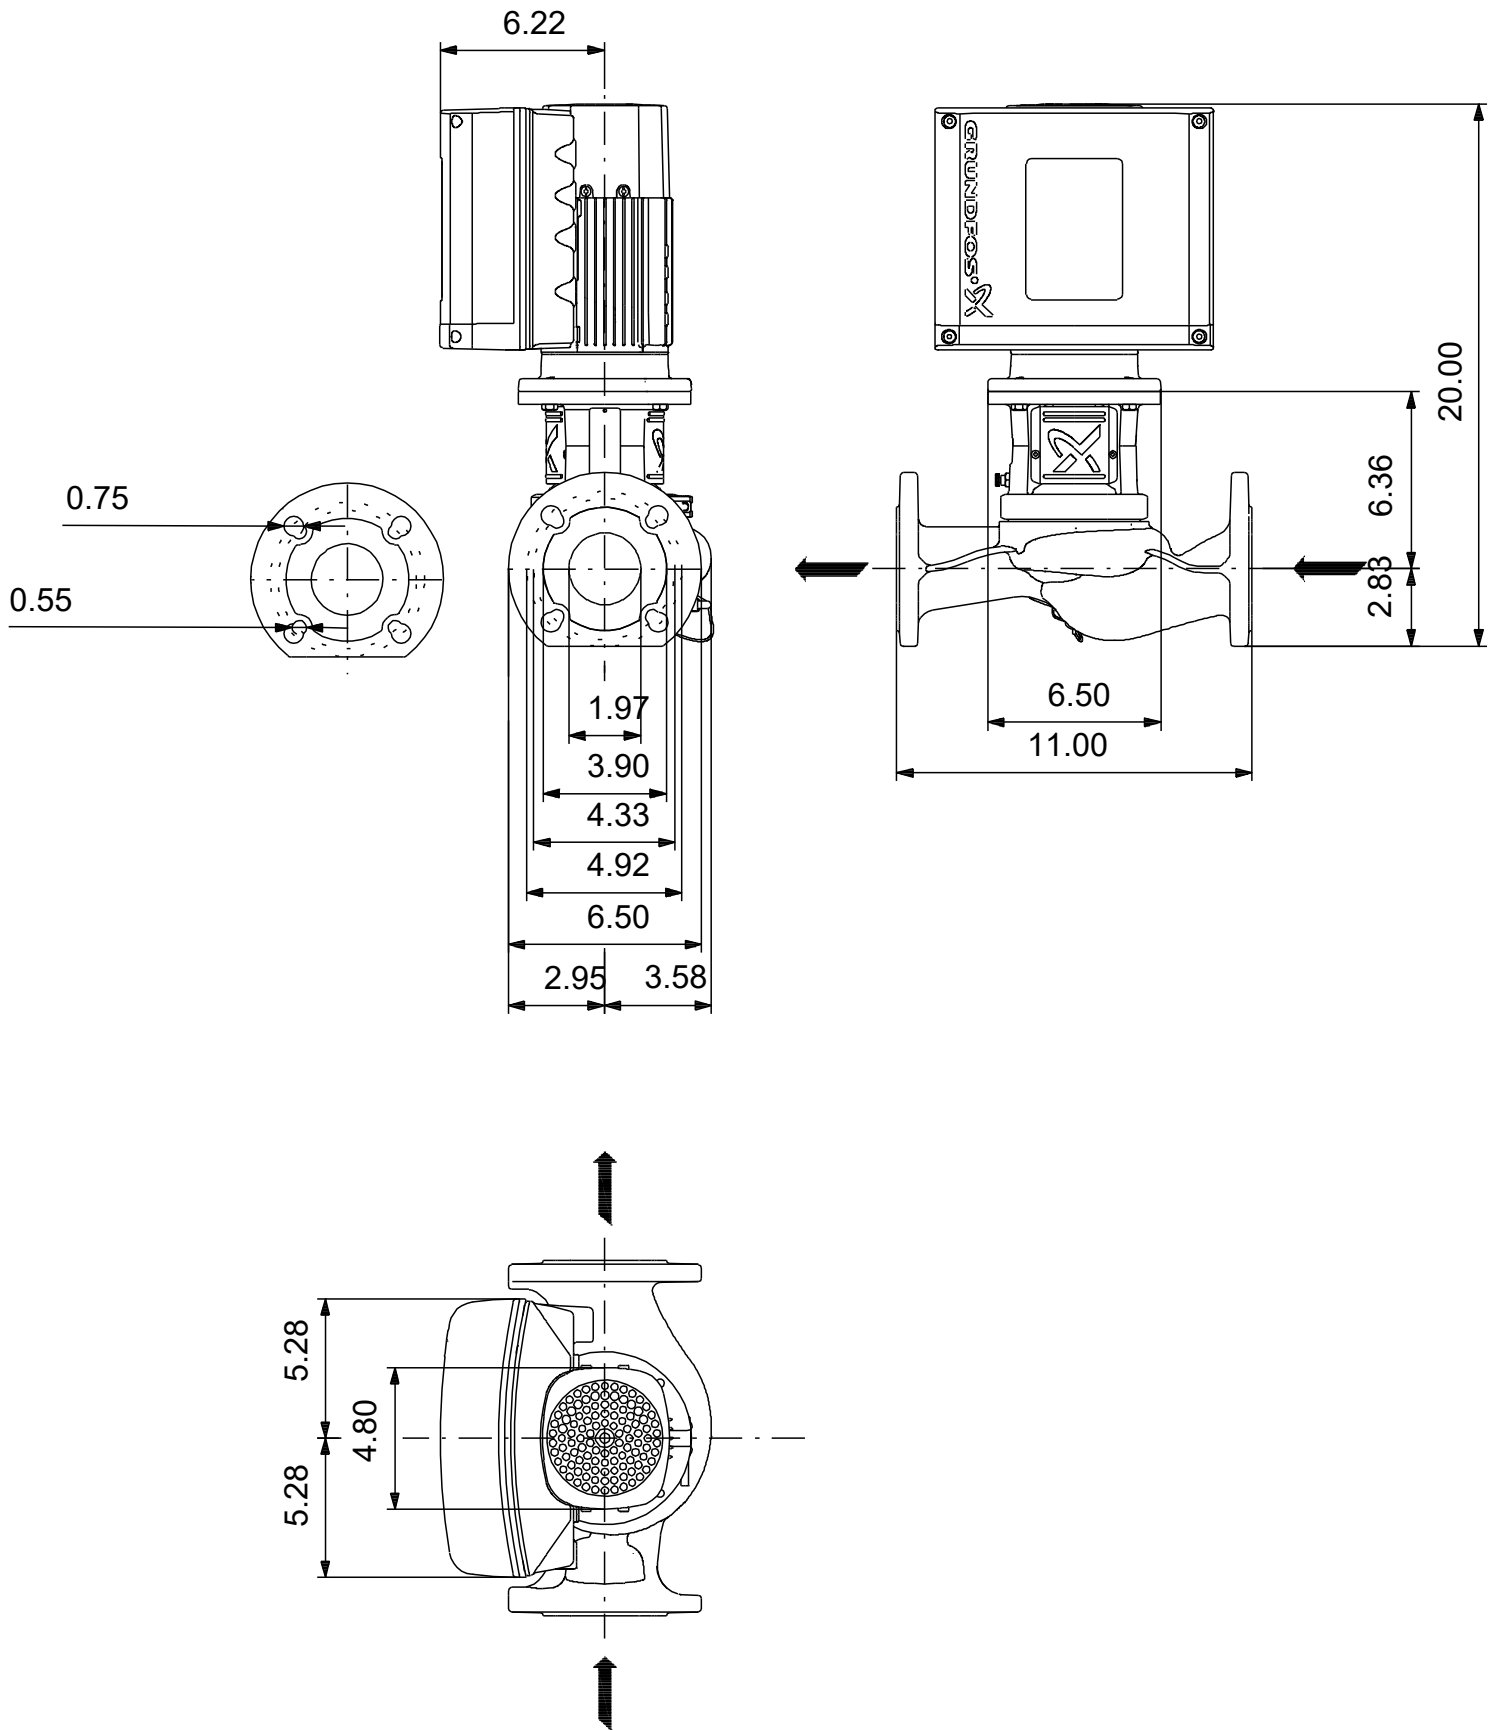

98819631 TPE3 50-240 S-A-G-A-BQQE-IYC 60 Hz

Note! All units are in [in] unless others are stated.
 Disclaimer: This simplified dimensional drawing does not show all details.