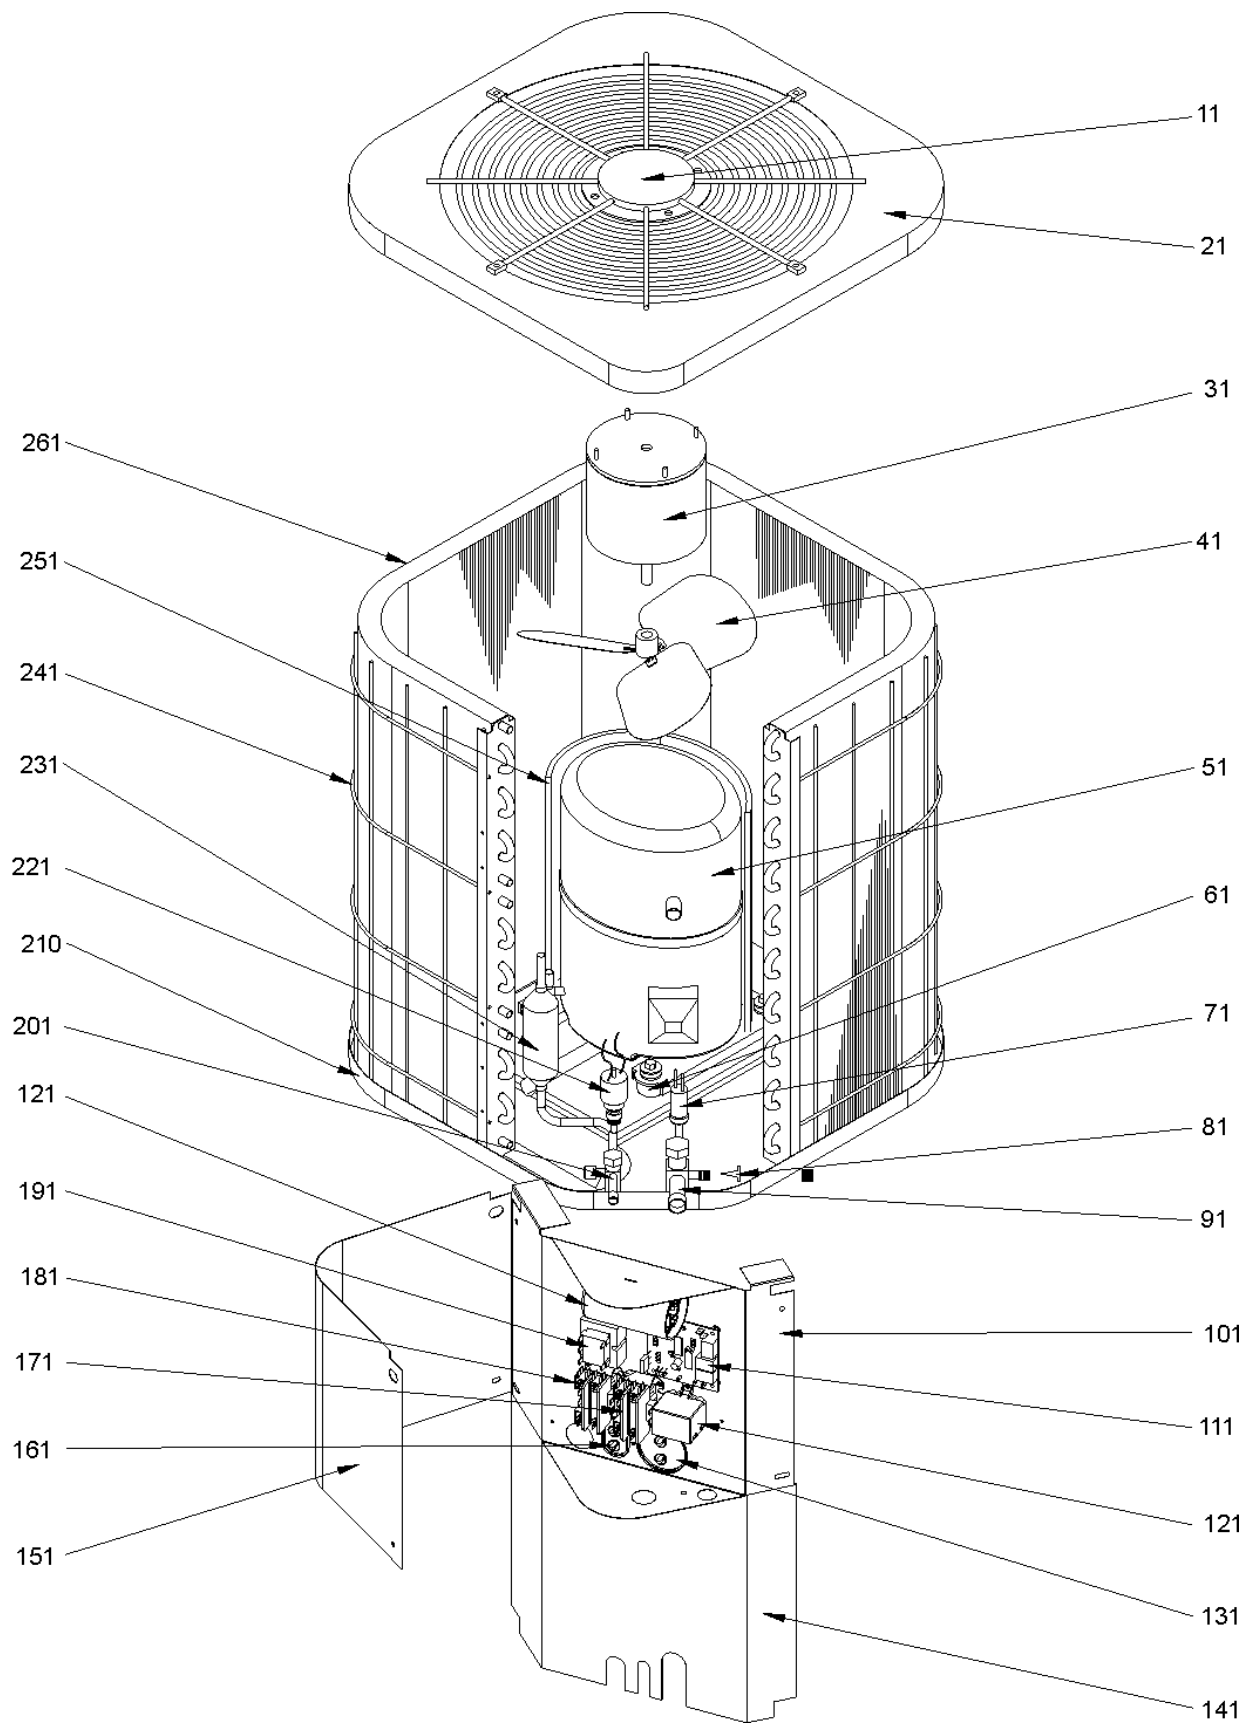

Replacement Parts List

Replacement Parts List

Ref. Part No:	No:	Description:	Ref. Part No:	No:	Description:
<i>Image 1:</i>			Expanded Model Nomenclature		
11	B1376916	FAN GRILLE GUARD 22"	M1 - CKTS30-1 M2 - CKTS36-1 M3 - CKTS48-1 M4 - CKTS60-1		
21	1779412P	TOP PANEL			
31	0131M00007PS	COND MOTOR 1/4 HP, 1 SP, 8 PL (M4)			
31	0131M00009PS	COND MOTOR 1/6 HP, 1 SP, 8 PL (M1, M2, M3)			
41	B1086750S	FAN BLADE 22", 3 BLADE, 24°			
51	B9266637A	COMPRESSOR #T26A464BBCA (M3)			
51	B9266638A	COMPRESSOR #T26A564BBCA (M4)			
51	B9266648A	COMPRESSOR #T27B264CBCA (M1)			
51	B9266649A	COMPRESSOR #T27B324CBCA (M2)			
61	B1339530	COMPRESSOR GROMMET (M1, M2)			
61	B1339533	COMPRESSOR GROMMET (M3, M4)			
71	B1360719	CUT-OUT SWITCH, LOW PRESSURE			
81	B1787000	VALVE CORE (QTY 2)			
91	B1282566	3/4" SERVICE VALVE (M1, M2)			
91	B12825167	7/8" SERVICE VALVE (M3, M4)			
101	1787625	CONTROL BOX			
111	B1226009	OUTDOOR CONTROL BOARD			
121	B945900	KICKSTART, KSTS243 (M1, M2)			
121	B945901	KICKSTART, KSTS324 (M3, M4)			
131	CAP350000440RTS	CAPACITOR 35/440V (M1)			
131	B94565602	CAPACITOR 50/440V (M2)			
131	B94565603	CAPACITOR 55/440V (M3, M4)			
141	1787709P	ACCESS PANEL 30" (M1, M2)			
141	1787718P	ACCESS PANEL 40" (M3, M4)			
151	1787624P	CONTROL BOX COVER			
161	CAP050000370VAS	CAPACITOR 5/370V			
171	CONT2P040024VS	CONTACTOR 40 AMP, 2P, 24V			
181	CONT2P025024VS	CONTACTOR 25 AMP, 2P, 24V			
191	B1141643	TRANSFORMER 208/230, 24V			
201	20163801S	3/8" SERVICE VALVE			
211	1787210P	FORMED BOTTOM PAN			
221	B1360713	CUT-OUT SWITCH, HIGH PRESSURE			
231	B1219212	SINGLE-FLOW FILTER DRIER, STEEL (M1, M2)			
231	B1219225	SINGLE-FLOW FILTER DRIER, STEEL (M3, M4)			
241	B1259630	INLET GRILLE 30" (M1, M2)			
241	B1259640	INLET GRILLE 40" (M3, M4)			
251	B1488802	COMPRESSOR BLANKET (M1, M2)			
251	B1488800	COMPRESSOR SOUND BLANKET (M3, M4)			
261	1262110	TUBING ASSY, COND COIL (M1, M2)			
261	1264942	TUBING ASSY, COND COIL (TOP) (20" X 84") (M3, M4)			
		DUAL COND COIL- FOR COMPLETE ASSY, ORDER TOP AND BOTTOM COILS			
261	1262112	TUBING ASSY, COND COIL (BOTTOM) (20" X 84") (M3, M4)			
		DUAL COND COIL- FOR COMPLETE ASSY, ORDER TOP AND BOTTOM COILS