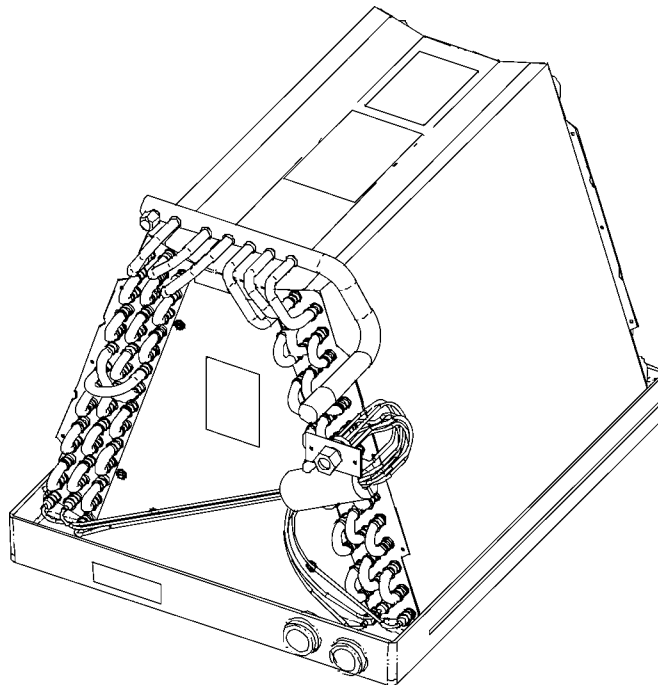

REPAIR PARTS

CAUF 13 SEER Uncased Evaporator Coils

CAUF1824A6AA
CAUF1824B6AA
CAUF1824C6AA
CAUF3030A6AA
CAUF3030B6AA
CAUF3030C6AA
CAUF3030D6AA
CAUF3131B6AA
CAUF3131C6AA
CAUF3636A6AA
CAUF3636B6AA
CAUF3636C6AA
CAUF3636D6AA
CAUF3642C6AA
CAUF3642D6AA
CAUF4860C6AA
CAUF4860D6AA

Goodman Manufacturing Company, L.P.
5151 San Felipe, Suite 500
Houston, TX 77056

www.goodmanmfg.com www.amana-hac.com

RP-377C
June 2007

Important Information

Index

Functional Parts List	3
Illustration and Parts	4 - 5

Views shown are for parts illustrations only, not servicing procedures

Rev. C: Corrected drain pan part number.s

Text Codes:

AR - As Required

NA - Not Available

NS - Not Shown

00000000 - See Note

QTY - Quantity Example (QTY 3) (If Quantity not shown, Quantity = 1)