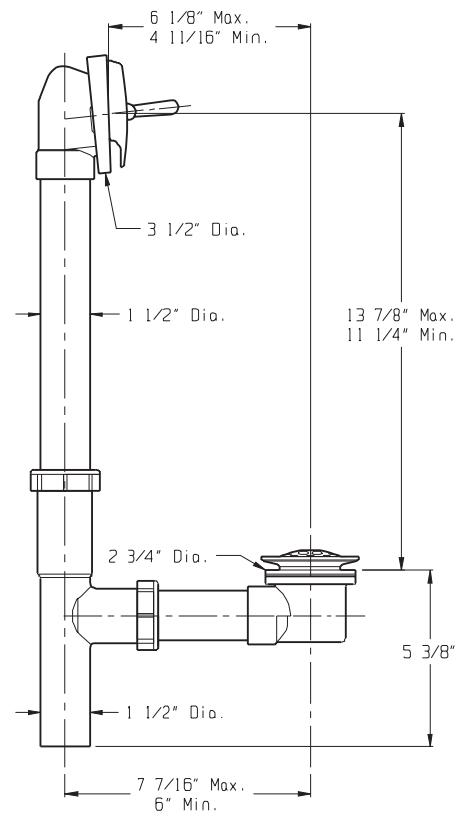

**Features:**

- Fits most tubs 14" to 16" high
- 1-1/2" plastic tubing in PVC
- Patented adjustable self-retaining rubber head gasket
- Patented pre-adjustable linkage
- Cast brass shoe plug
- Extra long plunger stroke
- Lubricated cast brass plunger
- Chrome plated stamped brass domed strainer
- Heavy duty, highly polished face plate
- Partially assembled in carton
- Compartmentalized packaging
- Available in Chrome, Polished Brass, White, Biscuit and Brushed Nickel

**Catalog Numbers:**

- 41-510** PVC (Chrome)
- 81-517** PVC (Polished Brass)

**Prefixes Available:**

None

**Suffixes Available**

None

**41-510** Shown

Job Name	
Date	
Model Specified	
Quantity	
Customer	
Contractor	
Architect/engineer	