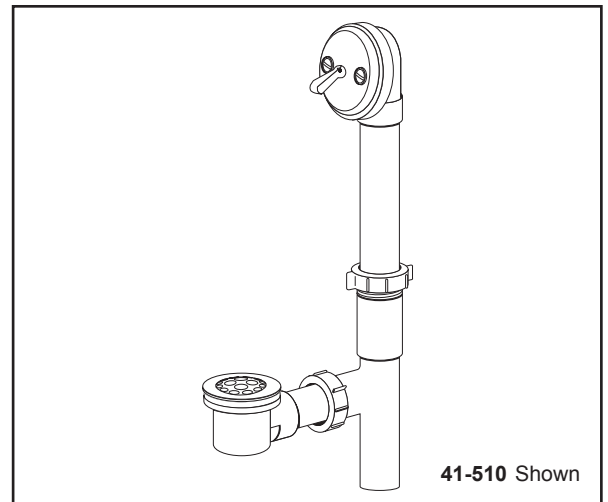

**Features:**

- Fits most tubs 14" to 16" high
- 1-1/2" plastic tubing in PVC
- Patented adjustable self-retaining rubber head gasket
- Patented pre-adjustable linkage
- Cast brass shoe plug
- Extra long plunger stroke
- Lubricated cast brass plunger
- Chrome plated stamped brass domed strainer
- Heavy duty, highly polished face plate
- Partially assembled in carton
- Compartmentalized packaging
- Available in Chrome, Polished Brass, White, Biscuit and Brushed Nickel

**Catalog Numbers:**

- 41-510** PVC (Chrome)
- 81-517** PVC (Polished Brass)

**Prefixes Available:**

None

**Suffixes Available**

None

**41-510** Shown

Job Name	
Date	
Model Specified	
Quantity	
Customer	
Contractor	
Architect/engineer	