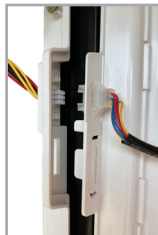

Hinged Door Safety
Shutoff Switch

- Drain Spout Can Be Removed for Cleaning
- Simply Slide Out

◀ Learn More

General Filters
Inc.

43800 Grand River Avenue Novi, Michigan 48375 Toll Free: (866) 476-5101 www.generalaire.com