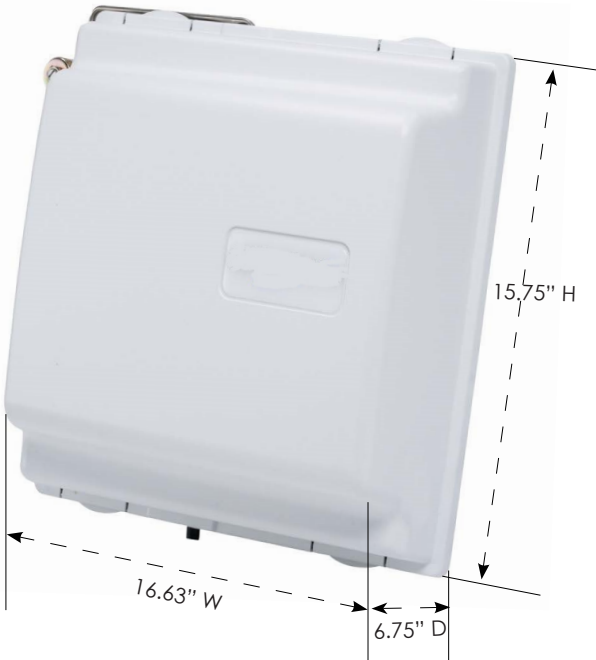

19 GPD Fan-Assist Evaporative Humidifier Model Residential Whole-House

Spec Sheet

19 GPD FAN ASSIT	
Type	Fan-Assist Evaporative Humidifier
GPD (Based on 120° F Plenum Temperature)	19
Dimensions (Inches; HxWxD)	15.75 x 16.63 x 6.75
Weight (Pounds)	10.4
Fan dB	48
Replacement Vapor Pad®	Size 35
Home Size (Square Feet)	Up To 4,400
Installation	For Maximum Humidity Output, Install on the Vertical Supply Plenum
Plenum Opening (Inches; HxW)	12.13 x 12.63
Pallet Quantity	30
Cabinet Construction	UV-Stable Automotive Grade Plastic
Humidistat	GFX5
Voltage (Volts)	120
Warranty (Years)	5
In The Box	Humidifier, Humidistat, Solenoid Valve, Vapor Pad®, Installation Instructions, Mounting Template, Parts Kit With Push-to-Connect Valve.

Patent Pending

Contractor Friendly

Accessories

The Hinged Cover Means Not Having To Lift A Heavy Fan and Motor to Change the Vapor Pad.

Designed & Assembled
in USA

19 GPD Fan-Assist Evaporative Humidifier Model Residential Whole-House

Spec Sheet

19 GPD Fan-Assist Evaporative Humidifier Features:

- Patented design
- 19 GPD
- Removable, hinged door for easy maintenance
- Stainless steel water distribution tube for hot water supply
- Suitable for up to a 4,400 sq. ft. home
- Quiet Cross-Flow Fan
- Safety shut-off switch
- UV-stable automotive-grade plastic cover and chassis
- Low-profile space-saving design
- GFX5 digital automatic humidistat