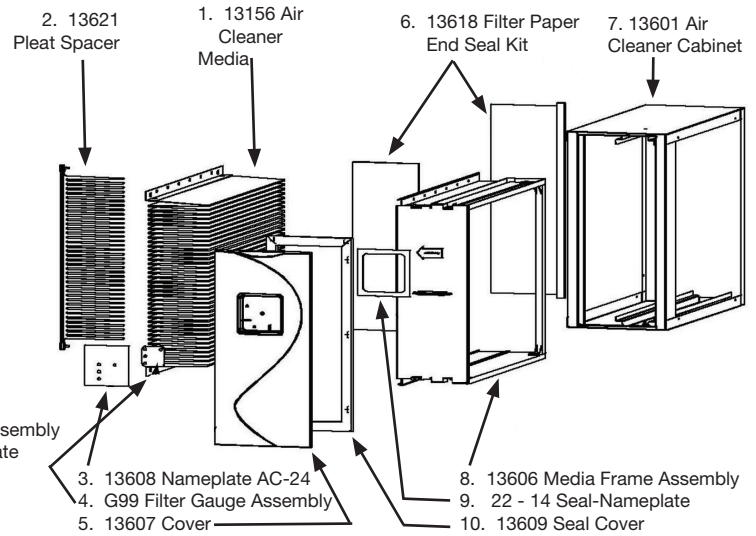

Model AC22

Model AC24

Air Cleaner Replacement Parts

Item	Qty. Req'd	GFI #	Part Description
1	1	4001	12758 MERV 11 Air Cleaner Media
2	6	4410	22 - 13 Pleat Spacer
3	1	4411	22 - 19 Nameplate AC22
4	1	4002	G99 Air Filter Gage Assembly
5	1	4413	22 - 6 Cover
6	1	4414	22 - 22 Filter Paper End Seal Kit
7	1	4415	22 - 1 Air Cleaner Cabinet
8	1	4416	22 - 7 Media Frame Assembly
9	1	4417	22 - 14 Seal - Nameplate
10	1	4418	22 - 18 Seal - Cover
Parts Not Shown			
	1	4122	GA102 Replacement Filter

Item	Qty. Req'd	GFI #	Part Description
1	1	4051	401 - 13156 MERV 11 Expandable Media
2	6	4420	13621 Pleat Spacer
3	1	4421	13608 Nameplate AC24
4	1	4002	G99 Filter Gauge Assembly
5	1	4423	13607 Cover
6	1	4425	13618 Filter Paper End Seal Kit
7	1	4426	13601 Air Cleaner Cabinet
8	1	4427	13606 Media Frame Assembly
9	1	4417	22 - 14 Seal - Nameplate
10	1	4428	13609 Seal - Cover
Parts Not Shown			
	1	4123	GA104 Replacement Filter