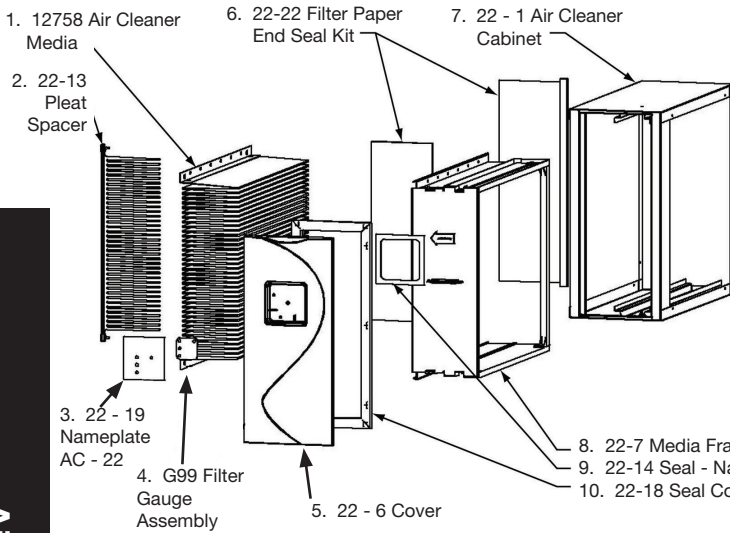

Model AC22

Model AC24

Air Cleaner Replacement Parts

Item	Qty. Req'd	GFI #	Part Description
1	1	4001	12758 MERV 11 Air Cleaner Media
2	6	4410	22 - 13 Pleat Spacer
3	1	4411	22 - 19 Nameplate AC22
4	1	4002	G99 Air Filter Gage Assembly
5	1	4413	22 - 6 Cover
6	1	4414	22 - 22 Filter Paper End Seal Kit
7	1	4415	22 - 1 Air Cleaner Cabinet
8	1	4416	22 - 7 Media Frame Assembly
9	1	4417	22 - 14 Seal - Nameplate
10	1	4418	22 - 18 Seal - Cover
Parts Not Shown			
	1	4122	GA102 Replacement Filter

Item	Qty. Req'd	GFI #	Part Description
1	1	4051	401 - 13156 MERV 11 Expandable Media
2	6	4420	13621 Pleat Spacer
3	1	4421	13608 Nameplate AC24
4	1	4002	G99 Filter Gauge Assembly
5	1	4423	13607 Cover
6	1	4425	13618 Filter Paper End Seal Kit
7	1	4426	13601 Air Cleaner Cabinet
8	1	4427	13606 Media Frame Assembly
9	1	4417	22 - 14 Seal - Nameplate
10	1	4428	13609 Seal - Cover
Parts Not Shown			
	1	4123	GA104 Replacement Filter