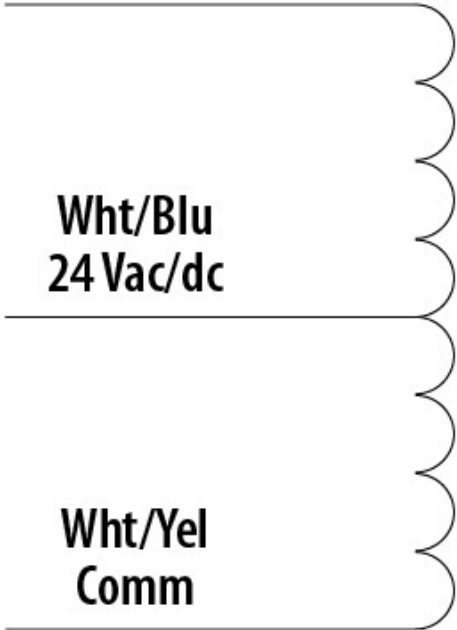

**Wht/Blk
120 Vac**

**Wht/Blu
24 Vac/dc**

**Wht/Yel
Comm**

**Blu
N/C**

**Yel
Comm**

**Org
N/O**