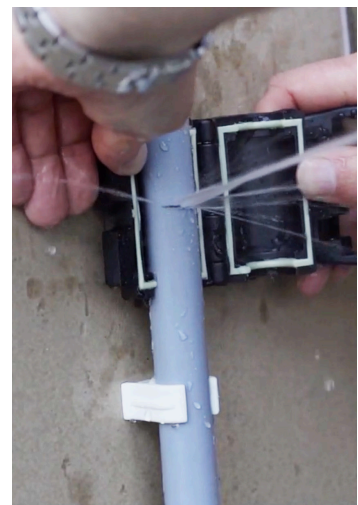

# STOP PIPE LEAKS IN SECONDS

The World's Fastest Pipe Repair™

WORKS ON:

METAL

- Suitable for metal, plastic & multi-layer pipes
- Can withstand up to 10 Bar/150 PSI
- Can accommodate some fittings and large splits
- Once fitted, the pipe can continue to function normally, hot or cold!