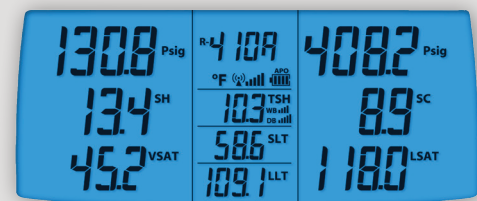

The newly designed SMAN460 and SMAN440 Digital Manifolds are more rugged than ever, and they display all the readings you need at once. View live superheat, target superheat, and subcooling with wireless measurements, to see how your charge is affecting the system in real-time.

Don't let close be good enough, dial in your systems with live wireless measurements.

- Measures:
  - 2 Pressures
  - 2 Temperatures
  - Vacuum in Microns (SMAN460)
- Calculates:
  - Superheat
  - Subcooling
  - Target Superheat
  - Vapor Saturation
  - Liquid Saturation
- 3/8" Vacuum Port for Faster Evacuations
- Communicates Wirelessly with Fieldpiece Wireless Instruments
- Expanded Temperature Tolerance to go from Freezers to Rooftops
- Large Screen with All Measurements in Clear Sight
- 45 Built in Refrigerants
- Easy Future Refrigerant Updates via Mini USB Cable (cable not included)

Mini USB Port to Quickly Update Refrigerants

4th 3/8" Vacuum Port and Bore for Faster Evacuations

Padded Case to Easily Hang Manifold with Hoses Attached

Wireless SMAN460 Includes:  
4-Port Digital Manifold  
Built in Micron Gauge  
Pipe Clamps  
Padded Case

Wireless SMAN440 Includes:  
4-Port Digital Manifold  
Pipe Clamps  
Padded Case

All Measurements on One Screen