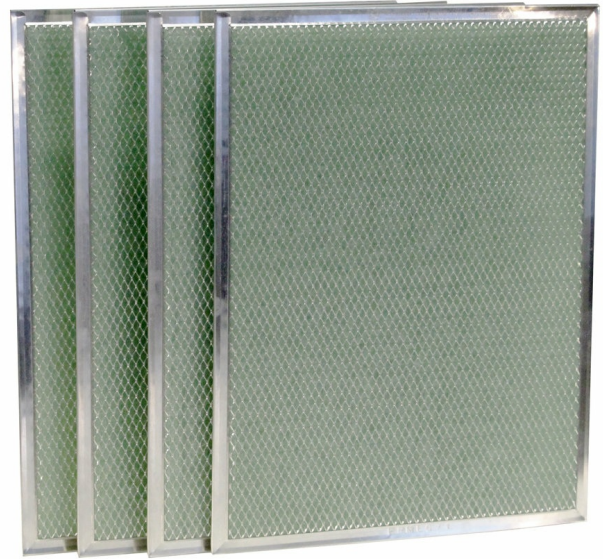

Filter, MERV8, 600-800, Repl. kit

Item Number: 414933

- MERV8 filter replacement kit
 - For excellent air quality upgrade to MERV13
- Replacement filter kit features 4 cleanable synthetic filters with MERV8 rating. The filters will collect mold spores, pollen, cement dust, carpet fibers, debris, lint, and insects.
- With normal usage, it is recommended that you vacuum clean the filter every month and replace every 3 months.
- The kit includes 4 filters. Suitable for SHR6904, SHR6905R, SHR8004, SHR8005R, SER8504, SHR700, SHR800, SER700.

Technical parameters

Filter	
Filter set contains	4 pcs
Filter class	MERV8
Dimensions and weights	
Width	12 in.
Depth	0 in.
Length	15 in.
Weight	0.7 lb