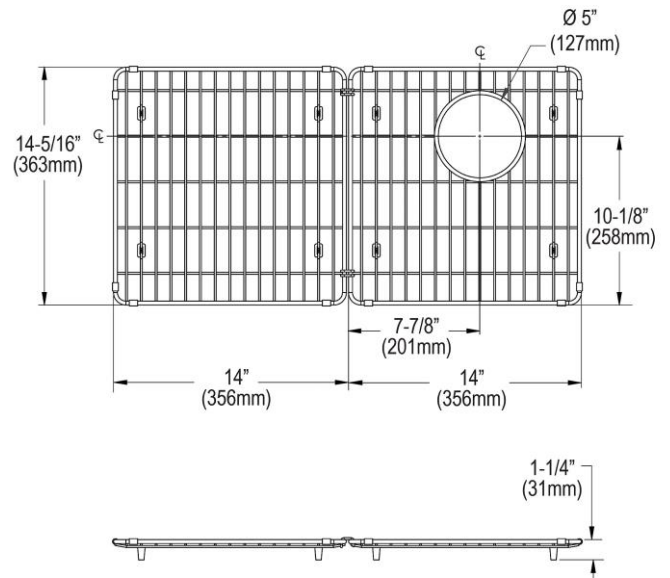

A Century of Tradition and Quality.

For more than 100 years, Elkay has been making innovative products and providing exceptional customer care. We take pride in offering plumbing products that make life easier, inspire change and leave the world a better place.

[Clean and Care Manual (PDF)](#)

[Clean and Care Manual (PDF)](#)

[Warranty (PDF)](#)