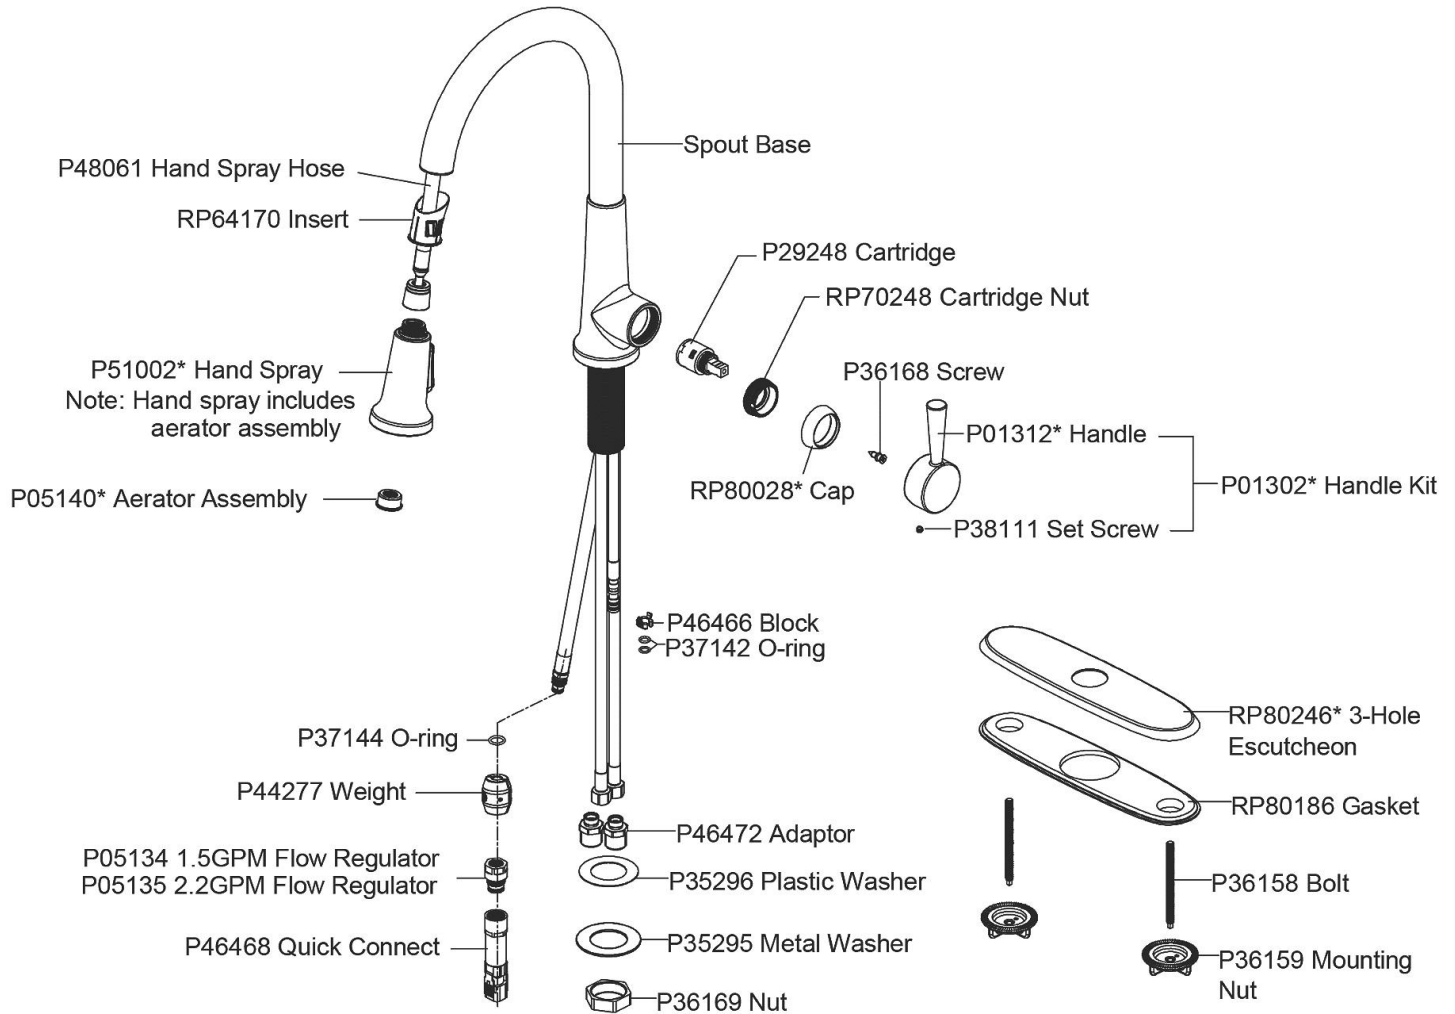

**PRODUCT SPECIFICATIONS**

Elkay Everyday Single Hole Deck Mount Kitchen Faucet with Pull-down Spray Forward Only Lever Handle. Faucet has a flow rate of 1.5 GPM, and is made of Brass material, with a Ceramic Disc valve. Faucet requires 1 faucet holes.

<b>Mounting Type:</b>	Deck Mount
<b>Special Features:</b>	Low Flow Removable Deck Plate/Escutcheon Solid Brass Waterway Construction
<b>Spray Type:</b>	Pull Down
<b>Finish:</b>	Chrome (CR), Lustrous Steel (LS)
<b>Handle Type:</b>	Forward Only Lever Handle
<b>Deck Clearance:</b>	7-3/8"
<b>Spout Reach:</b>	9"
<b>Spout Height:</b>	15-1/4"
<b>Hole Drillings:</b>	1
<b>Material:</b>	Brass
<b>Valve Type:</b>	Ceramic Disc
<b>Valve Connection:</b>	3/8" Female Compression Hose Assembly
<b>Flow Rate:</b>	1.5 GPM
<b>Faucet Hole Size (min):</b>	1-3/8"
<b>Countertop Thickness:</b>	2-1/2"
<b>Spout Swing Rotation:</b>	360°
<b>Spout Type:</b>	Pull-down Spray
<b>Spray Functions:</b>	Aerated, Pause, Spray

**Product Compliance:** ADA & ICC A117.1  
ASME A112.18.1/CSA B125.1  
CEC  
NSF 372 (lead free)  
NSF 61 (Q≤1)

Complies with ADA & ICC A117.1 accessibility requirements when installed according to the requirements outlined in these standards.

Optional Accessories

<a href="#">LK320</a>	Elkay 2" x 4-3/4" x 3" Soap / Lotion Dispenser <a href="#">Spec Sheet (PDF)</a>	
-----------------------	--	---

*In keeping with our policy of continuing product improvement, Elkay reserves the right to change product specifications without notice. Please visit [elkay.com](http://elkay.com) for the most current version of Elkay product specification sheets. This specification describes an Elkay product with design, quality, and functional benefits to the user. When making a comparison of other producers' offerings, be certain these features are not overlooked.*