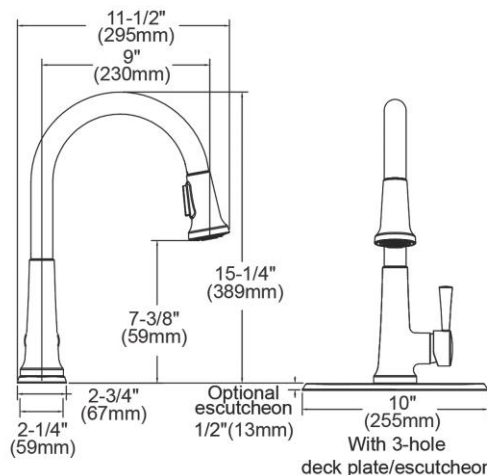

Mounting Type:	Deck Mount
Special Features:	Low Flow Removable Deck Plate/Escutcheon Solid Brass Waterway Construction
Spray Type:	Pull Down
Finish:	Chrome (CR), Lustrous Steel (LS)
Handle Type:	Forward Only Lever Handle
Deck Clearance:	7-3/8"
Spout Reach:	9"
Spout Height:	15-1/4"
Hole Drillings:	1
Material:	Brass
Valve Type:	Ceramic Disc
Valve Connection:	3/8" Female Compression Hose Assembly
Flow Rate:	1.5 GPM
Faucet Hole Size (min):	1-3/8"
Countertop Thickness:	2-1/2"
Spout Swing Rotation:	360°
Spout Type:	Pull-down Spray
Spray Functions:	Aerated, Pause, Spray

Special Note: 1.5 GPM flow regulator installed (2.2 GPM flow regulator also included with faucet)

A Century of Tradition and Quality.
For more than 100 years, Elkay has been making innovative products and providing exceptional customer care. We take pride in offering plumbing products that make life easier, inspire change and leave the world a better place.

Product Compliance: ADA & ICC A117.1
ASME A112.18.1/CSA B125.1
CEC
NSF 372 (lead free)
NSF 61 (Q≤1)

Complies with ADA & ICC A117.1 accessibility requirements when installed according to the requirements outlined in these standards.

[Clean and Care Manual (PDF)](#)
[Installation Instructions (PDF) - LK6000 - Install Sheet](#)
[Warranty (PDF)](#)