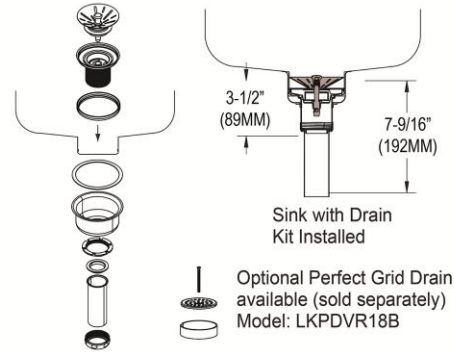

Included Accessories

LKPD1	Perfect Drain® Fitting Type 304 Stainless Steel Body and Strainer Spec Sheet (PDF)	

Optional Accessories

CBS1418	Hardwood 15" x 19" x 3/4" Cutting Board Spec Sheet (PDF)	
LKDS35	3-1/2" Garbage Disposal Stopper / Strainer for use with Perfect Drain® -Satin Finish Spec Sheet (PDF)	
LKDS99	3-1/2" Garbage Disposal Stopper / Strainer for use with Perfect Drain® -Chrome Polished Stainless Steel Spec Sheet (PDF)	
LKPDVR18B	Perfect Drain® Chrome Plated Brass Body Vandal-resistant Strainer Spec Sheet (PDF)	
LKGT1041	Elkay Gourmet Single Hole Kitchen Faucet Pull-out Spray and Lever Handle with Hi and Mid-rise Base Options Spec Sheet (PDF)	NO IMAGE AVAILABLE
LKW RB1418SS	Elkay Stainless Steel 13" x 17" x 7" Rinsing Basket Spec Sheet (PDF)	

In keeping with our policy of continuing product improvement, Elkay reserves the right to change product specifications without notice. Please visit elkay.com for the most current version of Elkay product specification sheets. This specification describes an Elkay product with design, quality, and functional benefits to the user. When making a comparison of other producers' offerings, be certain these features are not overlooked.