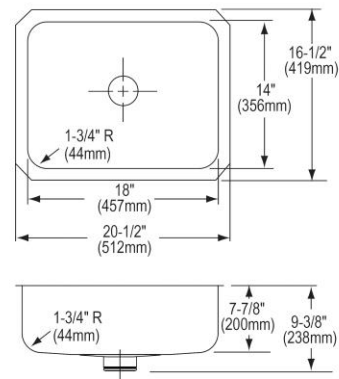

In keeping with our policy of continuing product improvement, Elkay reserves the right to change product specifications without notice. Please visit [elkay.com](#) for the most current version of Elkay product specification sheets. This specification describes an Elkay product with design, quality, and functional benefits to the user. When making a comparison of other producers' offerings, be certain these features are not overlooked.