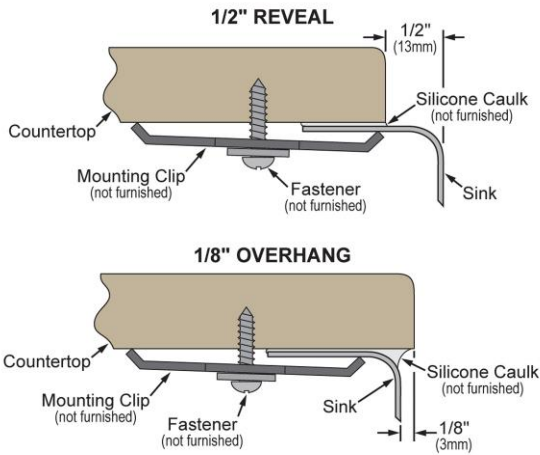

PRODUCT SPECIFICATIONS

Lustertone® Classic Stainless Steel 20-1/2" x 16-1/2" x 7-7/8" Single Bowl Undermount Sink with Perfect Drain®. Sink is manufactured from 18 gauge 304 Stainless Steel with a Lustrous Satin finish, Center drain placement, and Sides and Bottom pads.

Installation Type:	Undermount
Material:	304 Stainless Steel
Special Features:	Perfect Drain
Finish:	Lustrous Satin
Gauge:	18
Sound Deadening:	Sides and Bottom pads
Number of Bowls:	1
Sink Dimensions:	20-1/2" x 16-1/2" x 9-3/8"
Bowl 1 Dimensions:	18" x 14" x 7-7/8"
Drain Size:	3-3/8" (86mm)
Drain Location:	Center
Minimum Cabinet Size:	24"
Mounting Hardware:	Undermount brackets sold separately
Template Included:	Yes
Cutout Template #:	1000001307

Template is available for download at [elkay.com](#). CAD software will be required to open the template.

Perfect Drain: Seamlessly welded stainless steel collar eliminates the gap between a traditional drain and the sink for a more sanitary and gap free installation. Select garbage disposers can be installed on either sink bowl for user convenience. Please see our Garbage Disposer Compatibility Guide.

Installation Profile:

Designed to affix to the underside of any solid surface countertop.

PART: _____ QTY: _____
 PROJECT: _____
 CONTACT: _____
 DATE: _____
 NOTES: _____
 APPROVAL: _____

Included with Product: One LKPD1 Perfect Drain and strainer.