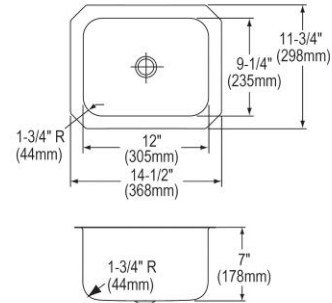

PRODUCT SPECIFICATIONS

Lustertone® Classic Stainless Steel 14-1/2" x 11-3/4" x 7" Single Bowl Undermount Bar Sink Kit. Sink is manufactured from 18 gauge 304 Stainless Steel with a Lustrous Satin finish, Center drain placement, and Sides and Bottom pads.

Installation Type:	Sink Kits, Undermount
Material:	304 Stainless Steel
Finish:	Lustrous Satin
Gauge:	18
Sound Deadening:	Sides and Bottom pads
Number of Bowls:	1
Sink Dimensions:	14-1/2" x 11-3/4" x 7"
Bowl 1 Dimensions:	12" x 9-1/4" x 7"
Drain Size:	2" (51mm)
Drain Location:	Center
Minimum Cabinet Size:	18"
Mounting Hardware:	Undermount brackets sold separately
Template Included:	Yes
Cutout Template #:	1000001421

Installation Profile:

Designed to affix to the underside of any solid surface countertop.

Product Compliance: ASME A112.19.3/CSA B45.4
Accessory: ASME A112.18.2/CSA B125.2

- [Clean and Care Manual \(PDF\)](#)
- [Installation Instructions \(PDF\) - 1000005239](#)
- [Installation Instructions \(PDF\) - 1000005235_drain](#)
- [Warranty \(PDF\)](#)

CB912	Hardwood 12-7/8" x 10-1/8" x 1" Cutting Board Spec Sheet (PDF)	
LKGT1042	Elkay Gourmet Single Hole Bar Faucet Pull-out Spray and Lever Handle Spec Sheet (PDF)	NO IMAGE AVAILABLE
LKW RB1209SS	Elkay Stainless Steel 8" x 11" x 7" Rinsing Basket Spec Sheet (PDF)	