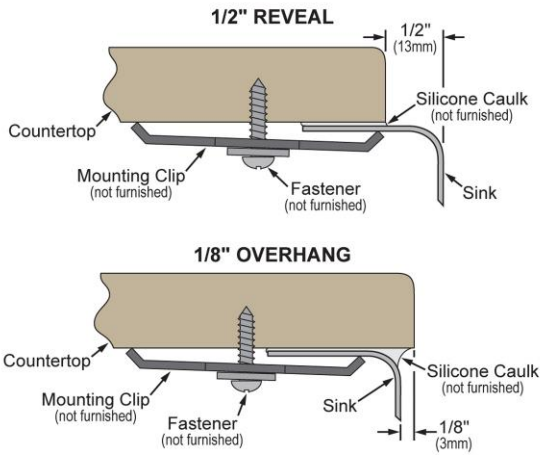

PRODUCT SPECIFICATIONS

Lustertone® Classic Stainless Steel 14-1/2" x 11-3/4" x 7" Single Bowl Undermount Bar Sink Kit. Sink is manufactured from 18 gauge 304 Stainless Steel with a Lustrous Satin finish, Center drain placement, and Sides and Bottom pads.

Installation Type:	Sink Kits, Undermount
Material:	304 Stainless Steel
Finish:	Lustrous Satin
Gauge:	18
Sound Deadening:	Sides and Bottom pads
Number of Bowls:	1
Sink Dimensions:	14-1/2" x 11-3/4" x 7"
Bowl 1 Dimensions:	12" x 9-1/4" x 7"
Drain Size:	2" (51mm)
Drain Location:	Center
Minimum Cabinet Size:	18"
Mounting Hardware:	Undermount brackets sold separately
Template Included:	Yes
Cutout Template #:	1000001421

Template is available for download at elkay.com. CAD software will be required to open the template.

Included with Product: LKWBG1209SS bottom grid, LK36 drain

A Century of Tradition and Quality. For more than 100 years, Elkay has been making innovative products and providing exceptional customer care. We take pride in offering plumbing products that make life easier, inspire change and leave the world a better place.

Installation Profile:

Designed to affix to the underside of any solid surface countertop.

Product Compliance: ASME A112.19.3/CSA B45.4
Accessory: ASME A112.18.2/CSA B125.2

- [Clean and Care Manual \(PDF\)](#)
- [Installation Instructions \(PDF\) - 1000005239](#)
- [Installation Instructions \(PDF\) - 1000005235_drain](#)
- [Warranty \(PDF\)](#)