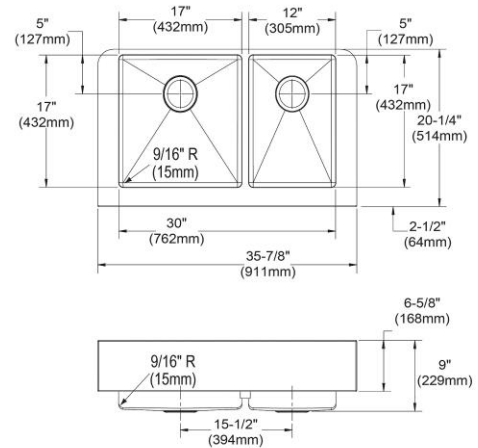

Sinks are listed by IAPMO® as meeting the applicable requirements of the Uniform Plumbing Code®, International Plumbing Code®, and National Plumbing Code of Canada.

- [Clean and Care Manual (PDF)](#)
- [Installation Instructions (PDF) - 1000005325](#)
- [Warranty (PDF)](#)