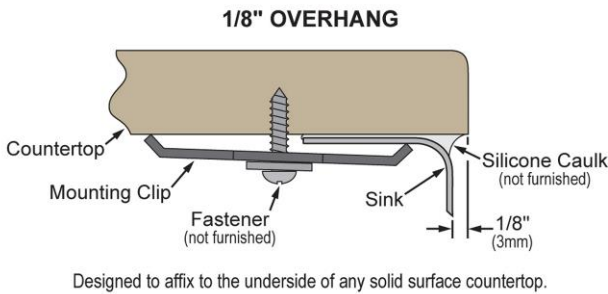

Installation Profile: