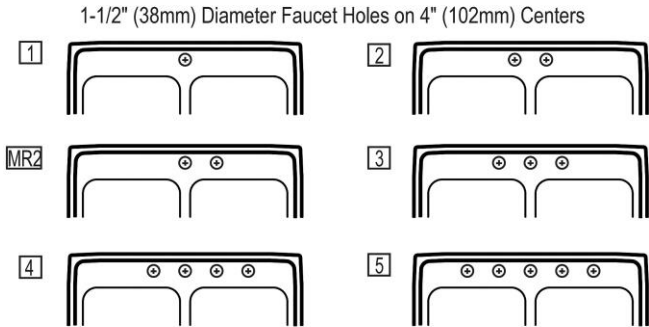

PRODUCT SPECIFICATIONS

Elkay Lustertone® Classic Stainless Steel 43" x 22" x 10-1/8" Equal Double Bowl Drop-in Sink. Sink is manufactured from 18 gauge 304 Stainless Steel with a Lustrous Satin finish, Center drain placement, and Sides and Bottom pads.

Installation Type:	Drop-in
Material:	304 Stainless Steel
Finish:	Lustrous Satin
Gauge:	18
Sound Deadening:	Sides and Bottom pads
Number of Bowls:	2
Sink Dimensions:	43" x 22" x 10-1/8"
Bowl 1 Dimensions:	19" x 16" x 10"
Bowl 2 Dimensions:	19" x 16" x 10"
Drain Size:	3-1/2" (89mm)
Drain Location:	Center
Minimum Cabinet Size:	48"
Mounting Hardware:	Part # 64090014 included for countertops up to 3/4" (19mm) thick
Template Included:	No
Cutout Template #:	1000001286

Template is available for download at elkay.com. CAD software will be required to open the template.

Cutout Dimensions for Drop-in Installation:
42-3/8" x 21-3/8" (1076mm x 543mm) with 1-1/2" (38mm) corner radius

Hole Drilling Configurations: