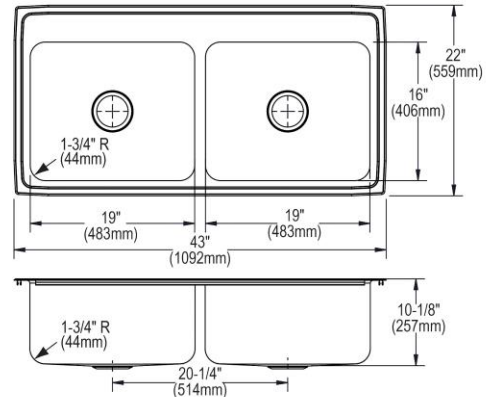

A Century of Tradition and Quality. For more than 100 years, Elkay has been making innovative products and providing exceptional customer care. We take pride in offering plumbing products that make life easier, inspire change and leave the world a better place.

Product Compliance: ASME A112.19.3/CSA B45.4

Sinks are listed by IAPMO® as meeting the applicable requirements of the Uniform Plumbing Code®, International Plumbing Code®, and National Plumbing Code of Canada.

[Clean and Care Manual (PDF)](#)
[Installation Instructions (PDF) - 1000005236](#)
[Warranty (PDF)](#)