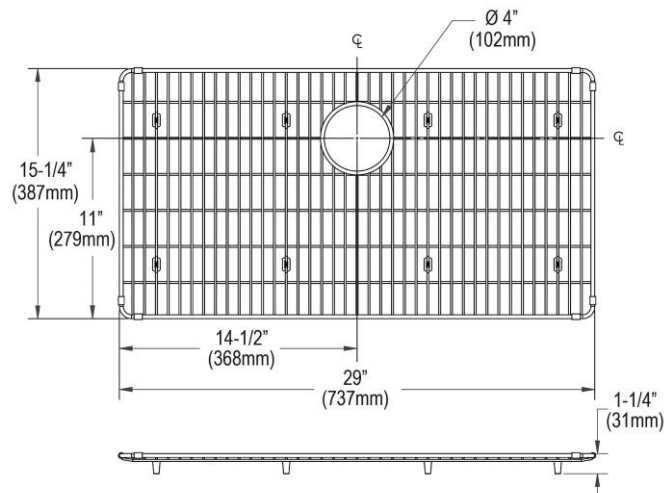

PART: _____ QTY: _____

PROJECT: _____

CONTACT: _____

DATE: _____

NOTES: _____

APPROVAL: _____

In keeping with our policy of continuing product improvement, Elkay reserves the right to change product specifications without notice. Please visit elkay.com for the most current version of Elkay product specification sheets. This specification describes an Elkay product with design, quality, and functional benefits to the user. When making a comparison of other producers' offerings, be certain these features are not overlooked.