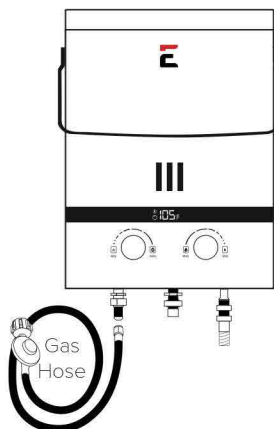

Connect Gas Line

Connect the gas hose and regulator that are included.

4