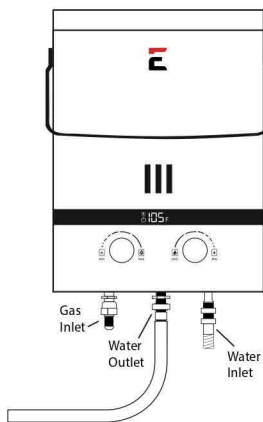

## Gather Parts

Verify your package contents.

1

## Insert Batteries

Insert 4 "AA" Cell Batteries.

2

## Connect Water Lines

Connect incoming water hose and outgoing shower head.

3